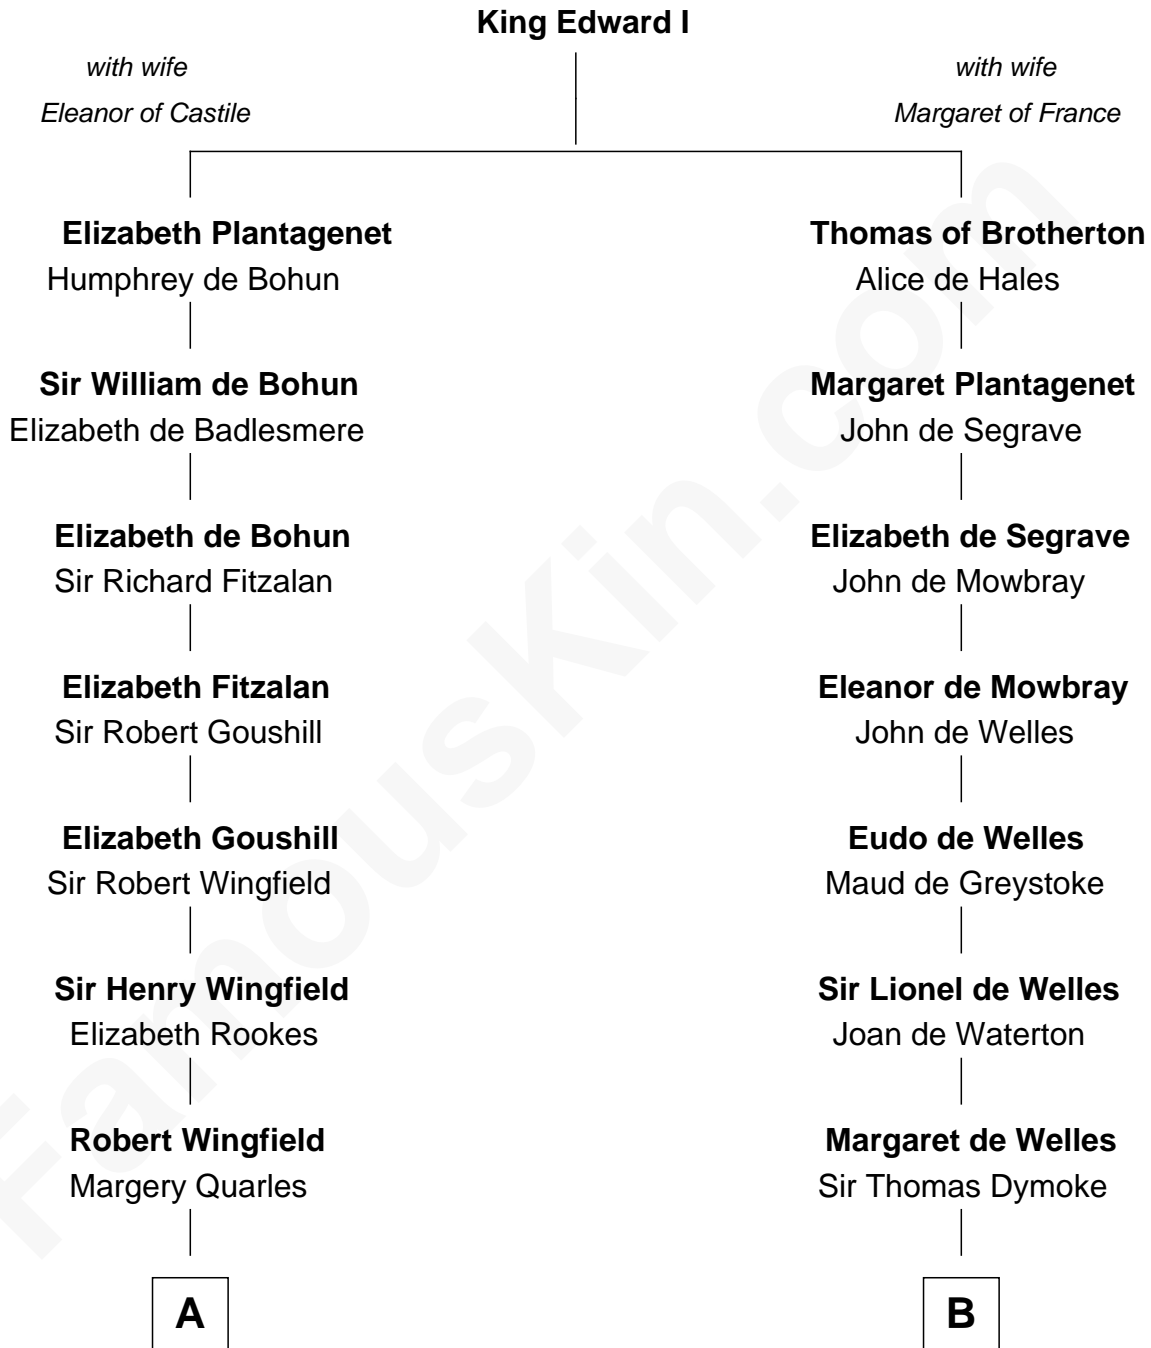

# FamousKin.com Relationship Chart of

**Valerie Bertinelli**

*Television Actress*

20th cousin 1 time removed of

**Ray Bradbury**

*Author of The Martian Chronicles*

**C**

**Ida P. Gooden**  
Joseph D. Carvin

**Lester Vodges Carvin**  
Elizabeth - - - - -

**Nancy L. Carvin**  
Andrew Francis Bertinelli

**Valerie Bertinelli**  
*Television Actress*

**D**

**Samuel Bradbury**  
Frances Mary Rohead

**Samuel Irving Bradbury**  
Mary Adell Spaulding

**Samuel Hinkston Bradbury**  
Minnie Alice Davis

**Leonard Spaulding Bradbury**  
Esther Marie Moberg

**Ray Bradbury**  
*Author of The Martian Chronicles*