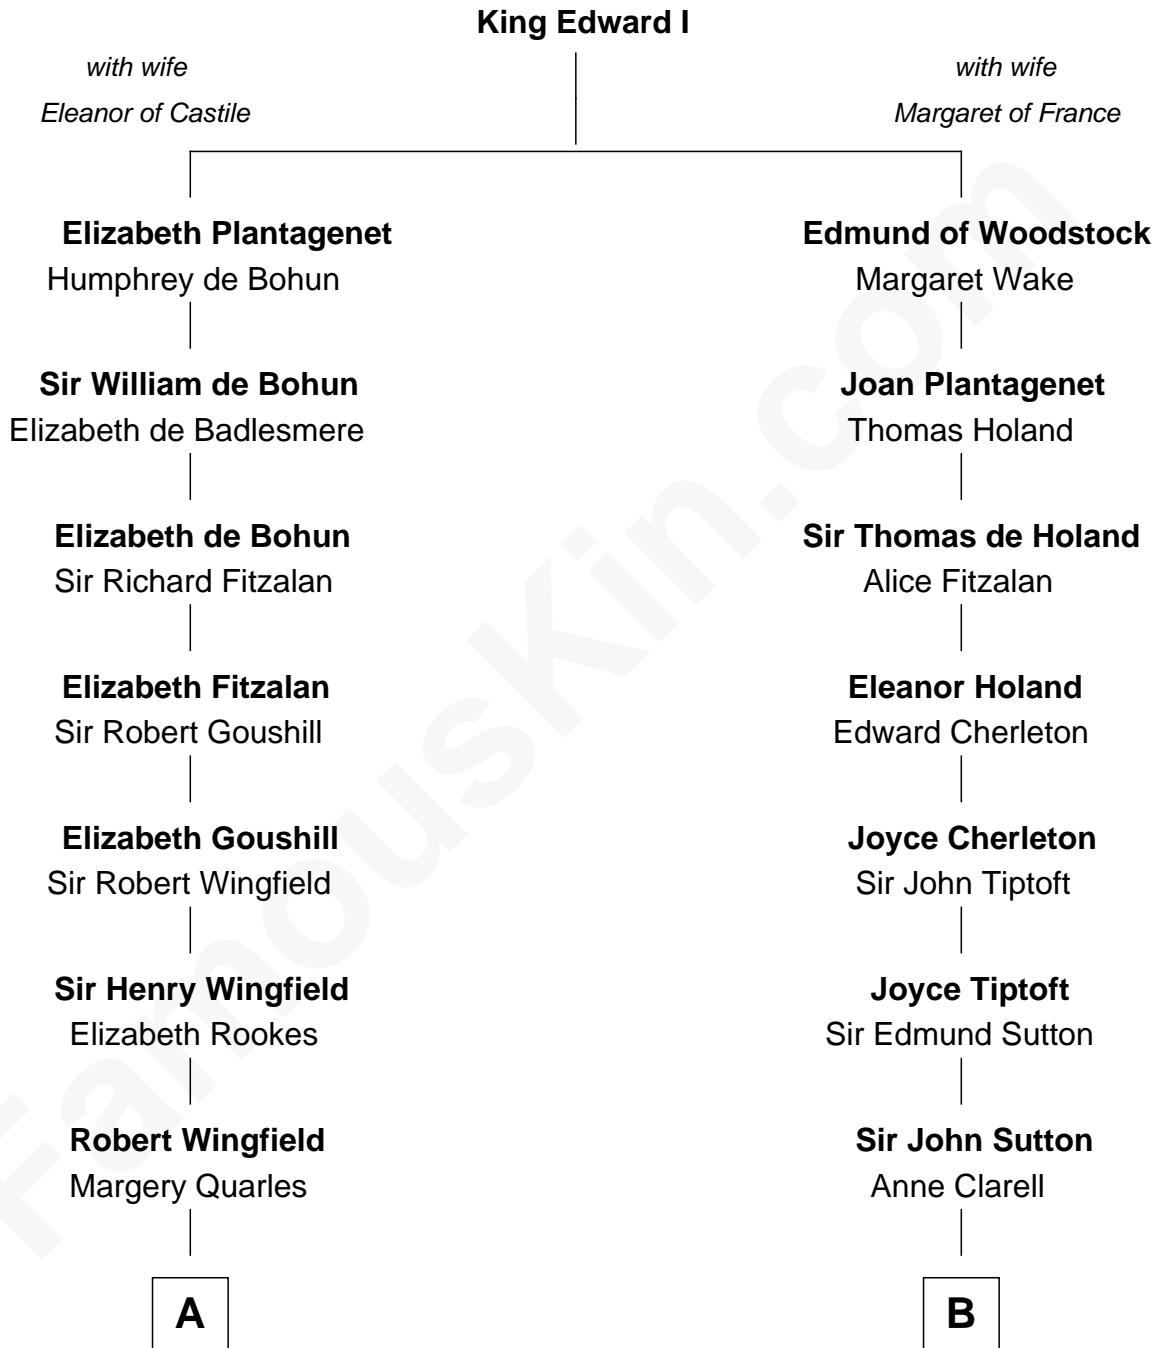

FamousKin.com Relationship Chart of

Valerie Bertinelli

Television Actress

14th cousin 6 times removed of

George Washington

1st U.S. President

C

Ida P. Gooden
Joseph D. Carvin

Lester Vodges Carvin
Elizabeth - - - - -

Nancy L. Carvin
Andrew Francis Bertinelli

Valerie Bertinelli
Television Actress

FamousKin.com