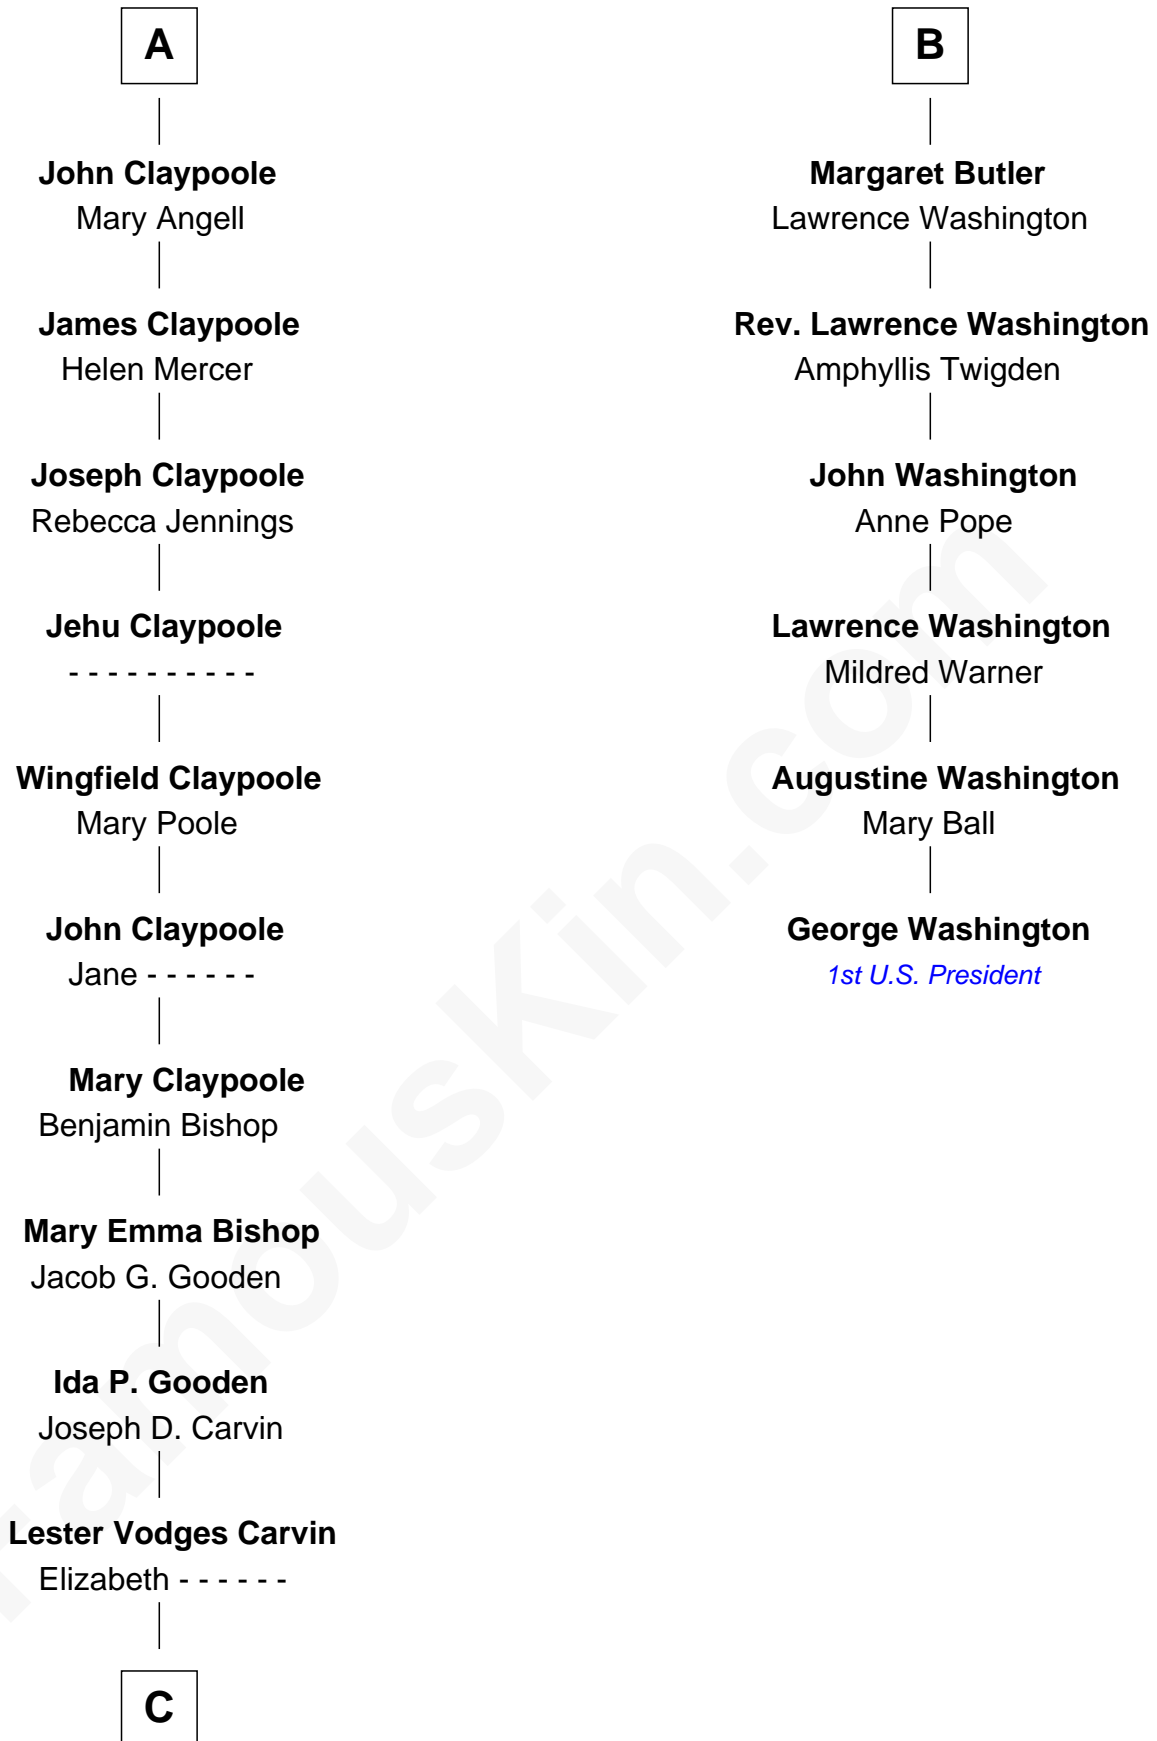

FamousKin.com Relationship Chart of

Valerie Bertinelli

Television Actress

12th cousin 6 times removed of

George Washington

1st U.S. President

Richard Fitzalan
Eleanor Plantagenet

C

Nancy L. Carvin
Andrew Francis Bertinelli

Valerie Bertinelli
Television Actress

FamousKin.com