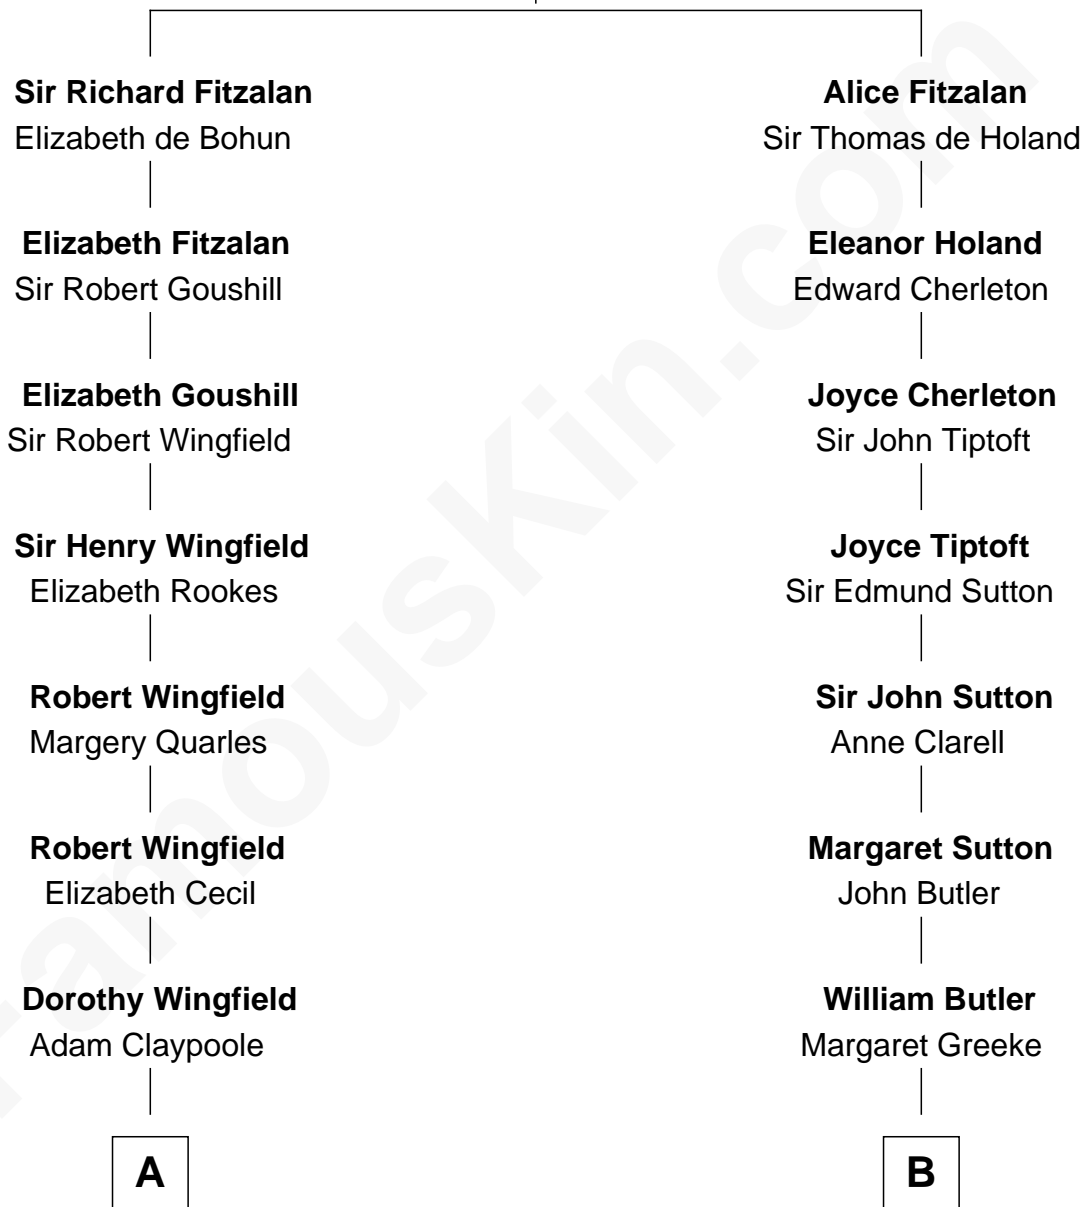

FamousKin.com Relationship Chart of

Valerie Bertinelli

Television Actress

12th cousin 6 times removed of

George Washington

1st U.S. President

Richard Fitzalan
Eleanor Plantagenet

C

Nancy L. Carvin
Andrew Francis Bertinelli

Valerie Bertinelli
Television Actress

FamousKin.com