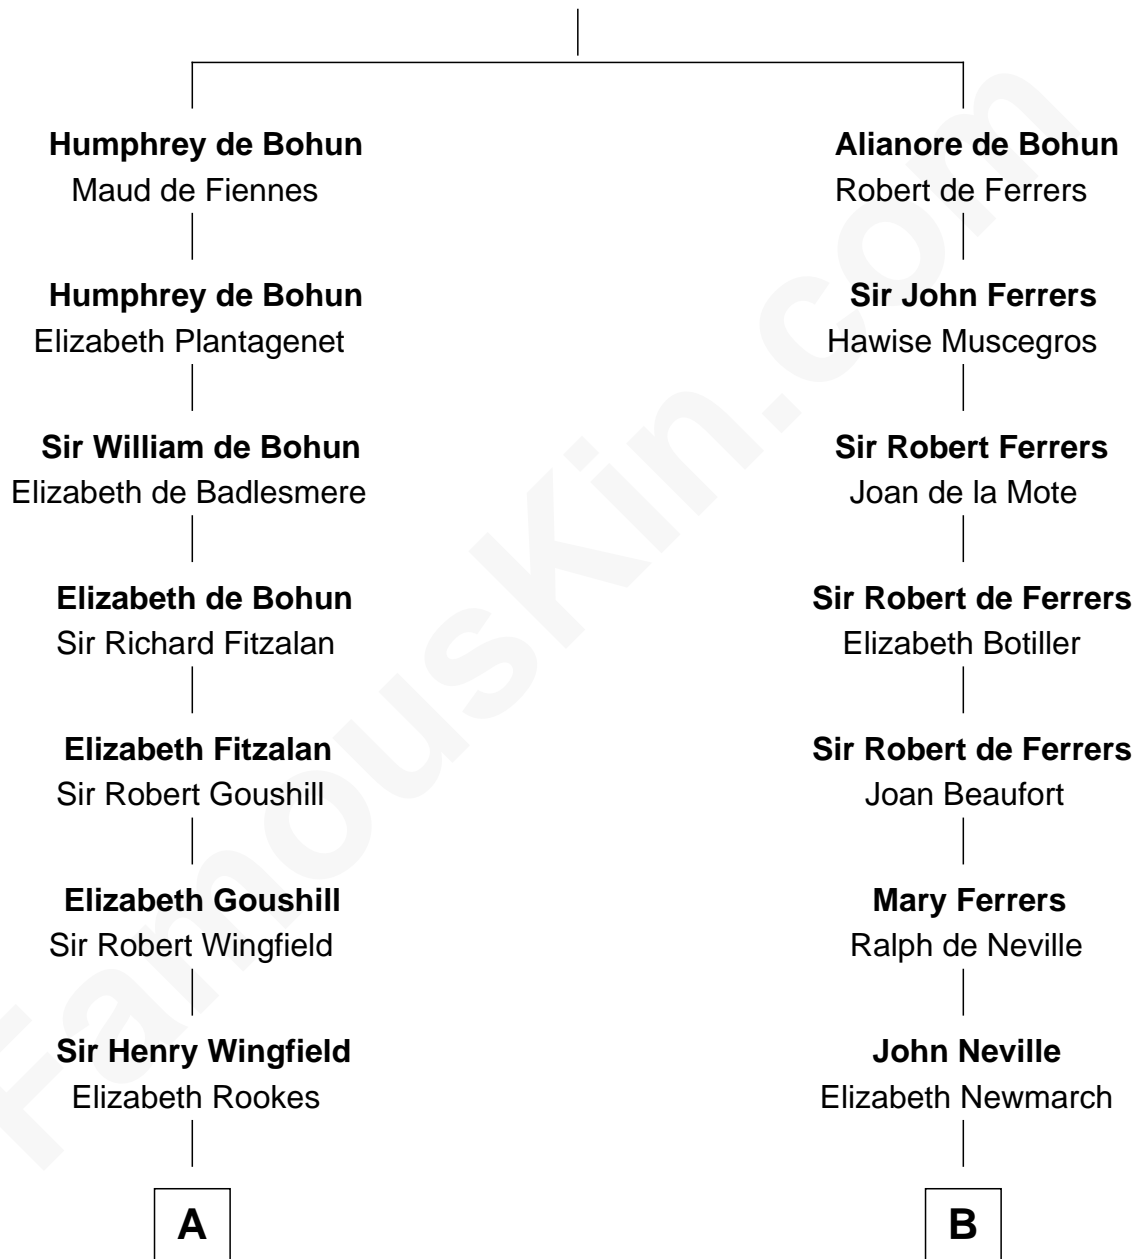

# FamousKin.com Relationship Chart of

**Valerie Bertinelli**

*Television Actress*

17th cousin 4 times removed of

**George Washington**

*1st U.S. President*

**Sir Humphrey de Bohun**

Eleanor de Braiose

**C**

—  
**Mary Emma Bishop**

Jacob G. Gooden

—  
**Ida P. Gooden**

Joseph D. Carvin

—  
**Lester Vodges Carvin**

Elizabeth - - - - -

—  
**Nancy L. Carvin**