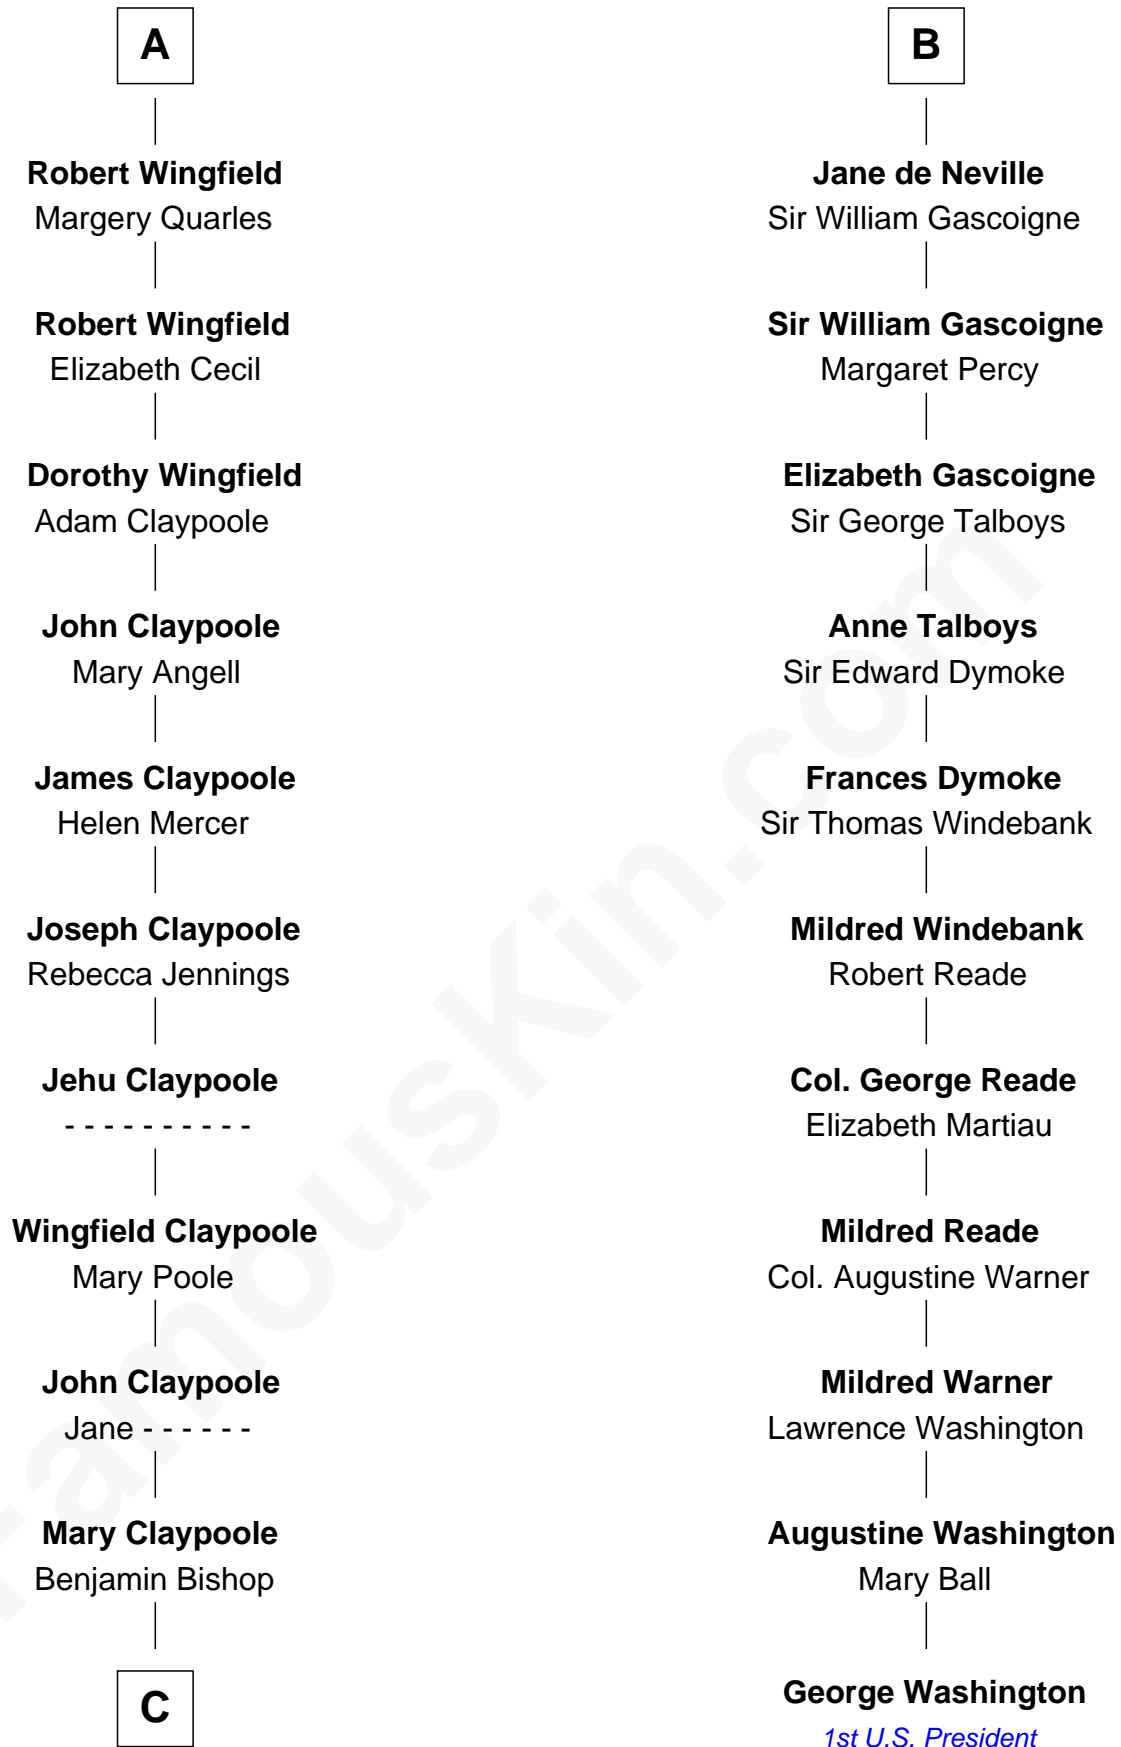

# FamousKin.com Relationship Chart of

**Valerie Bertinelli**

*Television Actress*

17th cousin 4 times removed of

**George Washington**

*1st U.S. President*

**Sir Humphrey de Bohun**

Eleanor de Braiose

**C**

—  
**Mary Emma Bishop**

Jacob G. Gooden

—  
**Ida P. Gooden**

Joseph D. Carvin

—  
**Lester Vodges Carvin**

Elizabeth - - - - -

—  
**Nancy L. Carvin**