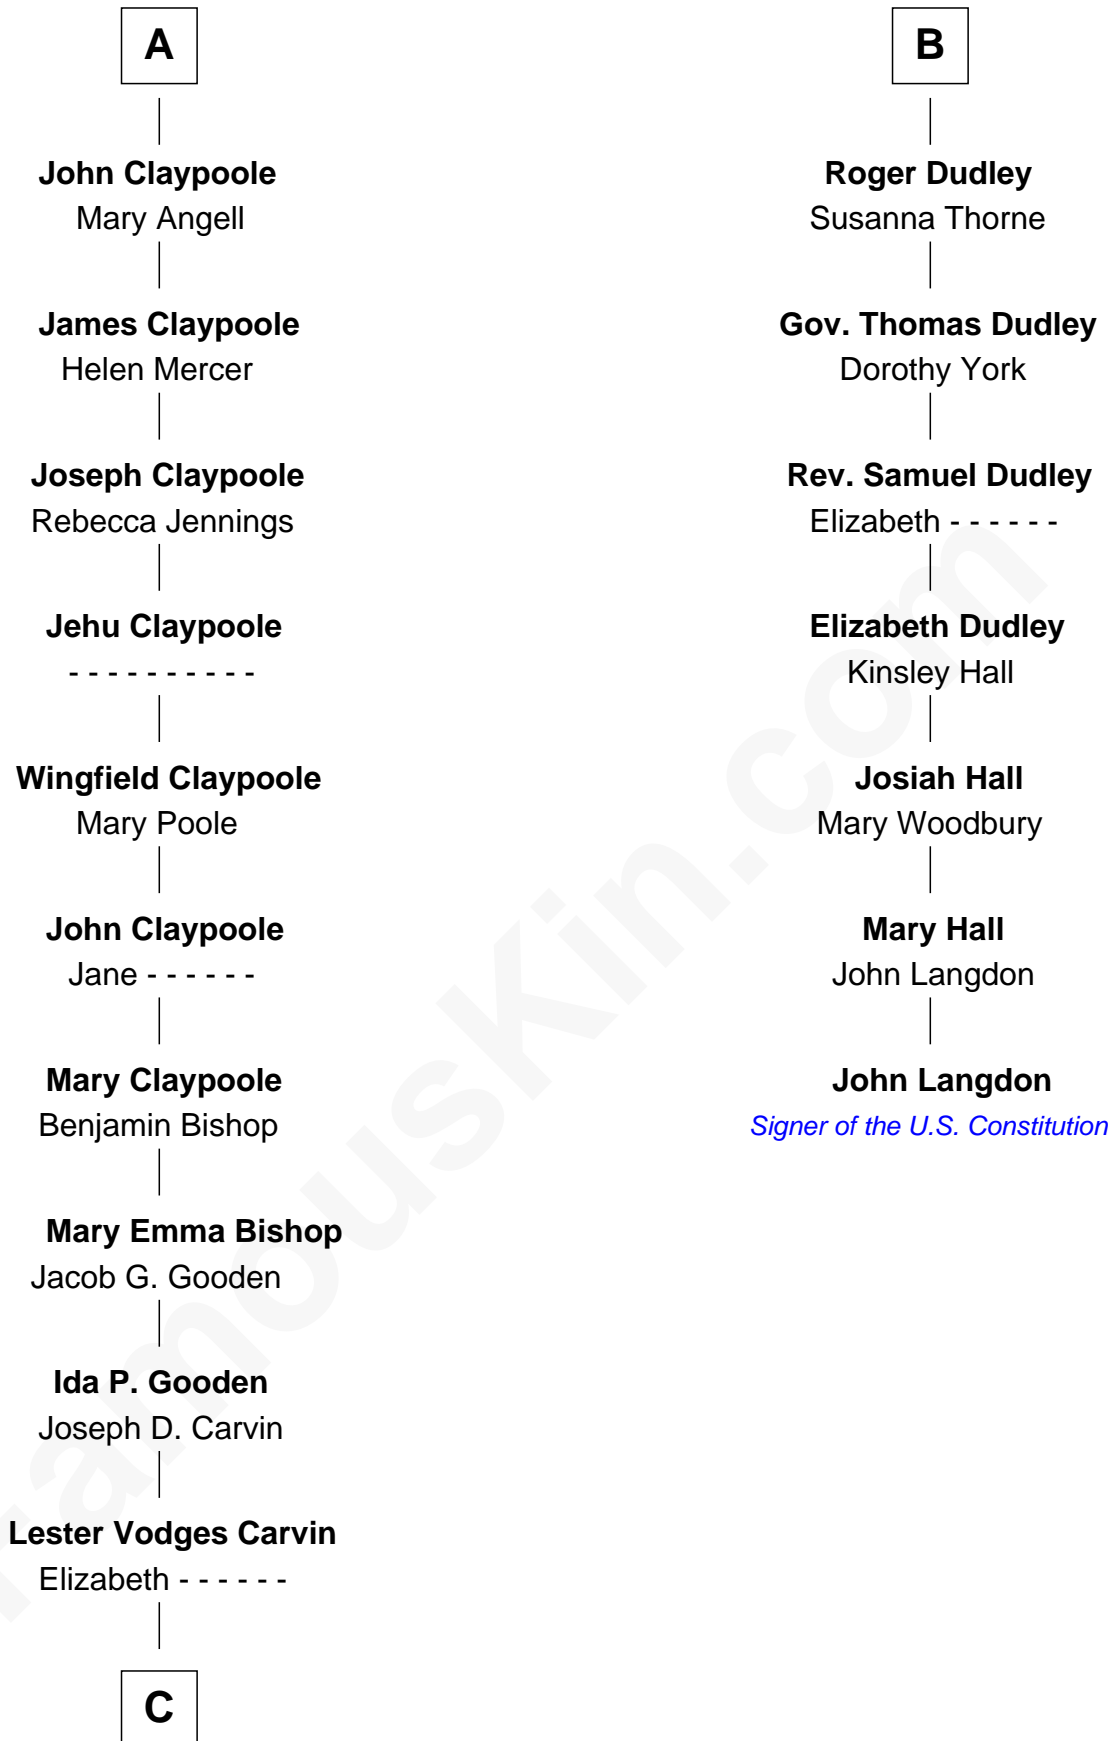

FamousKin.com Relationship Chart of

Valerie Bertinelli

Television Actress

13th cousin 5 times removed of

John Langdon

Signer of the U.S. Constitution

Nancy L. Carvin
Andrew Francis Bertinelli

Valerie Bertinelli
Television Actress

FamousKin.com