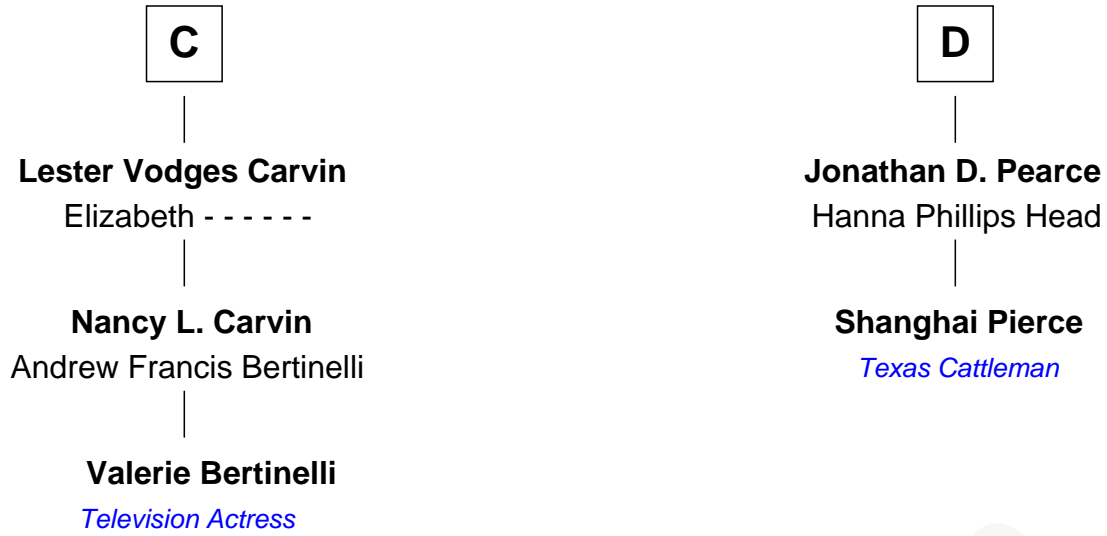

FamousKin.com Relationship Chart of

Valerie Bertinelli

Television Actress

18th cousin 1 time removed of

Shanghai Pierce

Texas Cattleman

Edmund Fitzalan

Alice de Warenne

Robert Wingfield
Elizabeth Cecil

A

Mary Fitzalan
John le Strange

Ankaret le Strange
Sir Richard Talbot

Mary Talbot
Sir Thomas Greene

Sir Thomas Greene
Phillippa Ferrers

Elizabeth Greene
William Raleigh

Sir Edward Raleigh
Margaret Verney

Sir Edward Raleigh
Anne Chamberlayne

B

FamousKin.com