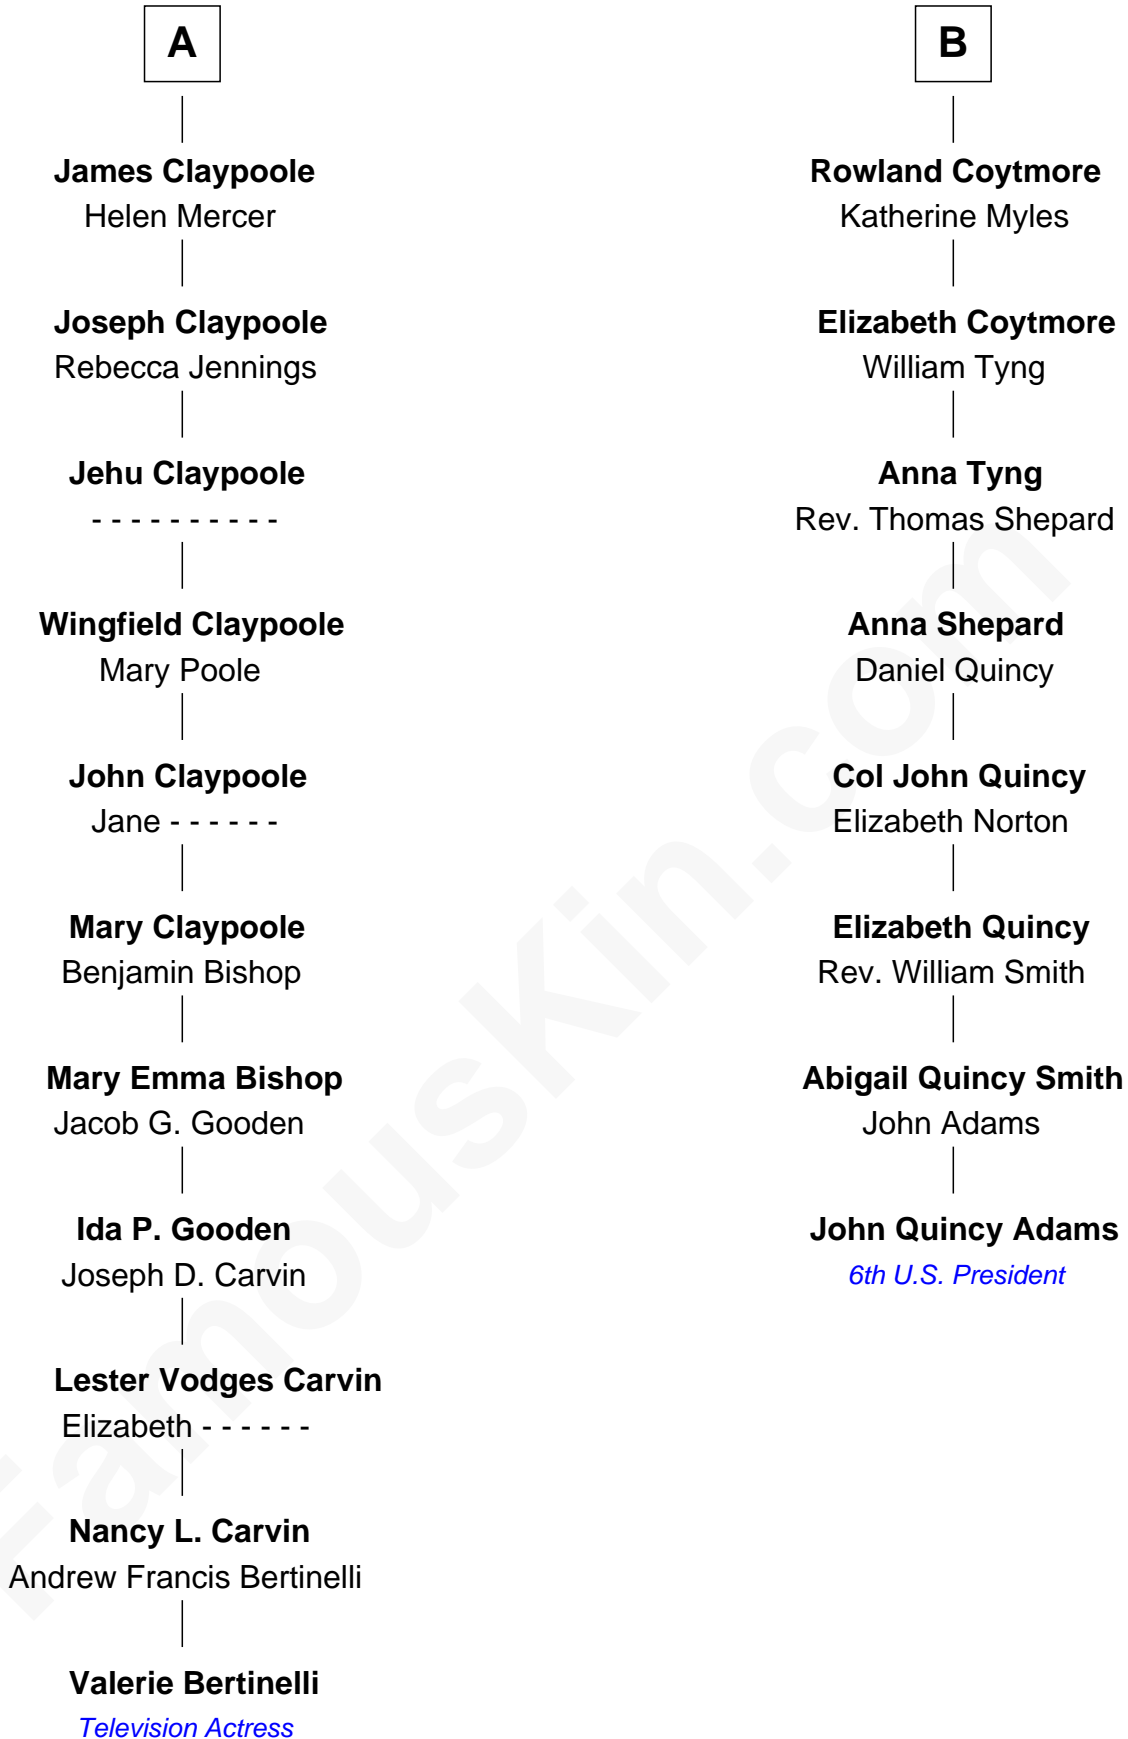

# FamousKin.com Relationship Chart of

**Valerie Bertinelli**

*Television Actress*

14th cousin 3 times removed of

**John Quincy Adams**

*6th U.S. President*

**Sir Richard Fitzalan**

Elizabeth de Bohun

**Robert Wingfield**

Elizabeth Cecil

**Dorothy Wingfield**

Adam Claypoole

**John Claypoole**

Mary Angell

**A**

**Elizabeth Fitzalan**

Sir Robert Goushill

**Joan Goushill**

Sir Thomas Stanley

**Margaret Stanley**

Sir William Troutbeck

**Joan Troutbeck**

Sir William Griffith

**Sir William Griffith**

Jane Stradling

**Dorothy Griffith**

William Williams

**Jane Williams**

William Coytmore

**B**

Valerie Bertinelli photo by [Mark Coggins](#) (CC BY 2.0)