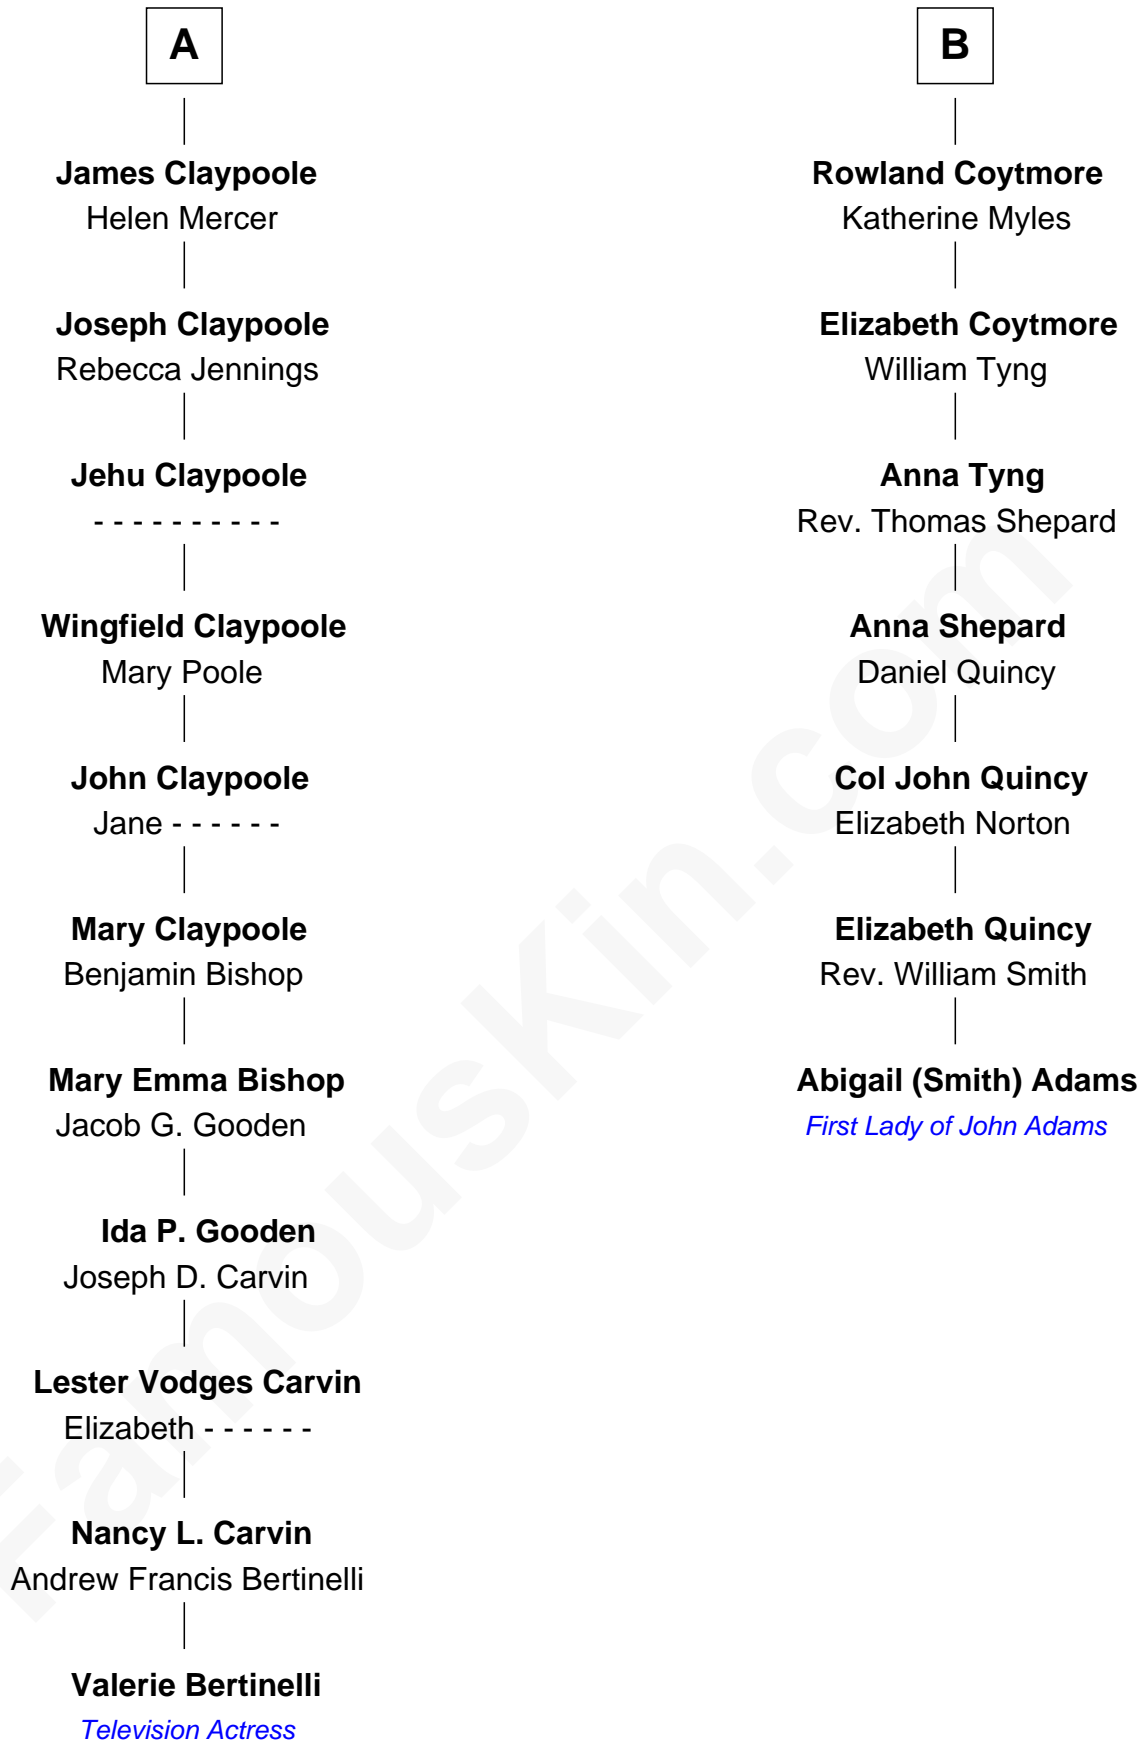

FamousKin.com Relationship Chart of

Valerie Bertinelli

Television Actress

13th cousin 4 times removed of

Abigail (Smith) Adams

First Lady of President John Adams

Sir Richard Fitzalan

Elizabeth de Bohun

Robert Wingfield

Elizabeth Cecil

Dorothy Wingfield

Adam Claypoole

John Claypoole

Mary Angell

A

Elizabeth Fitzalan

Sir Robert Goushill

Joan Goushill

Sir Thomas Stanley

Margaret Stanley

Sir William Troutbeck

Joan Troutbeck

Sir William Griffith

Sir William Griffith

Jane Stradling

Dorothy Griffith

William Williams

Jane Williams

William Coytmore

B

Valerie Bertinelli photo by [Mark Coggins](#) (CC BY 2.0)