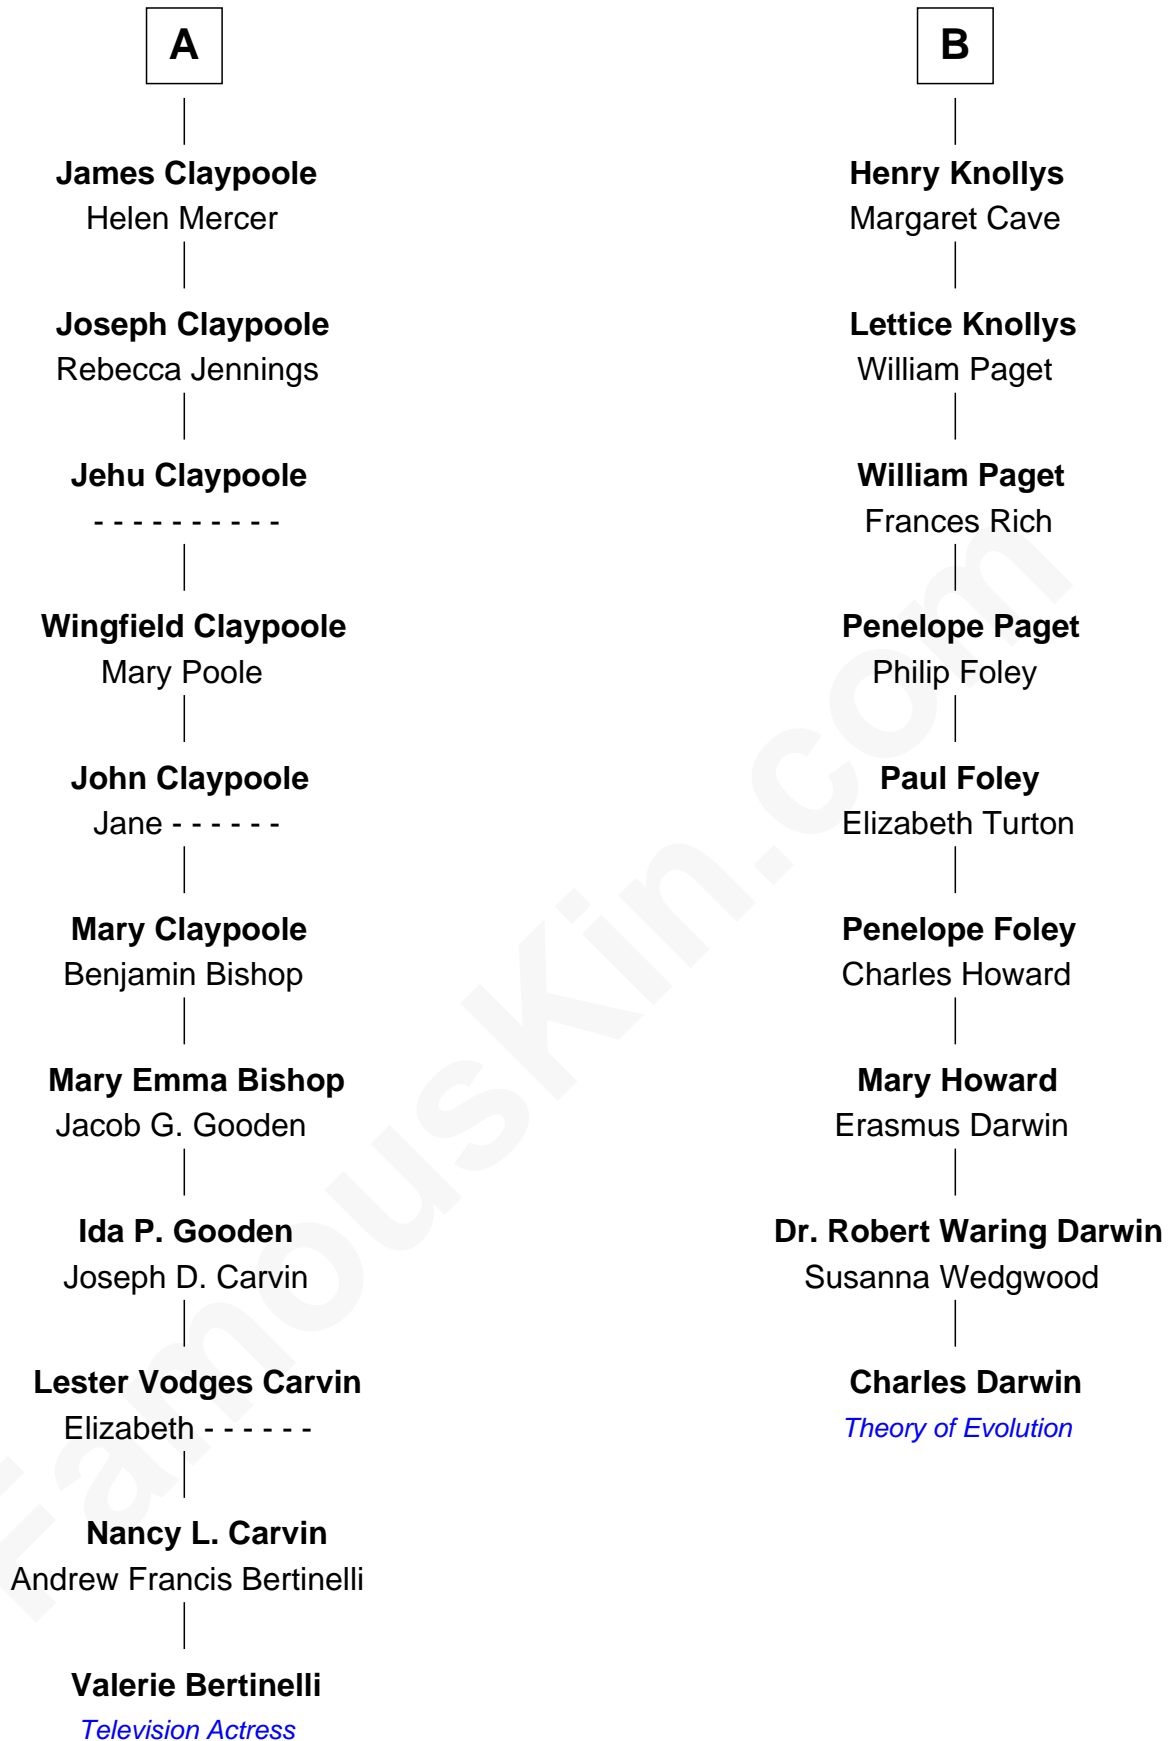

FamousKin.com Relationship Chart of

Valerie Bertinelli

Television Actress

15th cousin 2 times removed of

Charles Darwin

Theory of Evolution

Sir Richard Fitzalan

Elizabeth de Bohun

Robert Wingfield

Elizabeth Cecil

Dorothy Wingfield

Adam Claypoole

John Claypoole

Mary Angell

A

Joan Fitzalan

Sir William Beauchamp

Joan Beauchamp

James Butler

Sir Thomas Butler

Anne Hankeford

Margaret Butler

Sir William Boleyn

Thomas Boleyn

Elizabeth Howard

Mary Boleyn

Sir William Carey

Catherine Carey

Sir Francis Knollys

B

Valerie Bertinelli photo by [Mark Coggins](#) (CC BY 2.0)