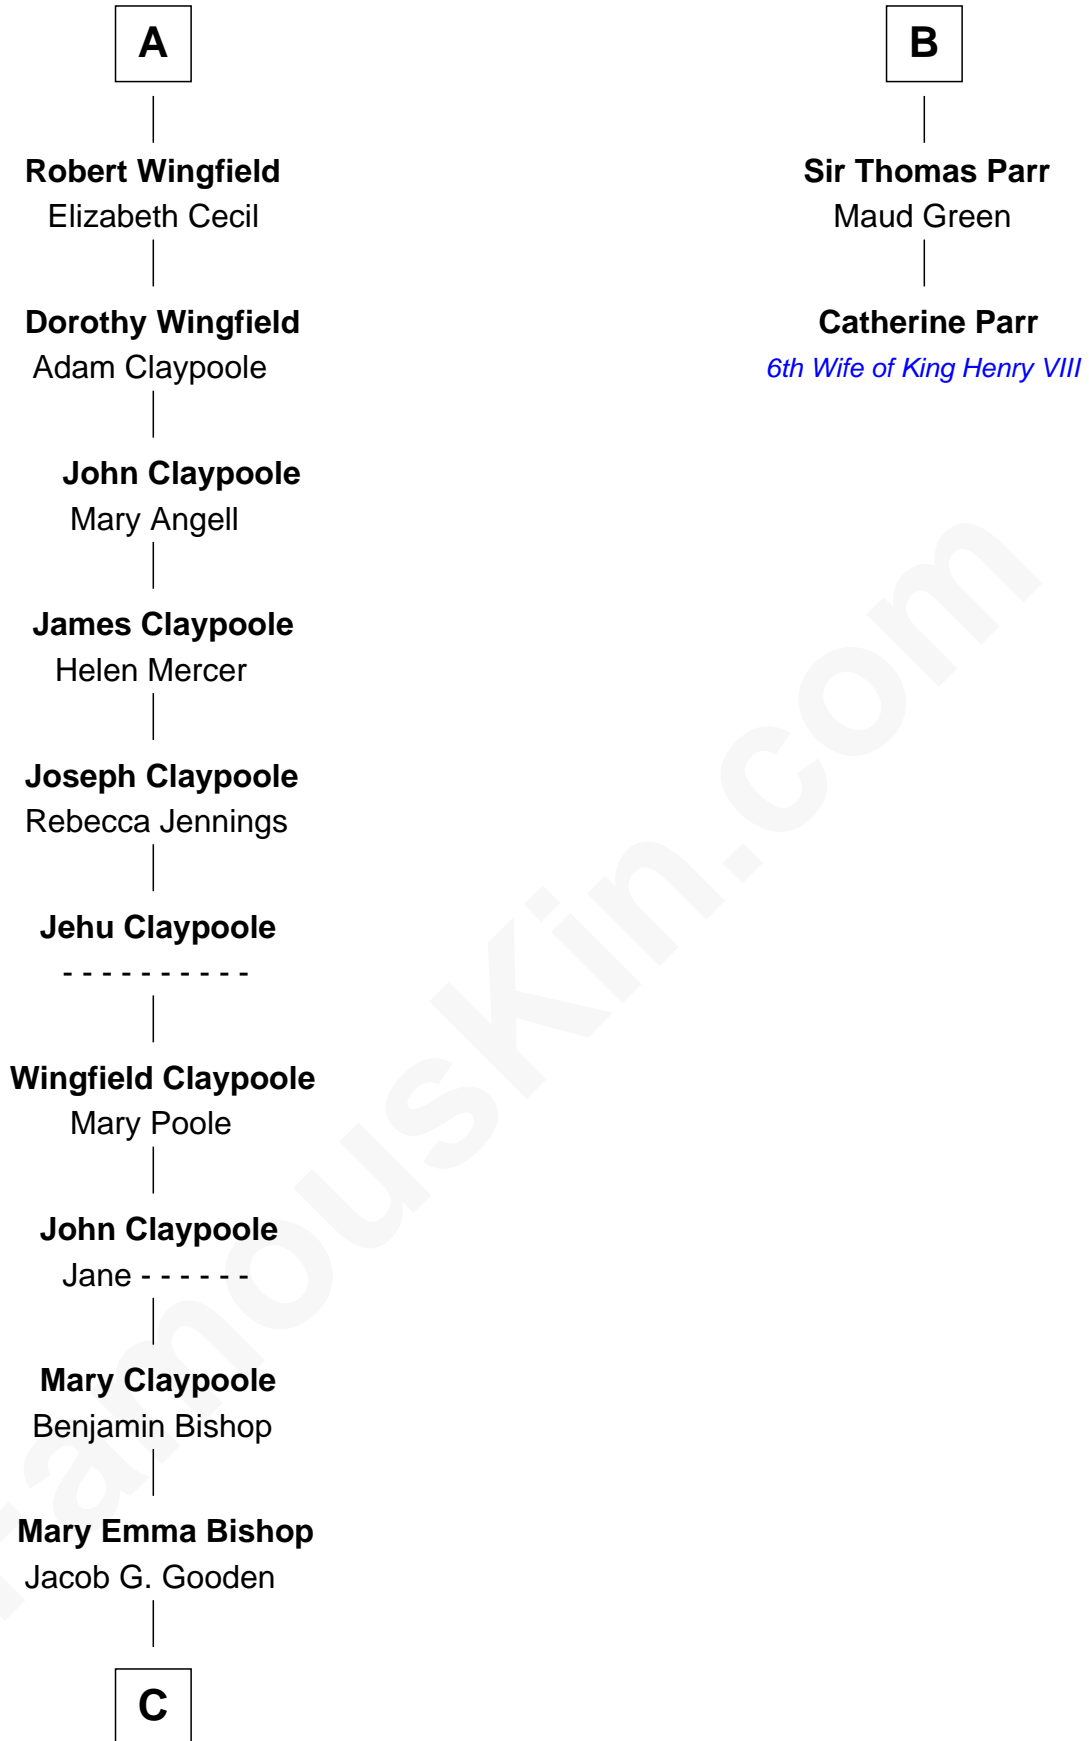

# FamousKin.com Relationship Chart of

**Valerie Bertinelli**

*Television Actress*

8th cousin 12 times removed of

**Catherine Parr**

*6th Wife of King Henry VIII*

**C**

—  
**Ida P. Gooden**  
Joseph D. Carvin

—  
**Lester Vodges Carvin**  
Elizabeth - - - - -

—  
**Nancy L. Carvin**  
Andrew Francis Bertinelli

—  
**Valerie Bertinelli**  
*Television Actress*

FamousKin.com