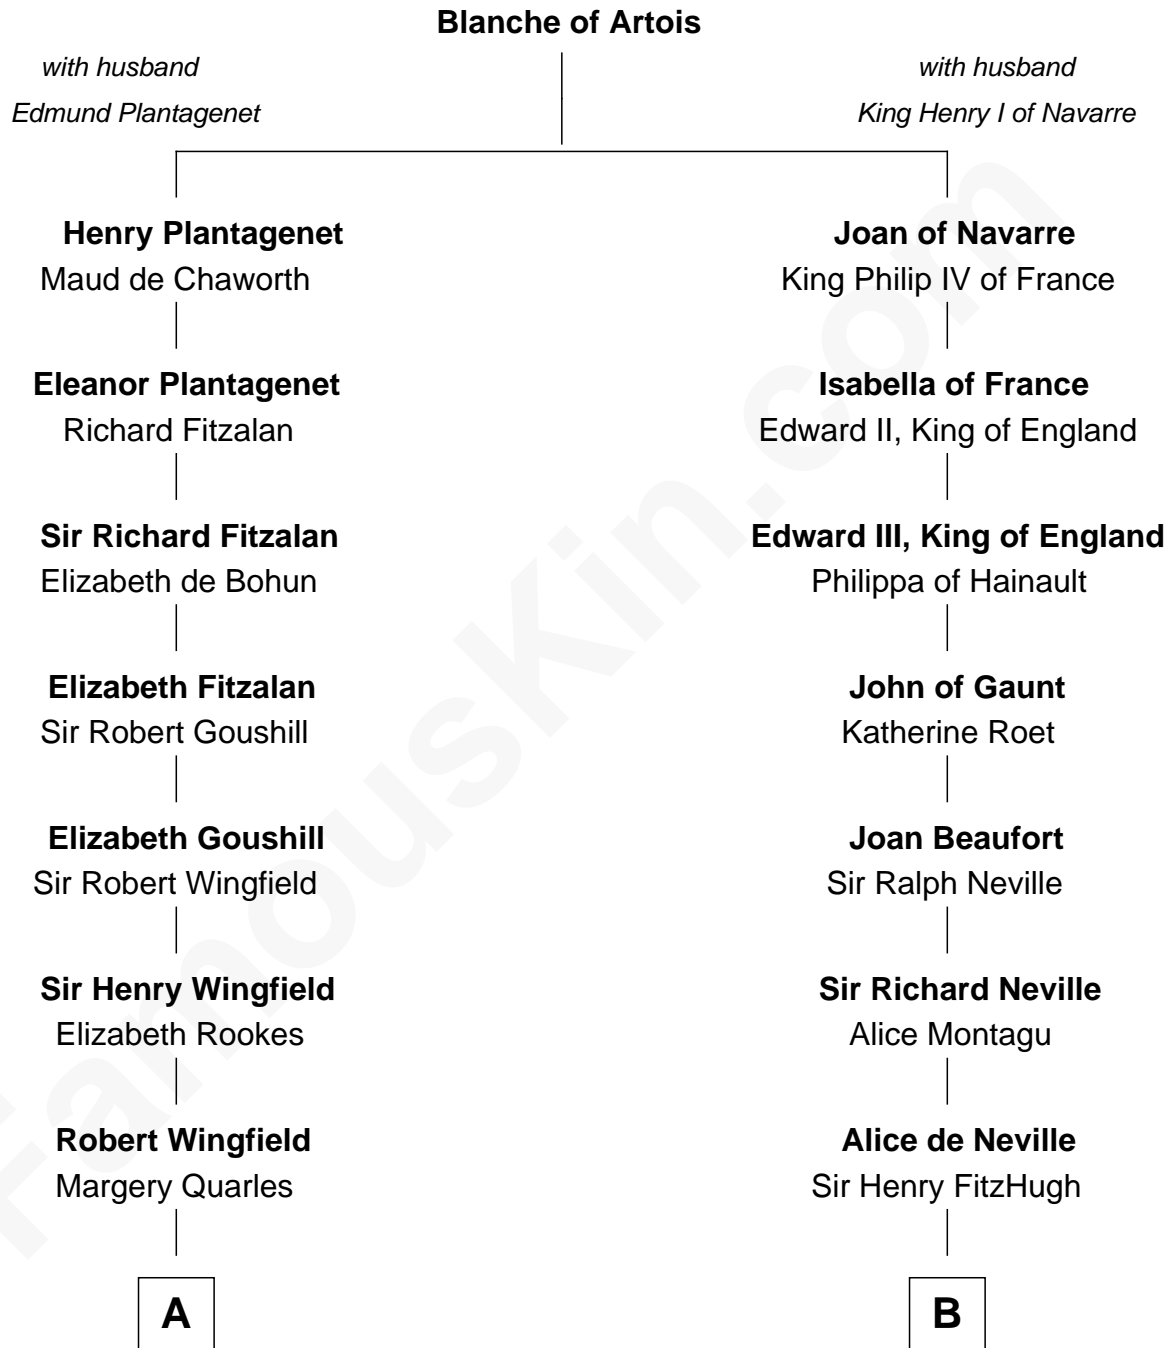

# FamousKin.com Relationship Chart of

**Valerie Bertinelli**

*Television Actress*

9th cousin 11 times removed of

**Catherine Parr**

*6th Wife of King Henry VIII*

**C**

**Ida P. Gooden**  
Joseph D. Carvin

**Lester Vodges Carvin**  
Elizabeth - - - - -

**Nancy L. Carvin**  
Andrew Francis Bertinelli

**Valerie Bertinelli**  
*Television Actress*

FamousKin.com