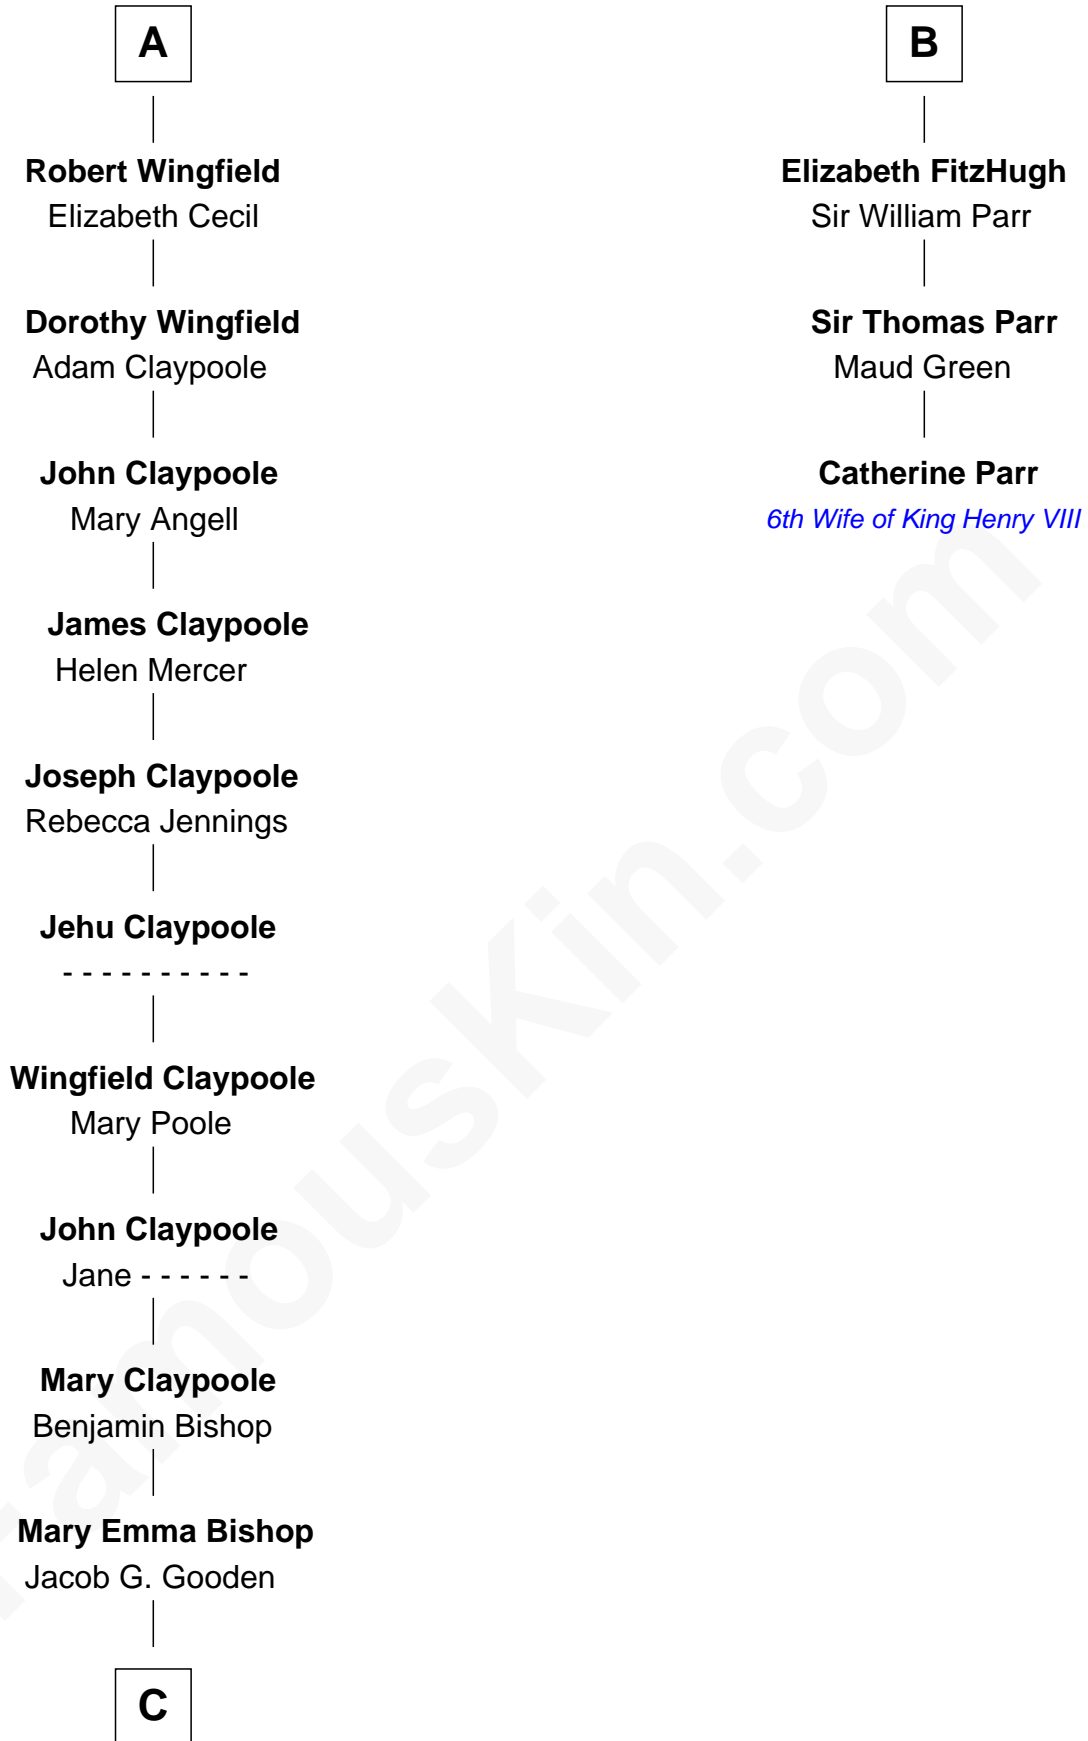

# FamousKin.com Relationship Chart of

**Valerie Bertinelli**

*Television Actress*

9th cousin 11 times removed of

**Catherine Parr**

*6th Wife of King Henry VIII*

**C**

**Ida P. Gooden**  
Joseph D. Carvin

**Lester Vodges Carvin**  
Elizabeth - - - - -

**Nancy L. Carvin**  
Andrew Francis Bertinelli

**Valerie Bertinelli**  
*Television Actress*

FamousKin.com