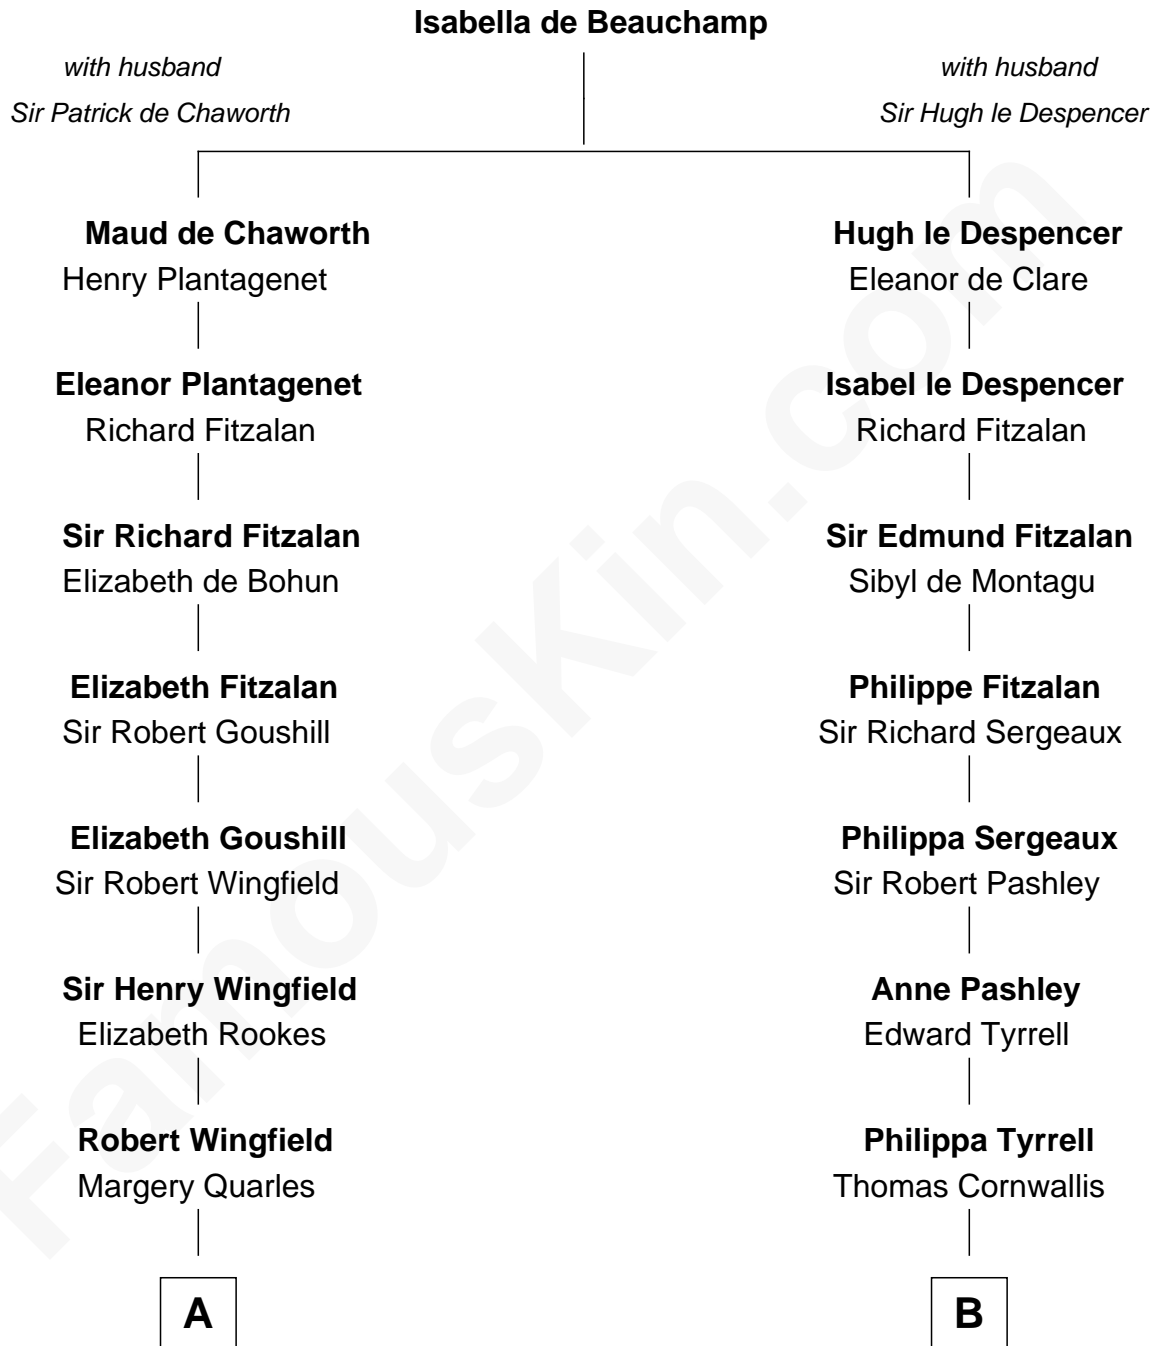

FamousKin.com Relationship Chart of

Valerie Bertinelli

Television Actress

19th cousin 1 time removed of

General James Longstreet

Confederate Army - U.S. Civil War

FamousKin.com