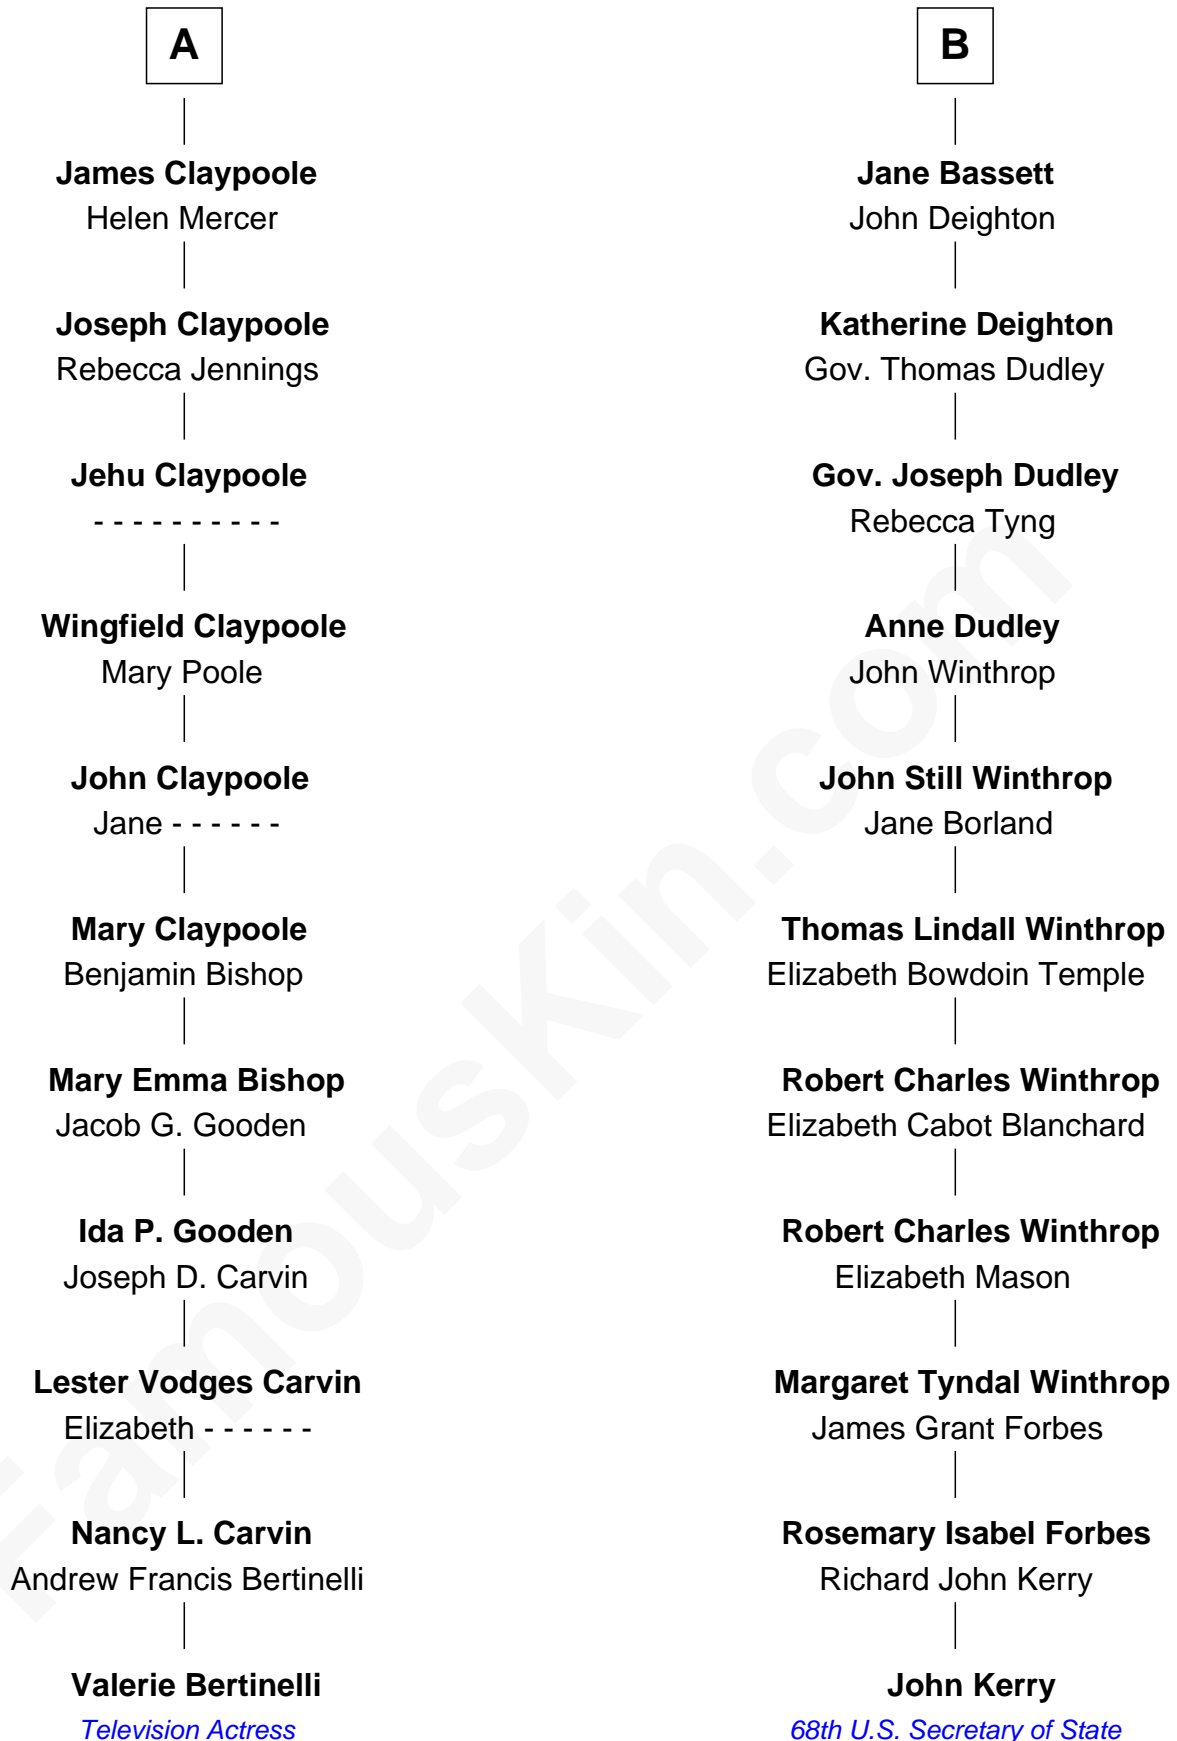

FamousKin.com Relationship Chart of

Valerie Bertinelli

Television Actress

17th cousin of

John Kerry

68th U.S. Secretary of State

Sir Richard Fitzalan

Elizabeth de Bohun

Robert Wingfield

Elizabeth Cecil

Dorothy Wingfield

Adam Claypoole

John Claypoole

Mary Angell

A

Elizabeth Fitzalan

Sir Thomas Mowbray

Isabel Mowbray

Sir James Berkeley

Maurice Berkeley

Isabel Mead

Anne Berkeley

Sir William Dennis

Isabel Dennis

Sir John Berkeley

Elizabeth Berkeley

Henry Lygon

Elizabeth Lygon

Edward Bassett

B

Valerie Bertinelli photo by [Mark Coggins](#) (CC BY 2.0)