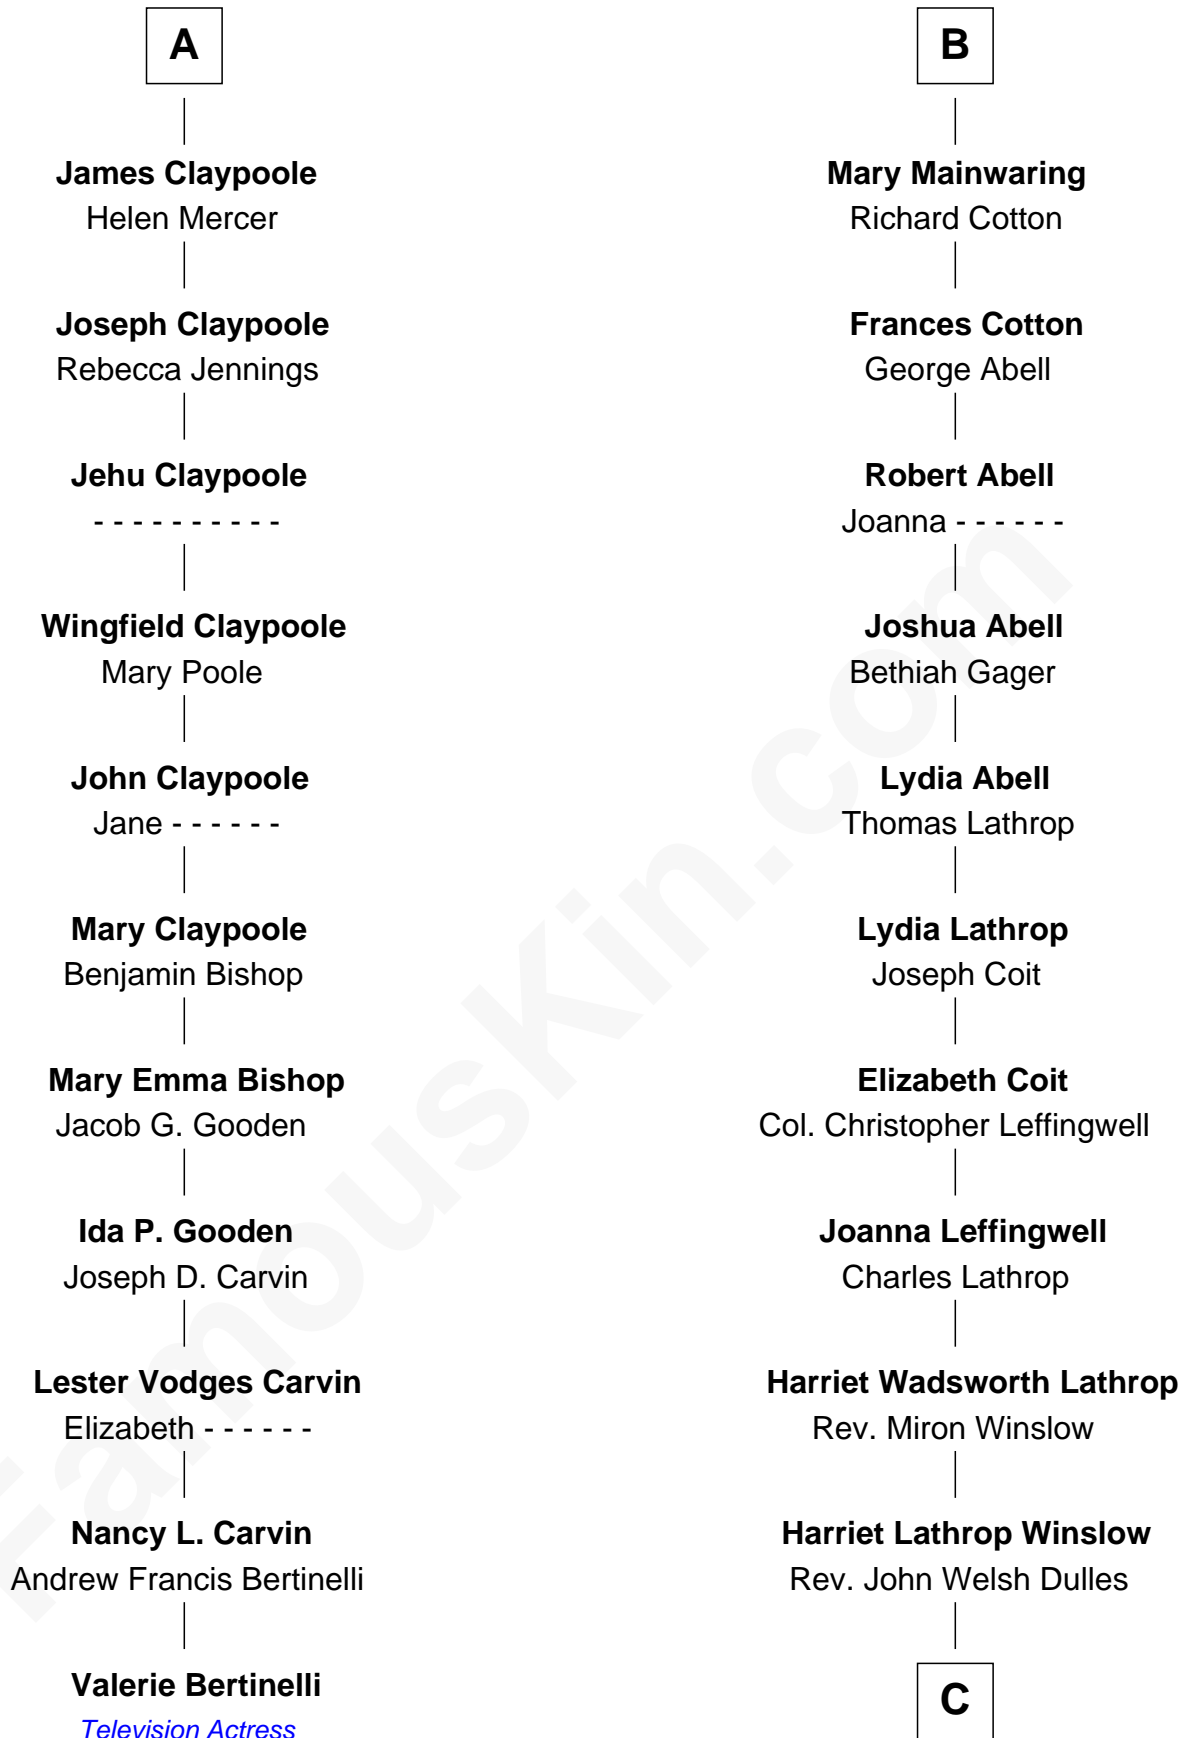

FamousKin.com Relationship Chart of

Valerie Bertinelli

Television Actress

17th cousin 1 time removed of

Allen Dulles

5th Director of the C.I.A.

Sir Richard Fitzalan

Elizabeth de Bohun

Sir Robert Corbet

Dorothy Corbet

Sir Richard Mainwaring

Sir Arthur Mainwaring

Margaret Mainwaring

B

C

Allen Macy Dulles