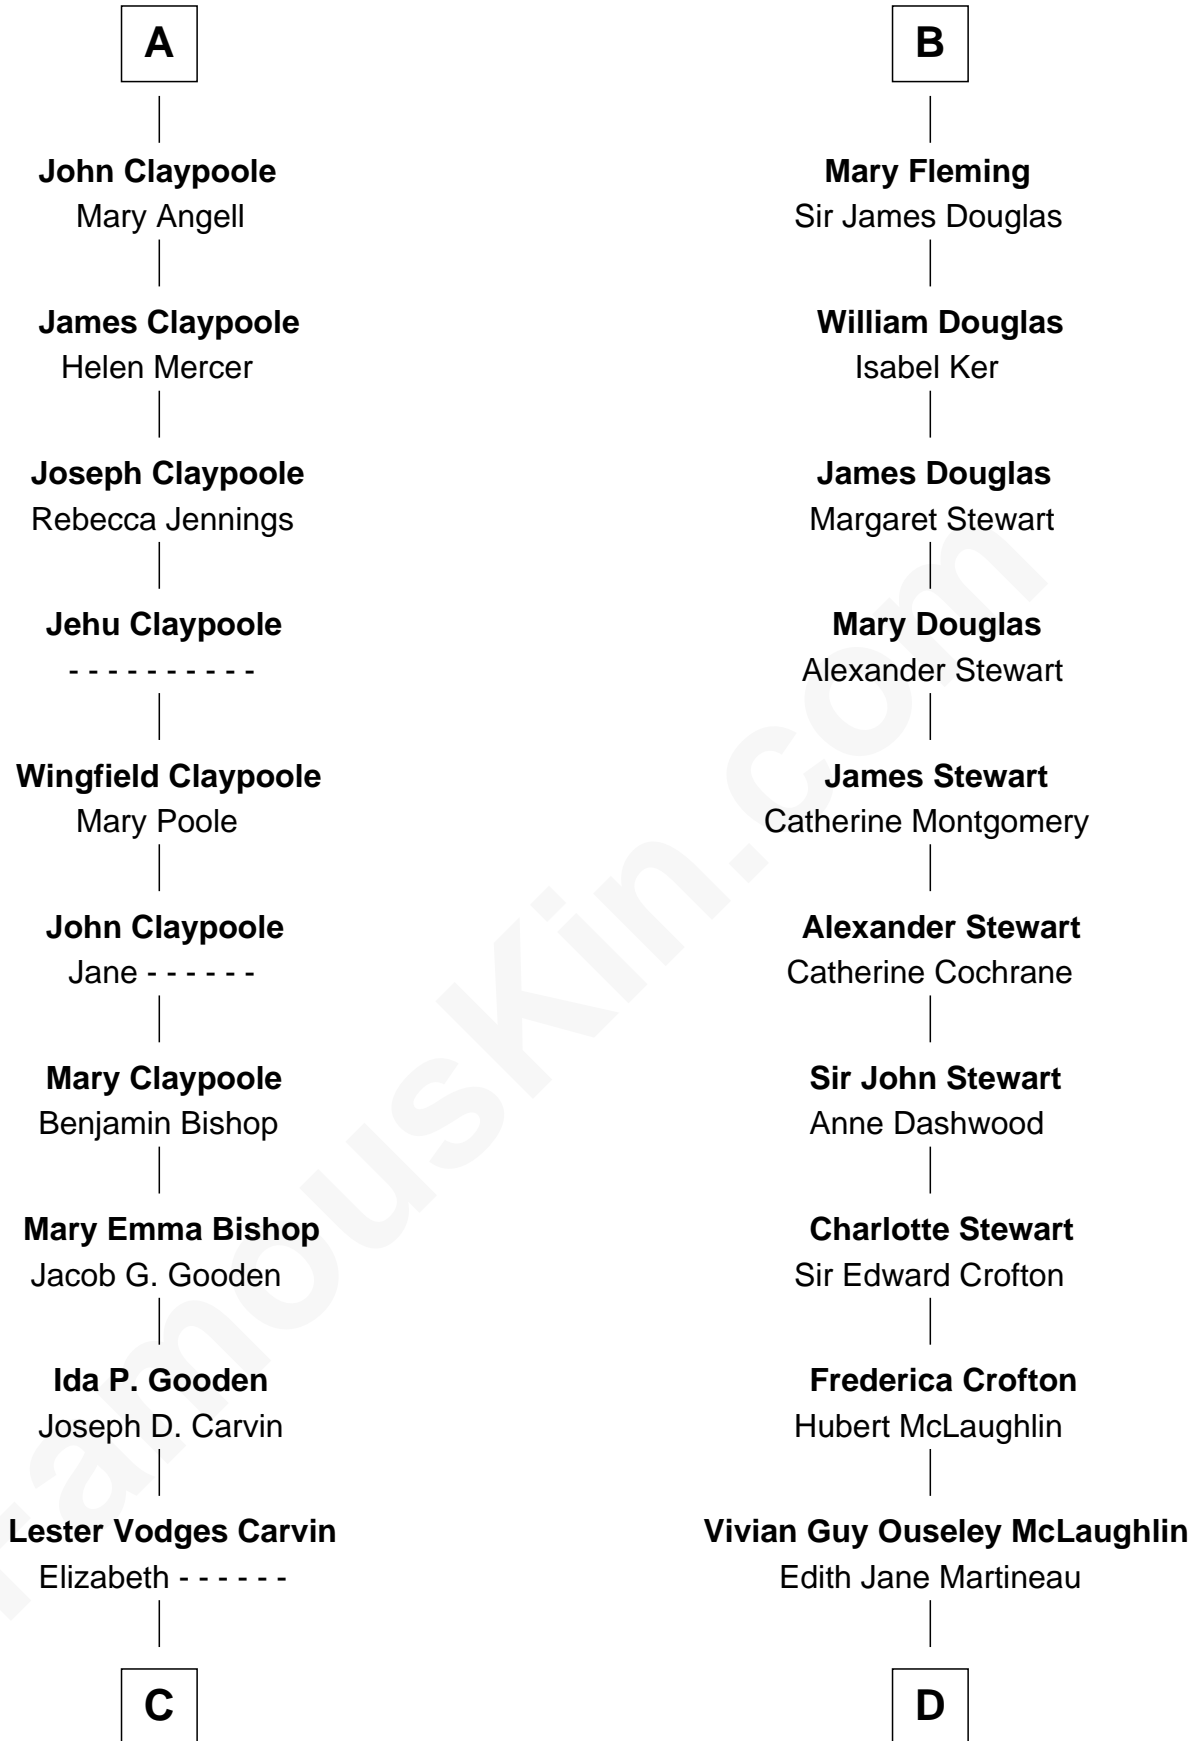

FamousKin.com Relationship Chart of

Valerie Bertinelli

Television Actress

18th cousin 1 time removed of

Guy Ritchie

British Filmmaker

Richard Fitzalan
Eleanor Plantagenet

FamousKin.com