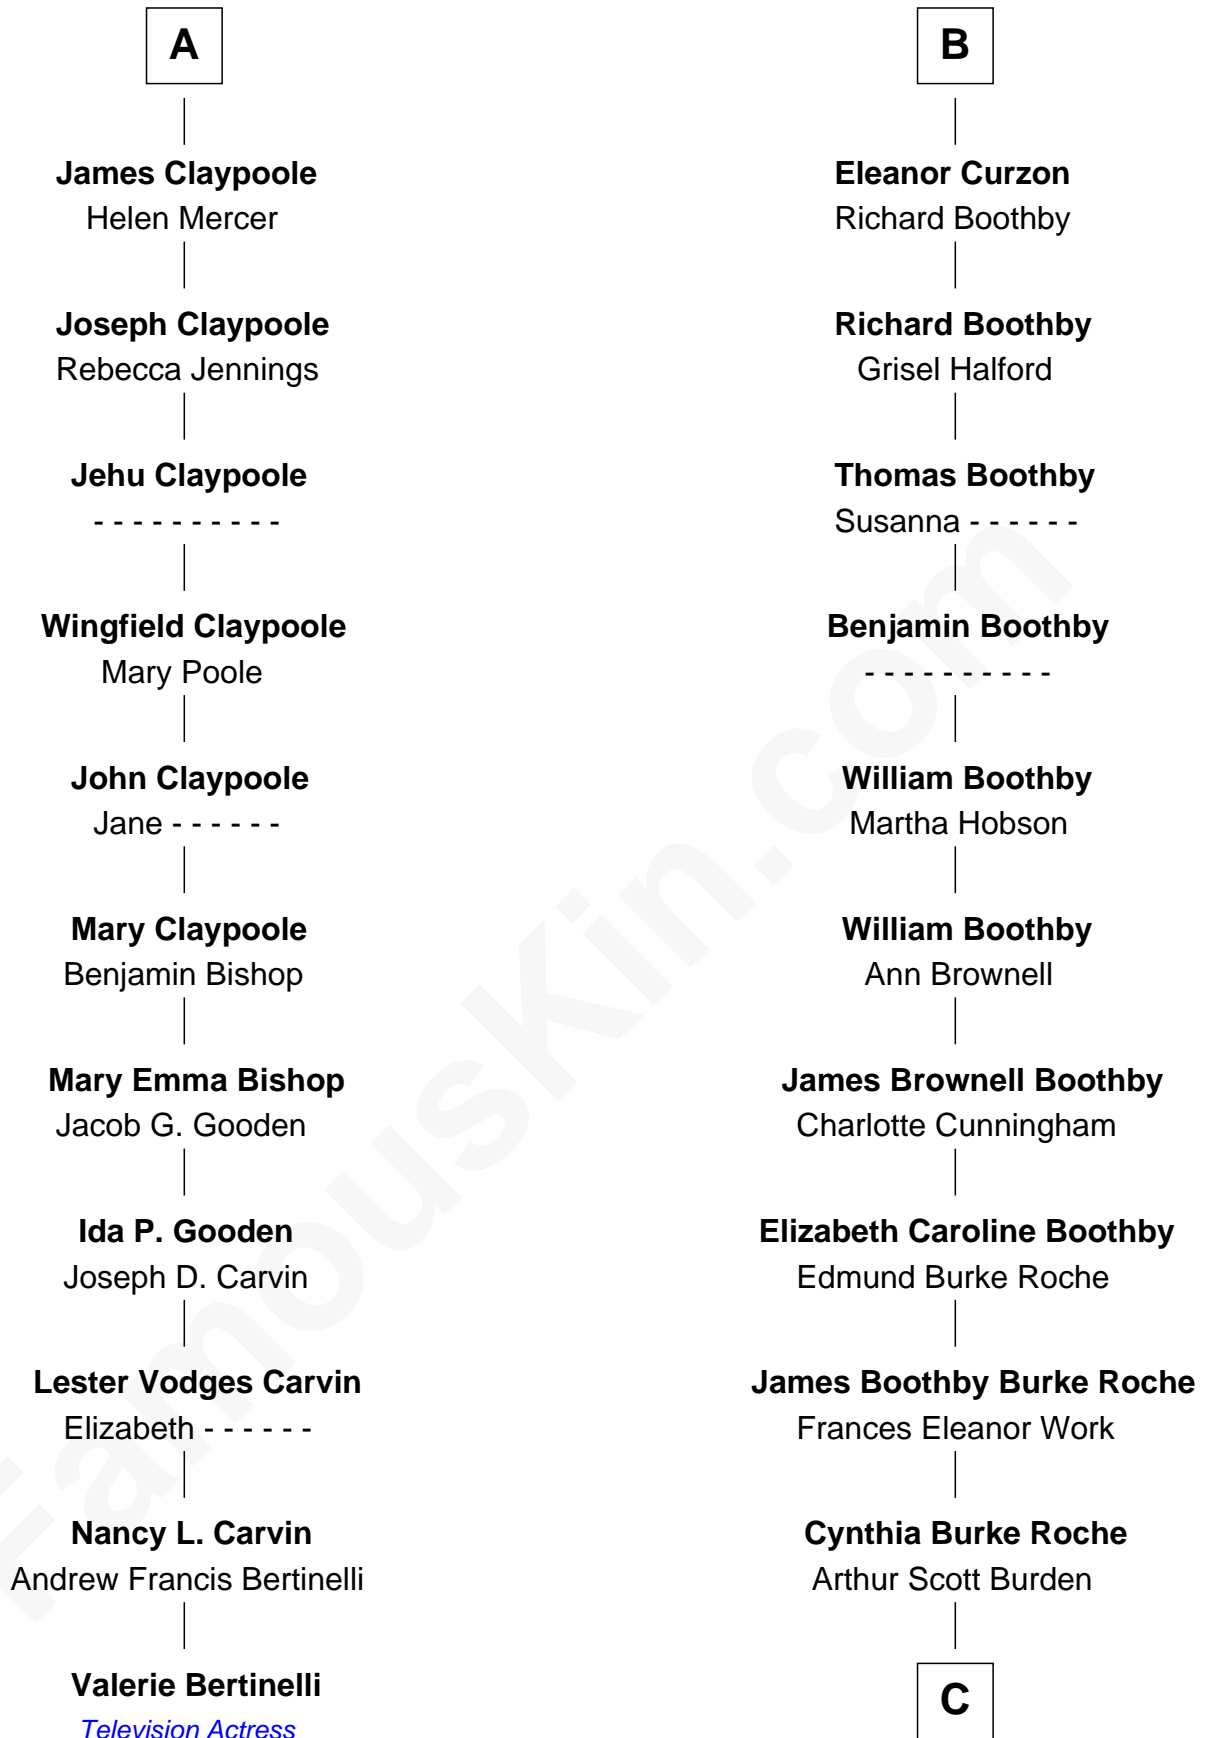

FamousKin.com Relationship Chart of

Valerie Bertinelli

Television Actress

17th cousin 2 times removed of

Oliver Platt

Movie Actor

Sir Richard Fitzalan

Elizabeth de Bohun

Sir William Beauchamp

Joan Beauchamp

James Butler

Elizabeth Butler

John Talbot

Ann Talbot

Sir Henry Vernon

Thomas Vernon

Anne Ludlow

Eleanor Vernon

Francis Curzon

John Curzon

Millicent Sacheverell

B

C

Eileen Burden
Walter Maynard