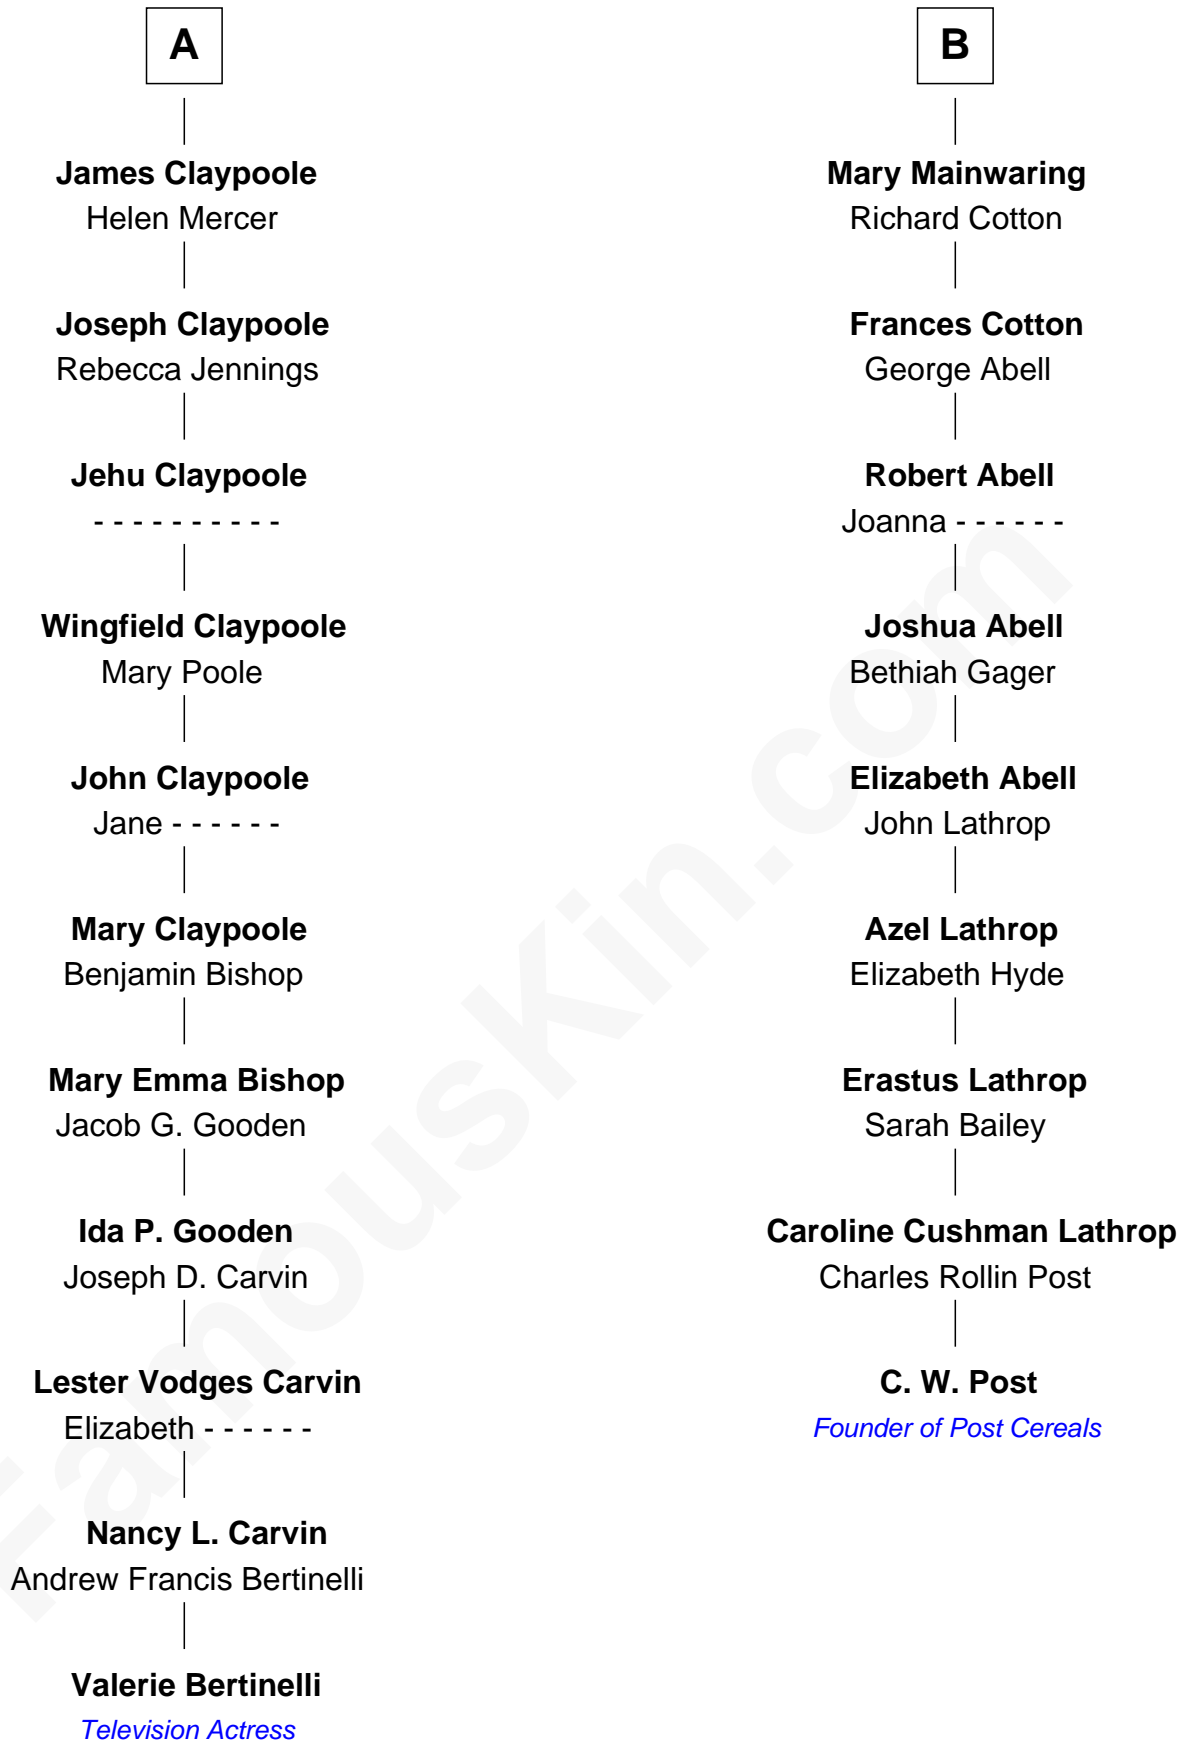

FamousKin.com Relationship Chart of

Valerie Bertinelli

Television Actress

15th cousin 2 times removed of

C. W. Post

Founder of Post Cereals

Sir Richard Fitzalan

Elizabeth de Bohun

Robert Wingfield

Elizabeth Cecil

Dorothy Wingfield

Adam Claypoole

John Claypoole

Mary Angell

A

Joan Fitzalan

Sir William Beauchamp

Joan Beauchamp

James Butler

Elizabeth Butler

John Talbot

Ann Talbot

Sir Henry Vernon

Elizabeth Vernon

Sir Robert Corbet

Dorothy Corbet

Sir Richard Mainwaring

Sir Arthur Mainwaring

Margaret Mainwaring

B

Valerie Bertinelli photo by [Mark Coggins](#) (CC BY 2.0)