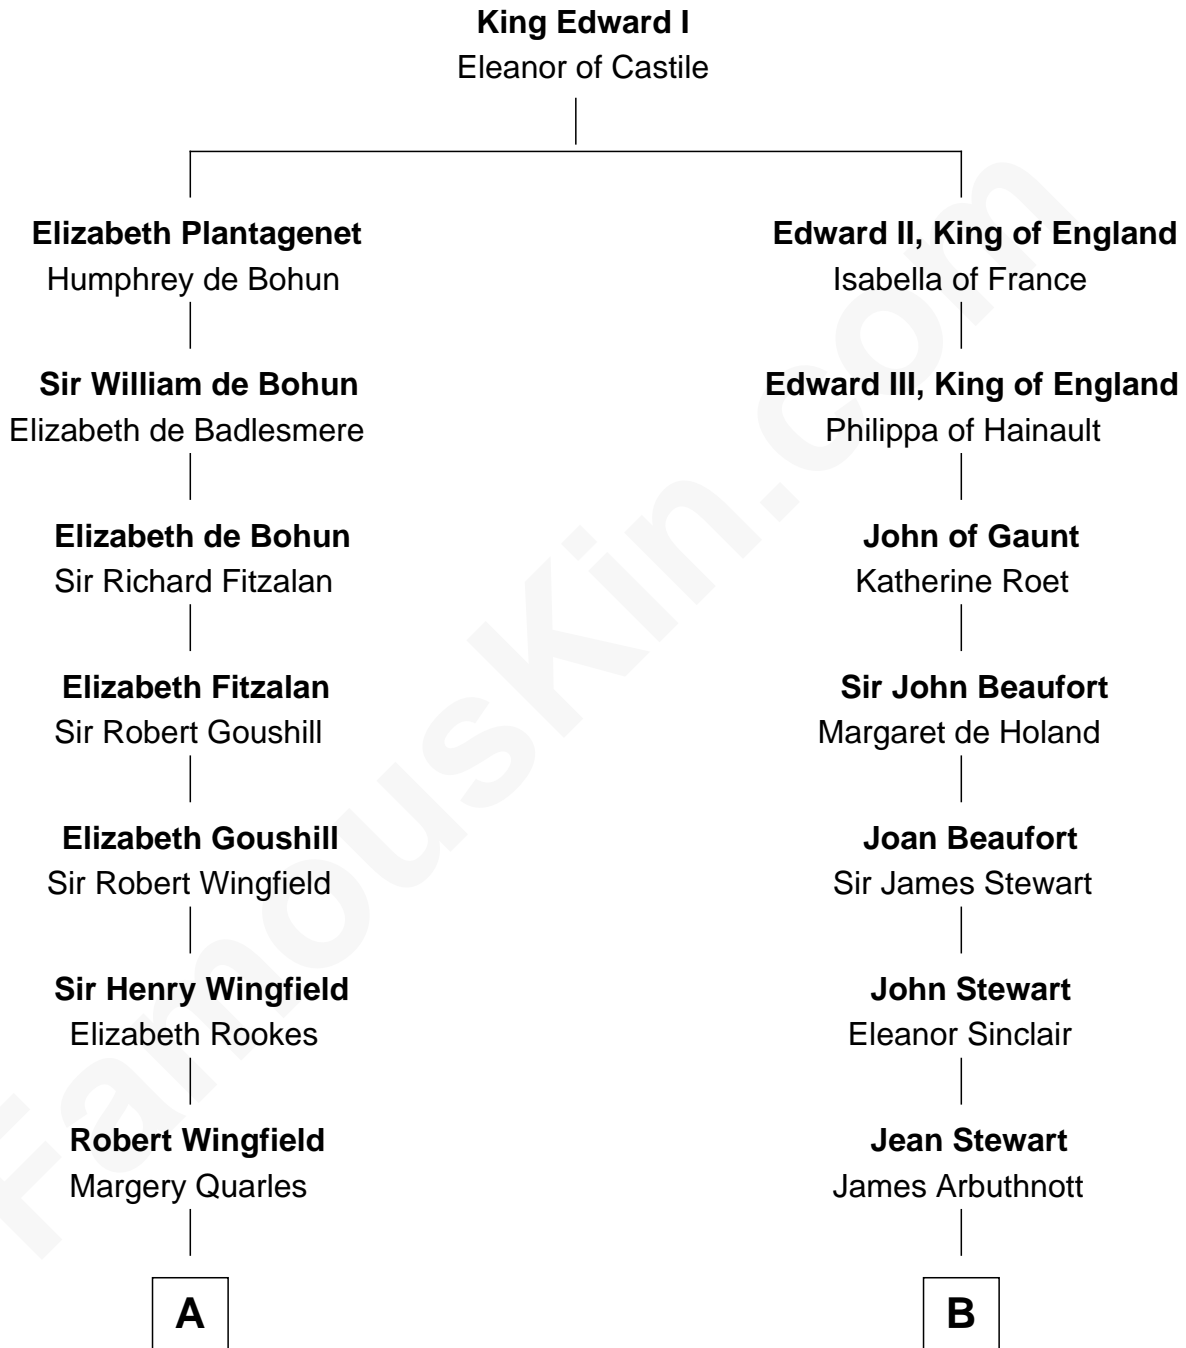

# FamousKin.com Relationship Chart of

**Valerie Bertinelli**

*Television Actress*

12th cousin 8 times removed of

**Alexander Spotswood**

*Lieutenant Governor of Virginia*

**C**

**Ida P. Gooden**  
Joseph D. Carvin

**Lester Vodges Carvin**  
Elizabeth - - - - -

**Nancy L. Carvin**  
Andrew Francis Bertinelli

**Valerie Bertinelli**  
*Television Actress*

FamousKin.com