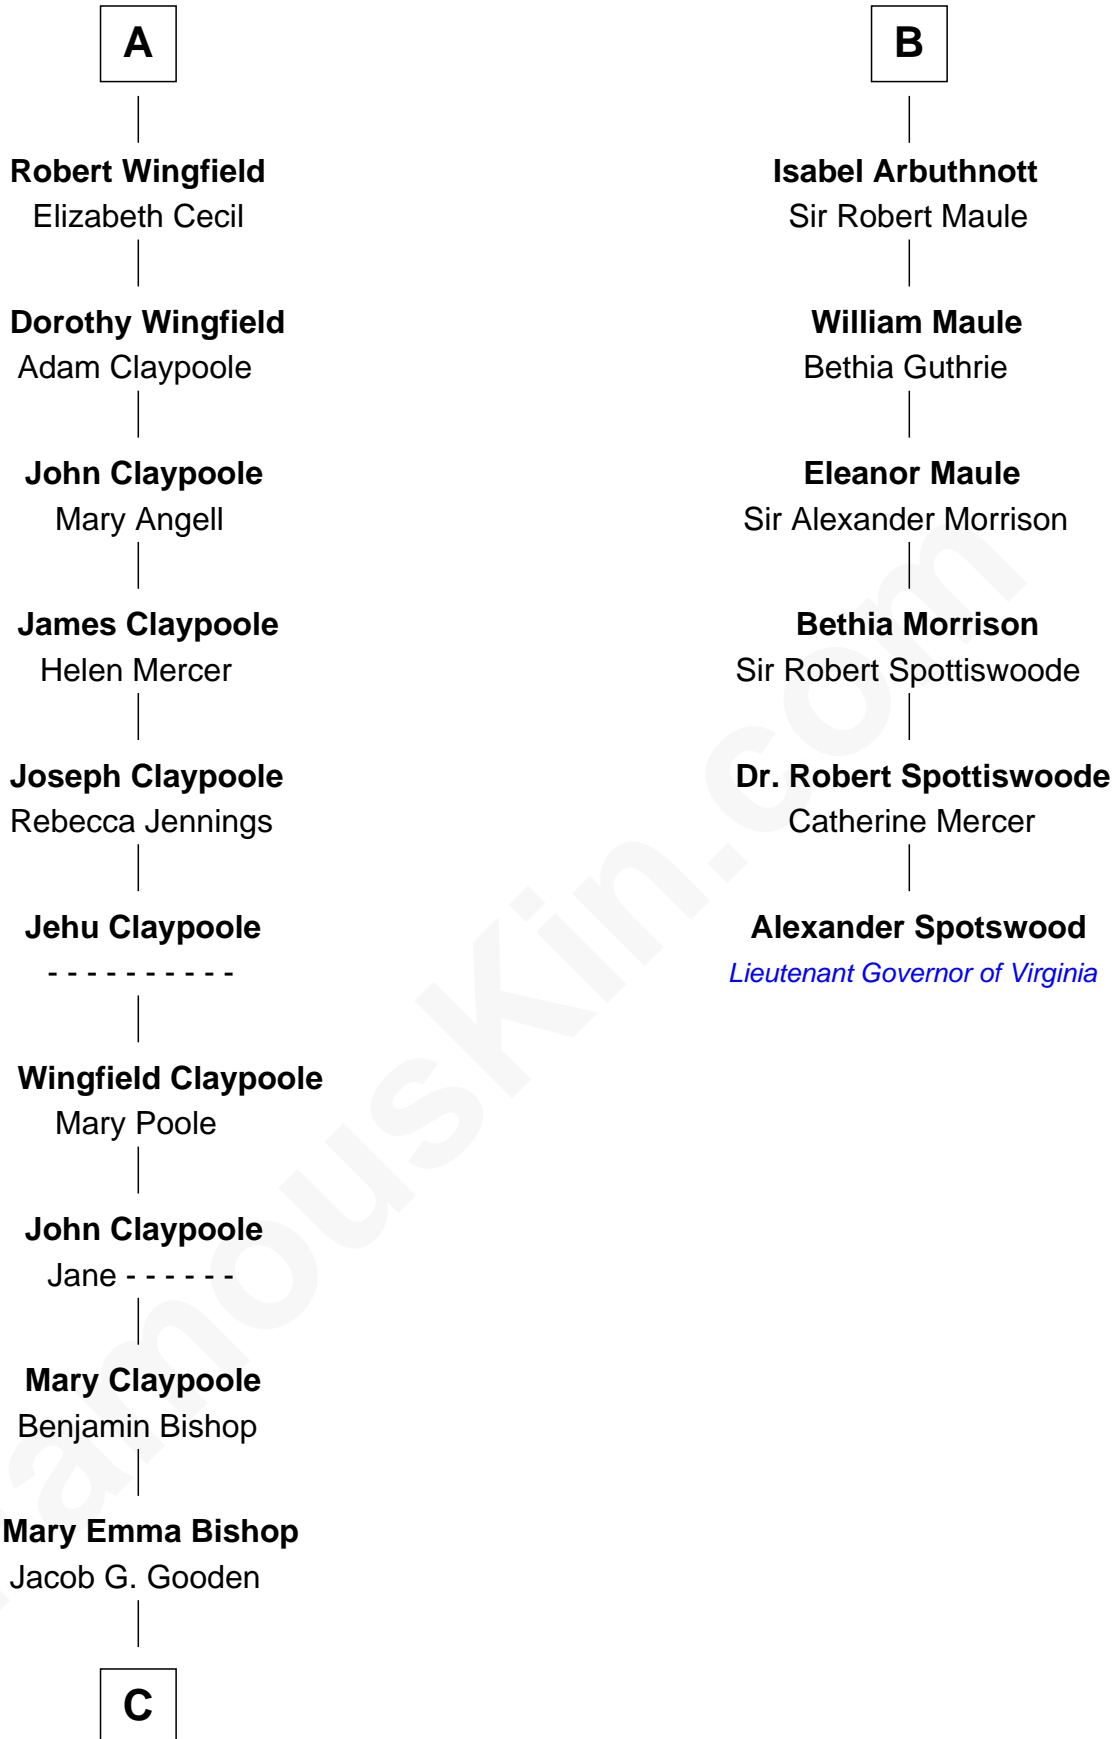

# FamousKin.com Relationship Chart of

**Valerie Bertinelli**

*Television Actress*

12th cousin 8 times removed of

**Alexander Spotswood**

*Lieutenant Governor of Virginia*

**C**

**Ida P. Gooden**  
Joseph D. Carvin

**Lester Vodges Carvin**  
Elizabeth - - - - -

**Nancy L. Carvin**  
Andrew Francis Bertinelli

**Valerie Bertinelli**  
*Television Actress*

FamousKin.com