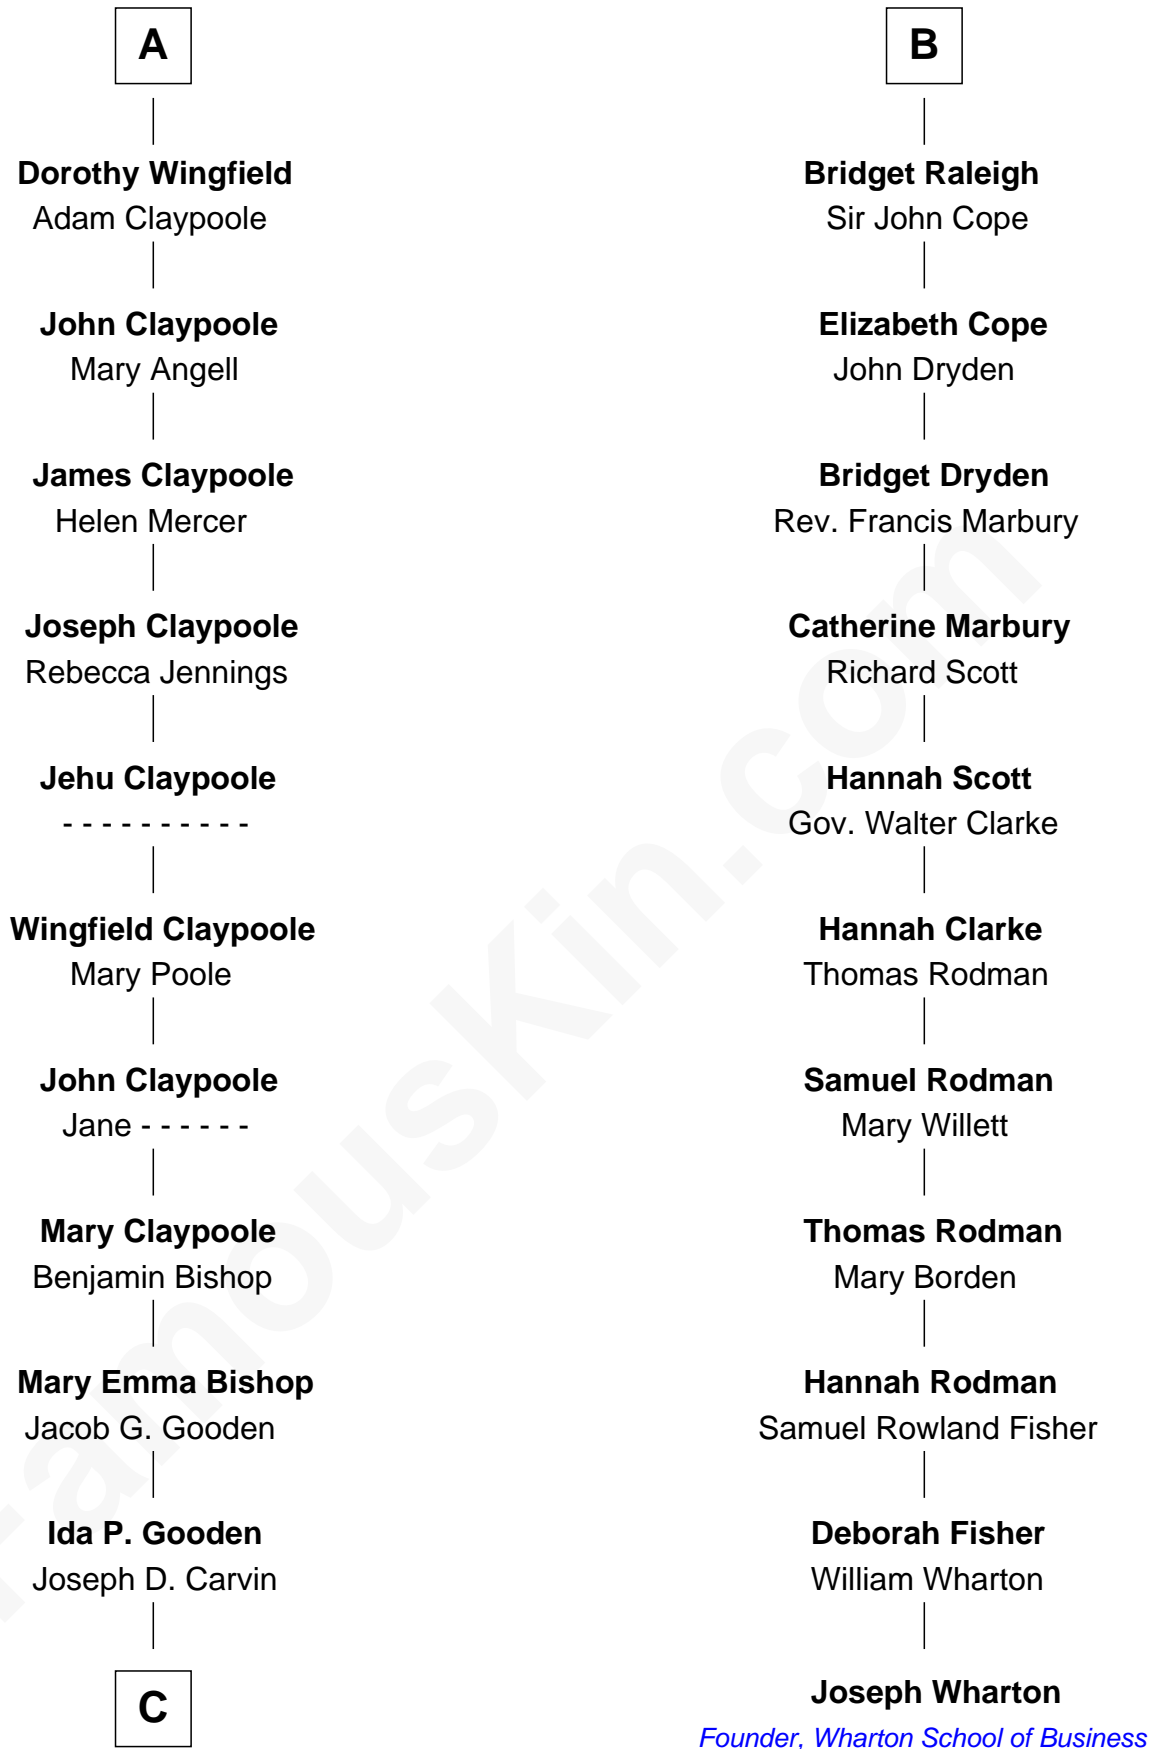

# FamousKin.com Relationship Chart of

**Valerie Bertinelli**

*Television Actress*

17th cousin 2 times removed of

**Joseph Wharton**

*Founder of the Wharton School of Business*

**Edmund Fitzalan**

Alice de Warenne

**Richard Fitzalan**  
Eleanor Plantagenet

**Sir Richard Fitzalan**  
Elizabeth de Bohun

**Elizabeth Fitzalan**  
Sir Robert Goushill

**Elizabeth Goushill**  
Sir Robert Wingfield

**Sir Henry Wingfield**  
Elizabeth Rookes

**Robert Wingfield**  
Margery Quarles

**Robert Wingfield**  
Elizabeth Cecil

**A**

**Mary Fitzalan**  
John le Strange

**Ankaret le Strange**  
Sir Richard Talbot

**Mary Talbot**  
Sir Thomas Greene

**Sir Thomas Greene**  
Phillippa Ferrers

**Elizabeth Greene**  
William Raleigh

**Sir Edward Raleigh**  
Margaret Verney

**Sir Edward Raleigh**  
Anne Chamberlayne

**B**

**C**

—  
**Lester Vodges Carvin**

Elizabeth - - - - -

—  
**Nancy L. Carvin**