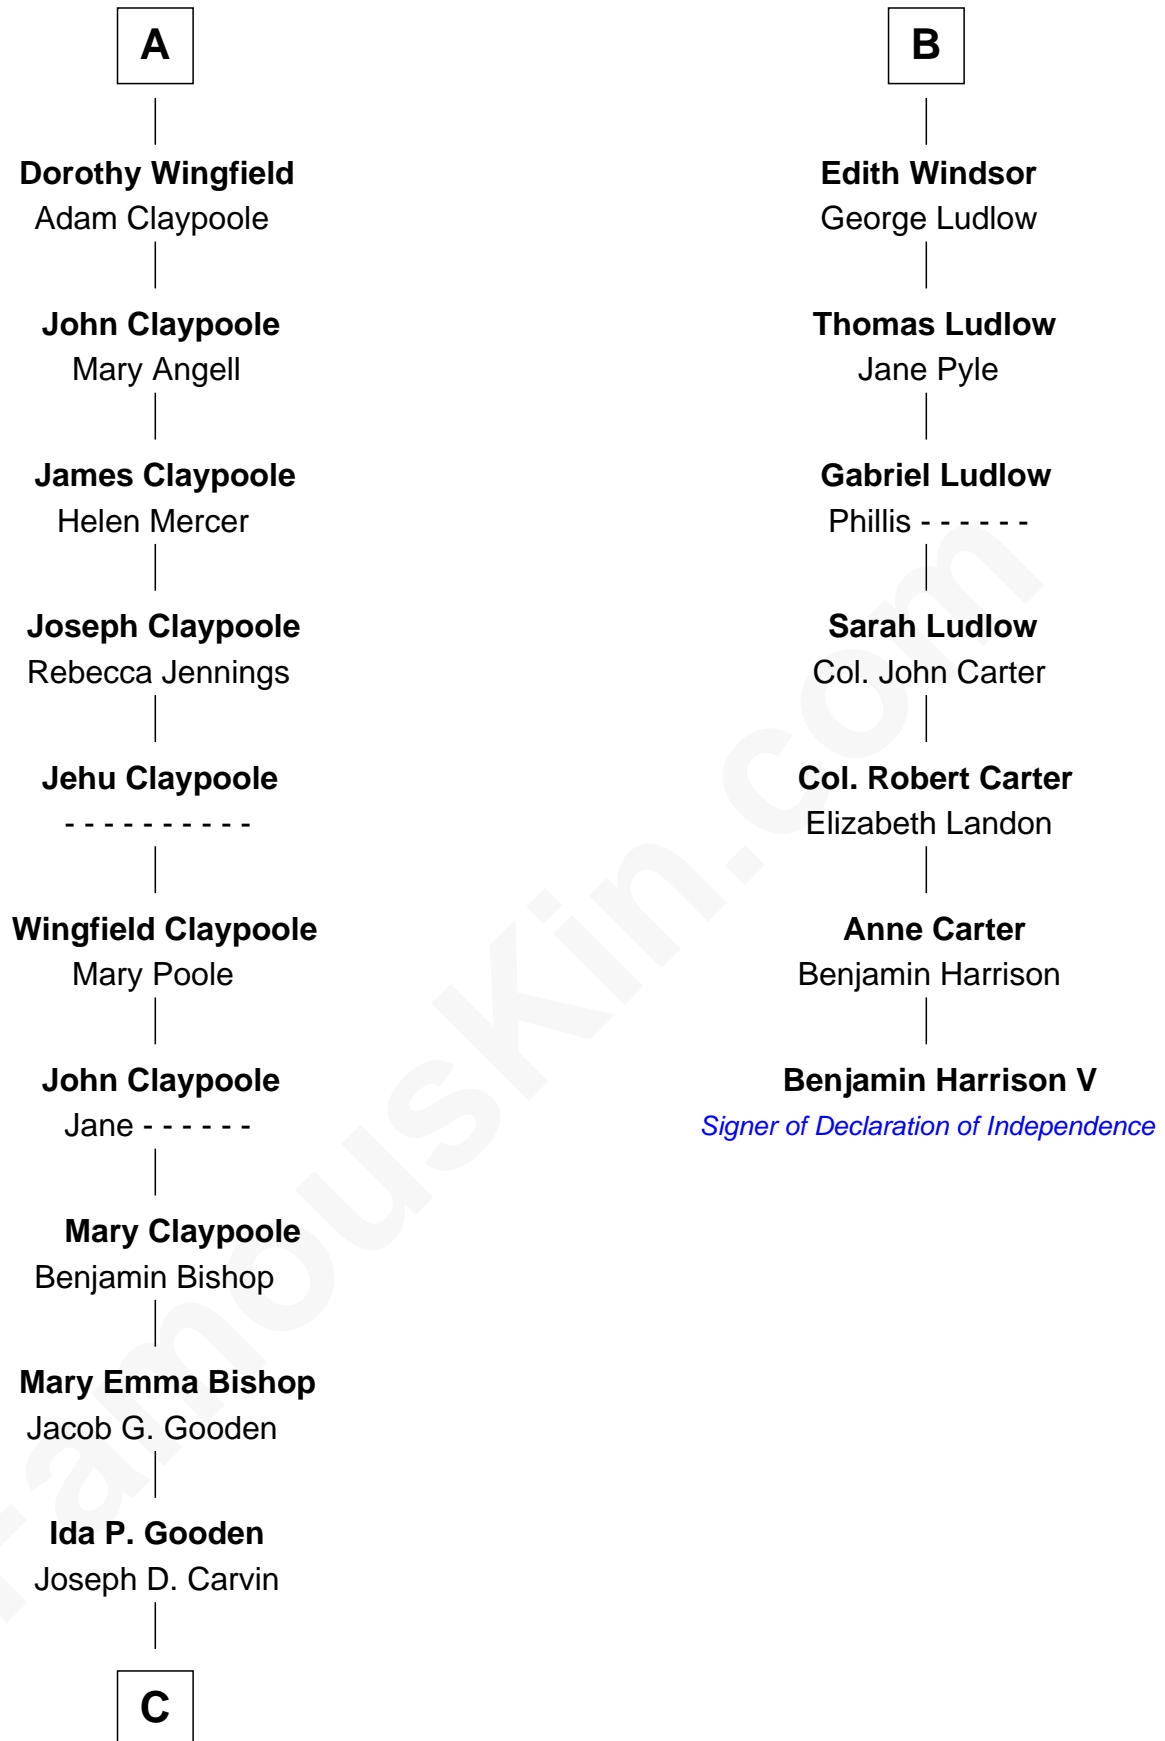

# FamousKin.com Relationship Chart of

**Valerie Bertinelli**

*Television Actress*

13th cousin 6 times removed of

**Benjamin Harrison V**

*Signer of the Declaration of Independence*

**Humphrey de Bohun**

Elizabeth Plantagenet

**Sir William de Bohun**  
Elizabeth de Badlesmere

**Elizabeth de Bohun**  
Sir Richard Fitzalan

**Elizabeth Fitzalan**  
Sir Robert Goushill

**Elizabeth Goushill**  
Sir Robert Wingfield

**Sir Henry Wingfield**  
Elizabeth Rookes

**Robert Wingfield**  
Margery Quarles

**Robert Wingfield**  
Elizabeth Cecil

**A**

**Margaret de Bohun**  
Sir Hugh de Courtnay

**Elizabeth de Courtnay**  
Sir Andrew Luttrell

**Sir Hugh Luttrell**  
Catherine de Beaumont

**Elizabeth Luttrell**  
John Stratton

**Elizabeth Stratton**  
John Andrews

**Elizabeth Andrews**  
Sir Thomas de Windsor

**Sir Andrews de Windsor**  
Elizabeth Blount

**B**

**C**

—  
**Lester Vodges Carvin**