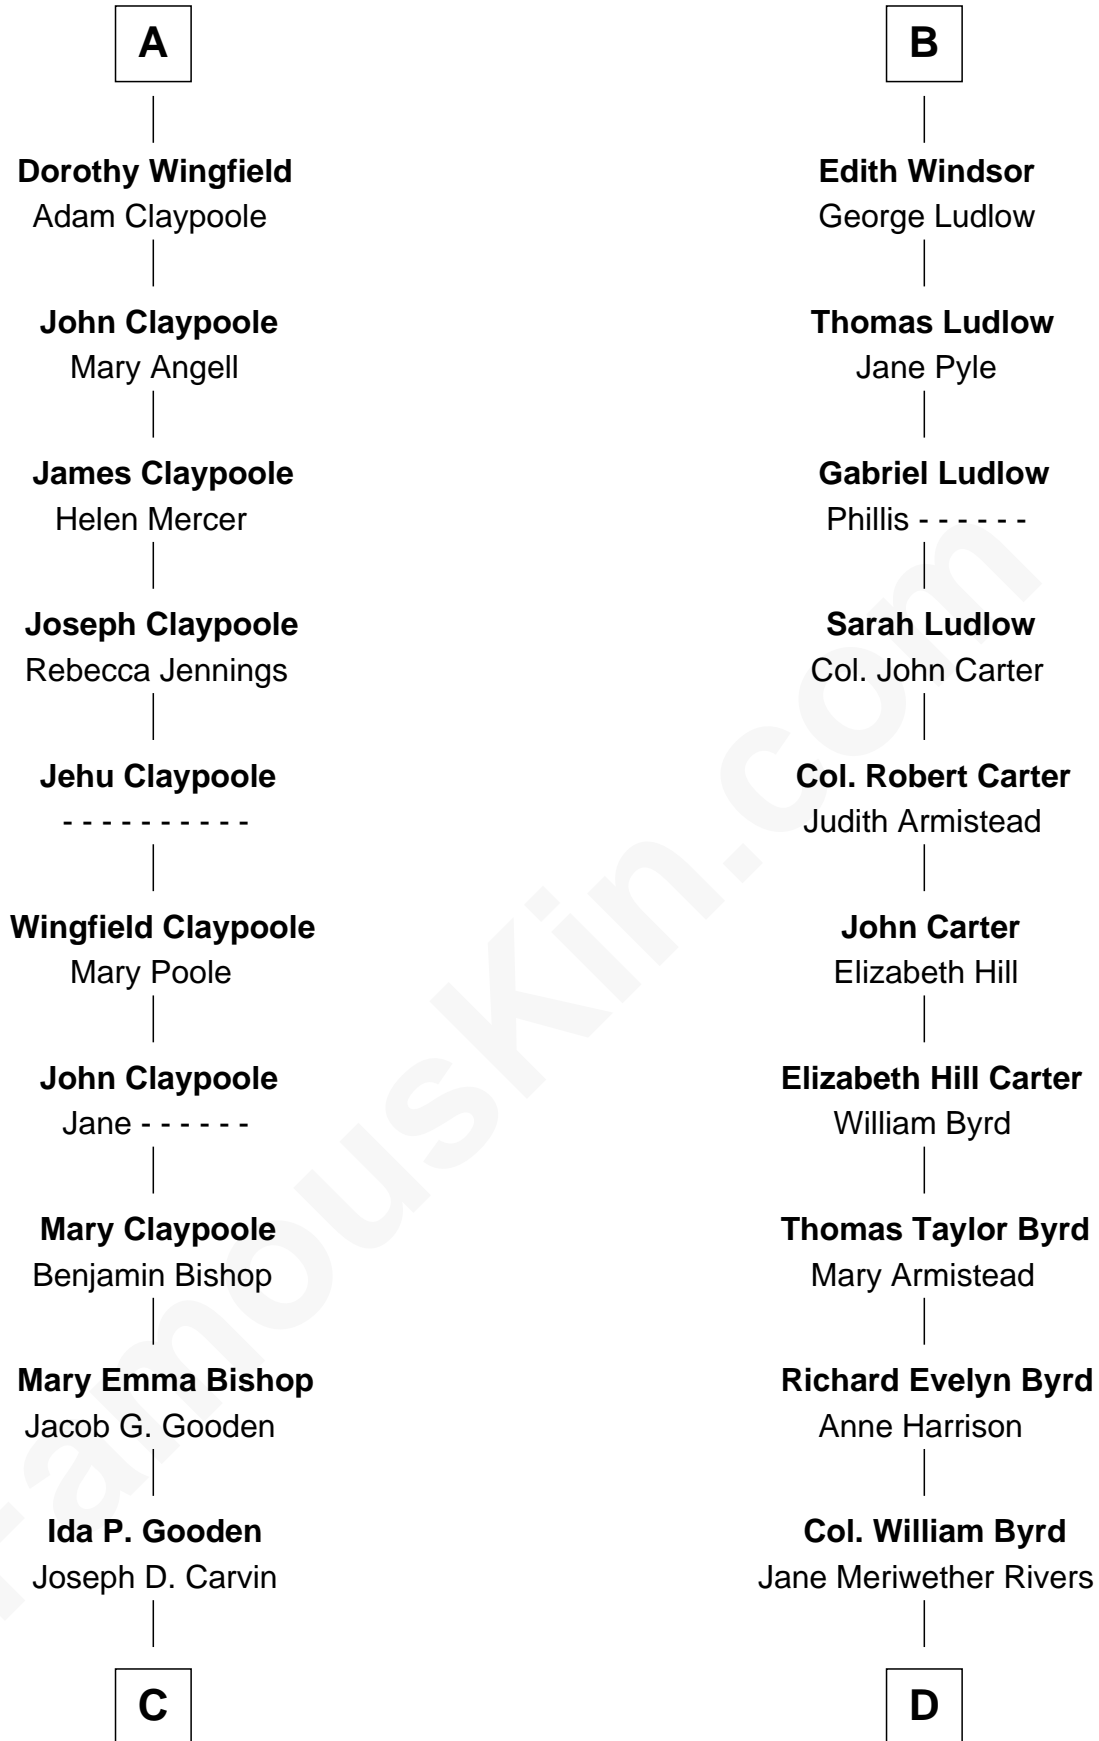

FamousKin.com Relationship Chart of

Valerie Bertinelli

Television Actress

18th cousin 1 time removed of

Harry F. Byrd

50th Governor of Virginia

Humphrey de Bohun

Elizabeth Plantagenet

Sir William de Bohun
Elizabeth de Badlesmere

Elizabeth de Bohun
Sir Richard Fitzalan

Elizabeth Fitzalan
Sir Robert Goushill

Elizabeth Goushill
Sir Robert Wingfield

Sir Henry Wingfield
Elizabeth Rookes

Robert Wingfield
Margery Quarles

Robert Wingfield
Elizabeth Cecil

A

Margaret de Bohun
Sir Hugh de Courtnay

Elizabeth de Courtnay
Sir Andrew Luttrell

Sir Hugh Luttrell
Catherine de Beaumont

Elizabeth Luttrell
John Stratton

Elizabeth Stratton
John Andrews

Elizabeth Andrews
Sir Thomas de Windsor

Sir Andrews de Windsor
Elizabeth Blount

B

FamousKin.com