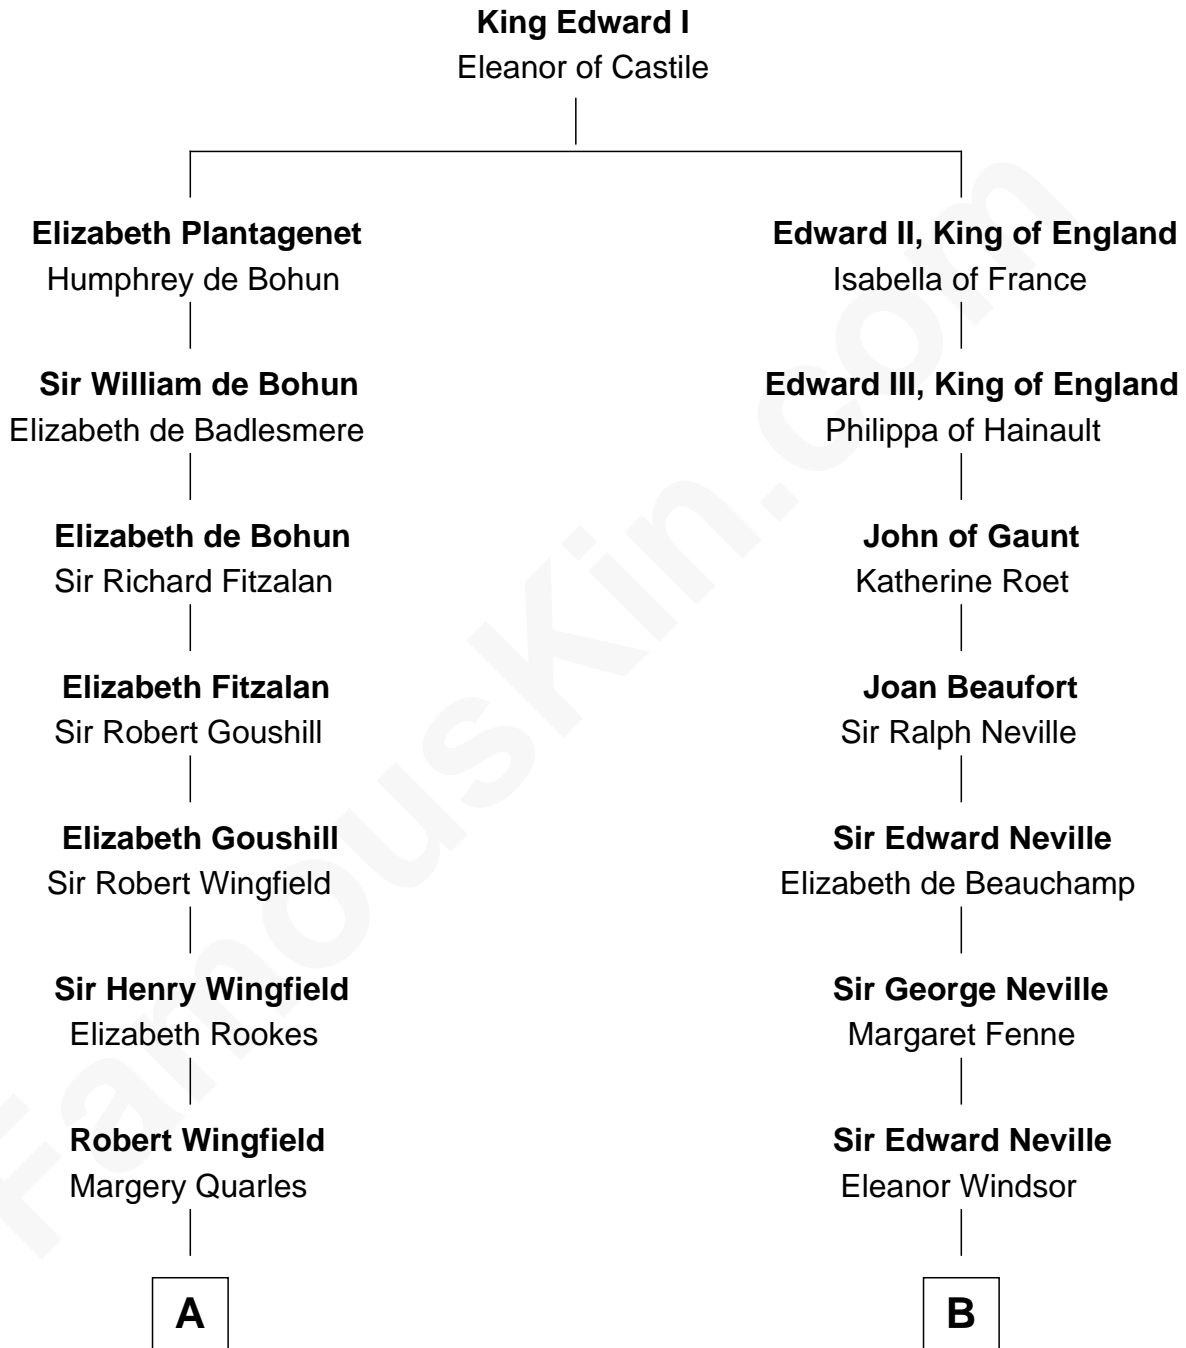

FamousKin.com Relationship Chart of

Valerie Bertinelli

Television Actress

17th cousin 3 times removed of

Lytton Strachey

Author and Co-Founder of Bloomsbury Group

C

Ida P. Gooden
Joseph D. Carvin

Lester Vodges Carvin
Elizabeth - - - - -

Nancy L. Carvin
Andrew Francis Bertinelli

Valerie Bertinelli
Television Actress

FamousKin.com