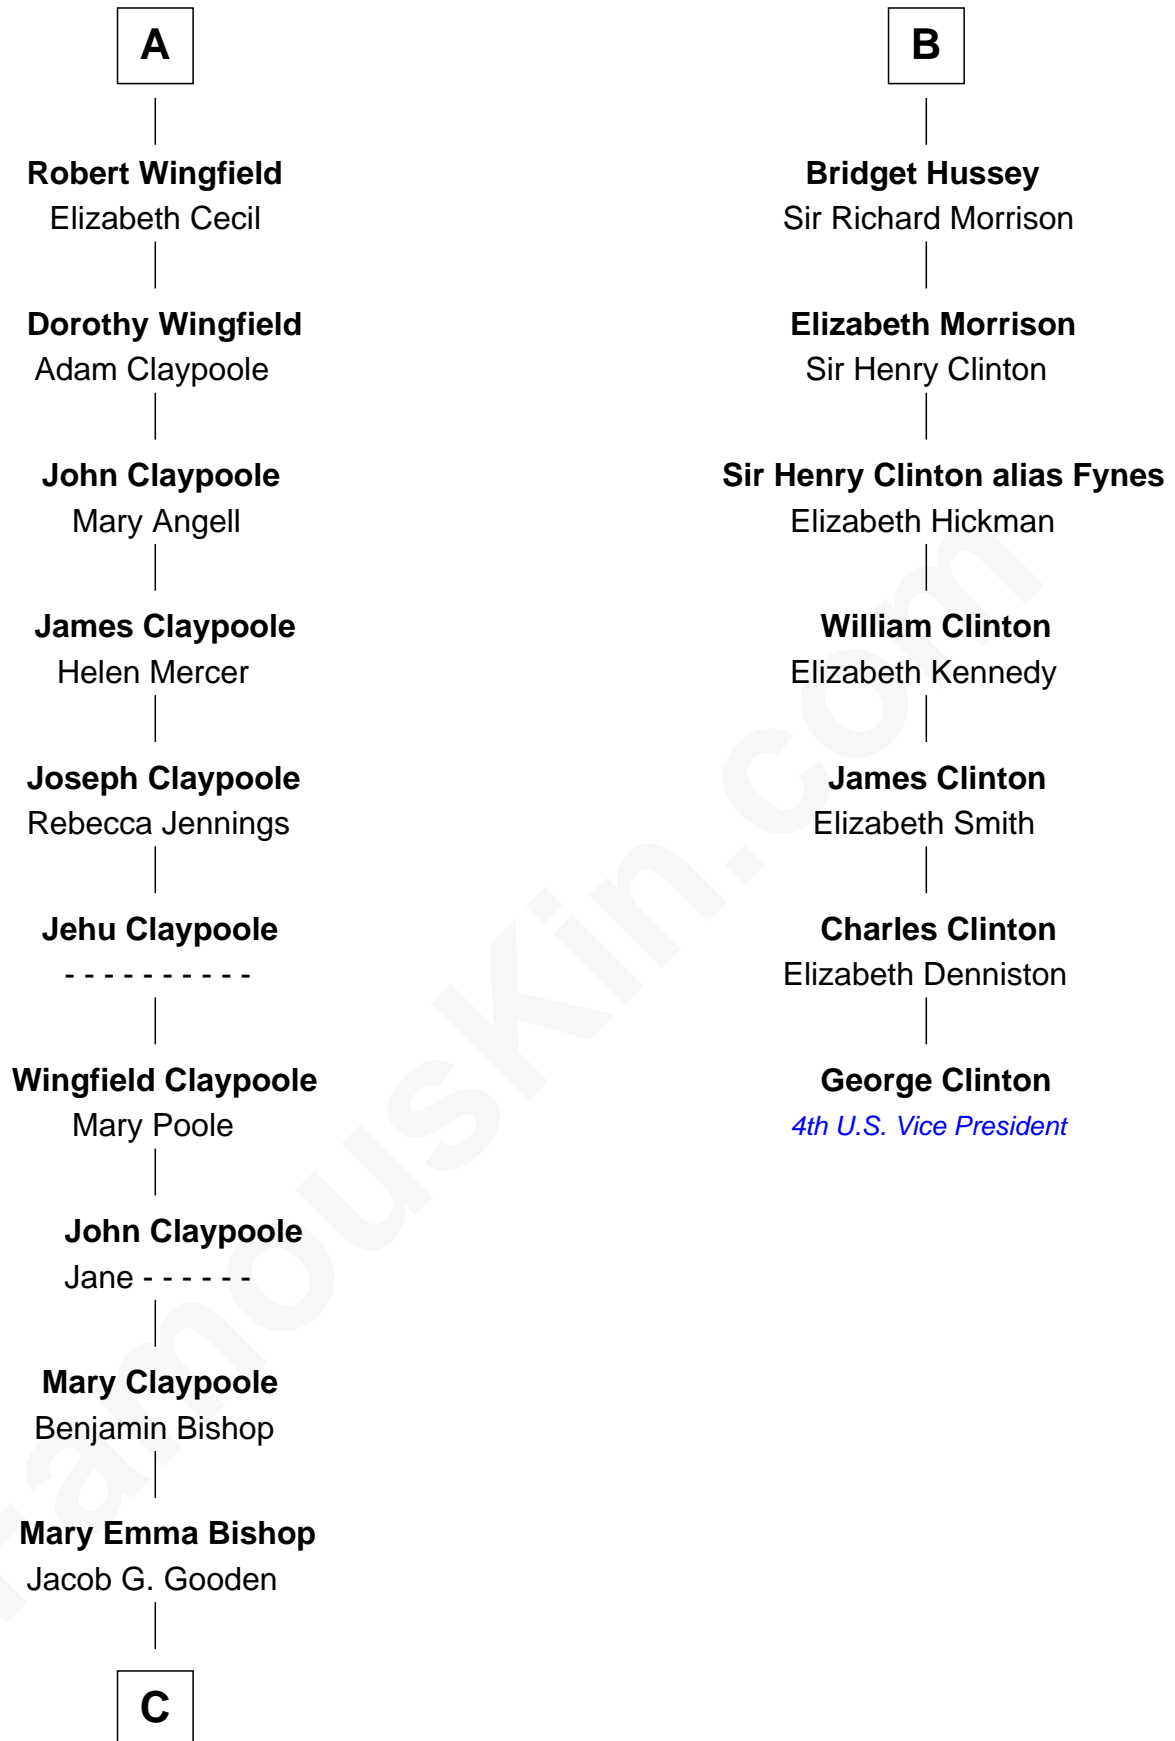

# FamousKin.com Relationship Chart of

**Valerie Bertinelli**

*Television Actress*

13th cousin 7 times removed of

**George Clinton**

*4th U.S. Vice President*

**C**

**Ida P. Gooden**  
Joseph D. Carvin

**Lester Vodges Carvin**  
Elizabeth - - - - -

**Nancy L. Carvin**  
Andrew Francis Bertinelli

**Valerie Bertinelli**  
*Television Actress*

FamousKin.com