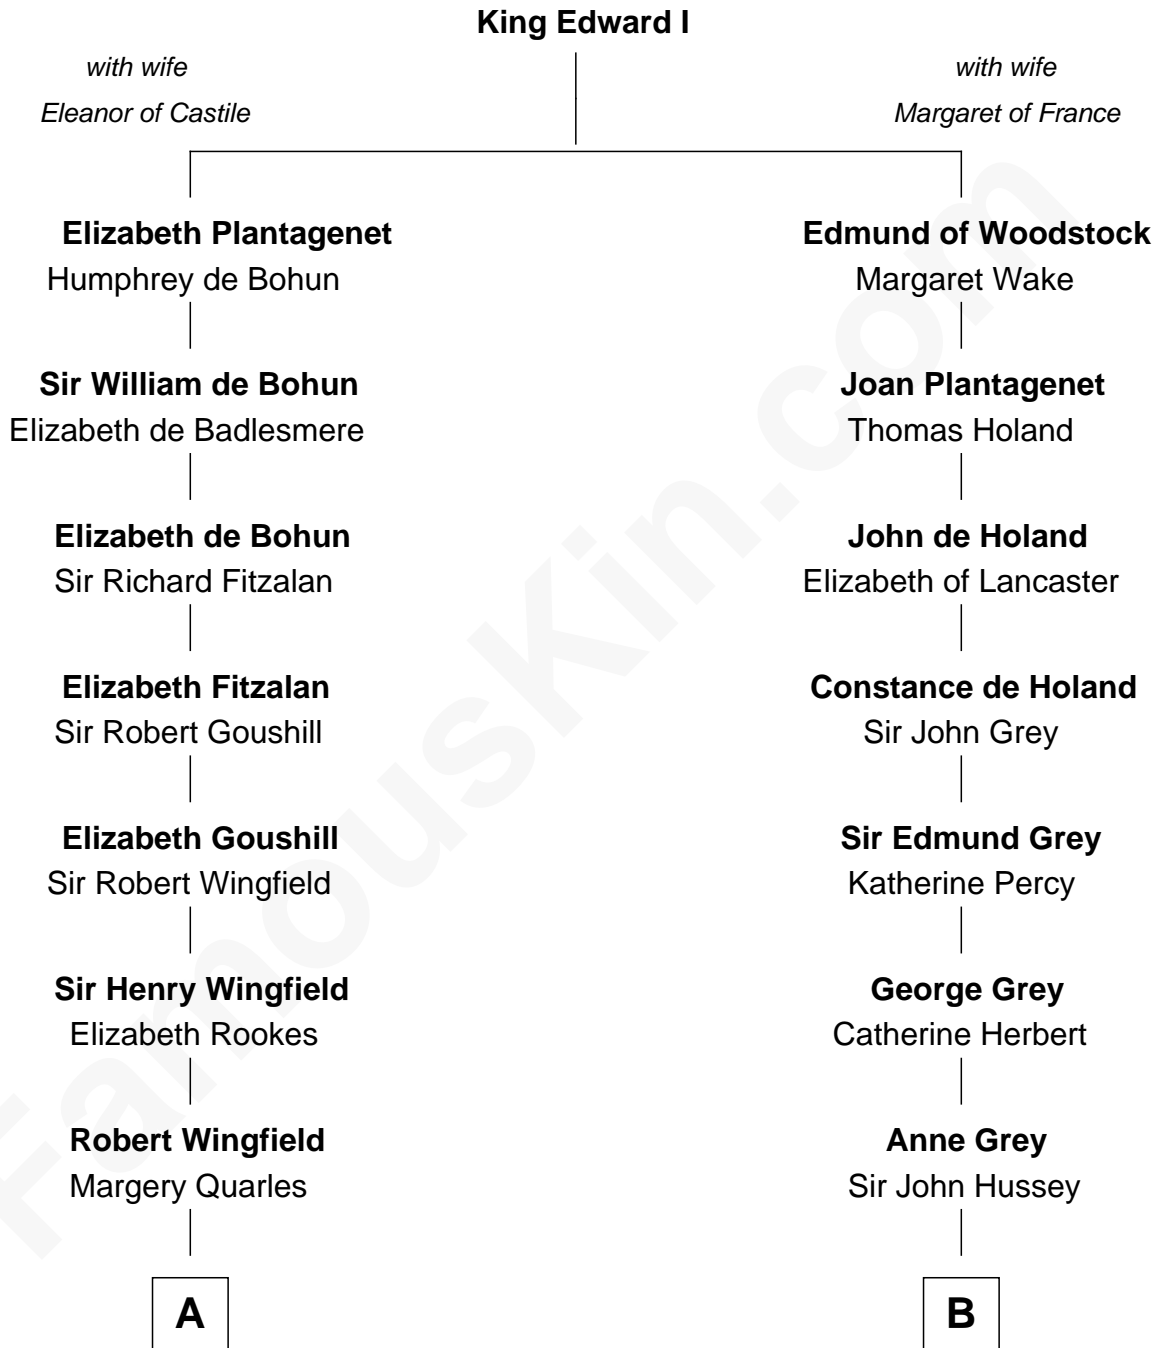

# FamousKin.com Relationship Chart of

**Valerie Bertinelli**

*Television Actress*

13th cousin 7 times removed of

**George Clinton**

*4th U.S. Vice President*

**C**

**Ida P. Gooden**  
Joseph D. Carvin

**Lester Vodges Carvin**  
Elizabeth - - - - -

**Nancy L. Carvin**  
Andrew Francis Bertinelli

**Valerie Bertinelli**  
*Television Actress*

FamousKin.com