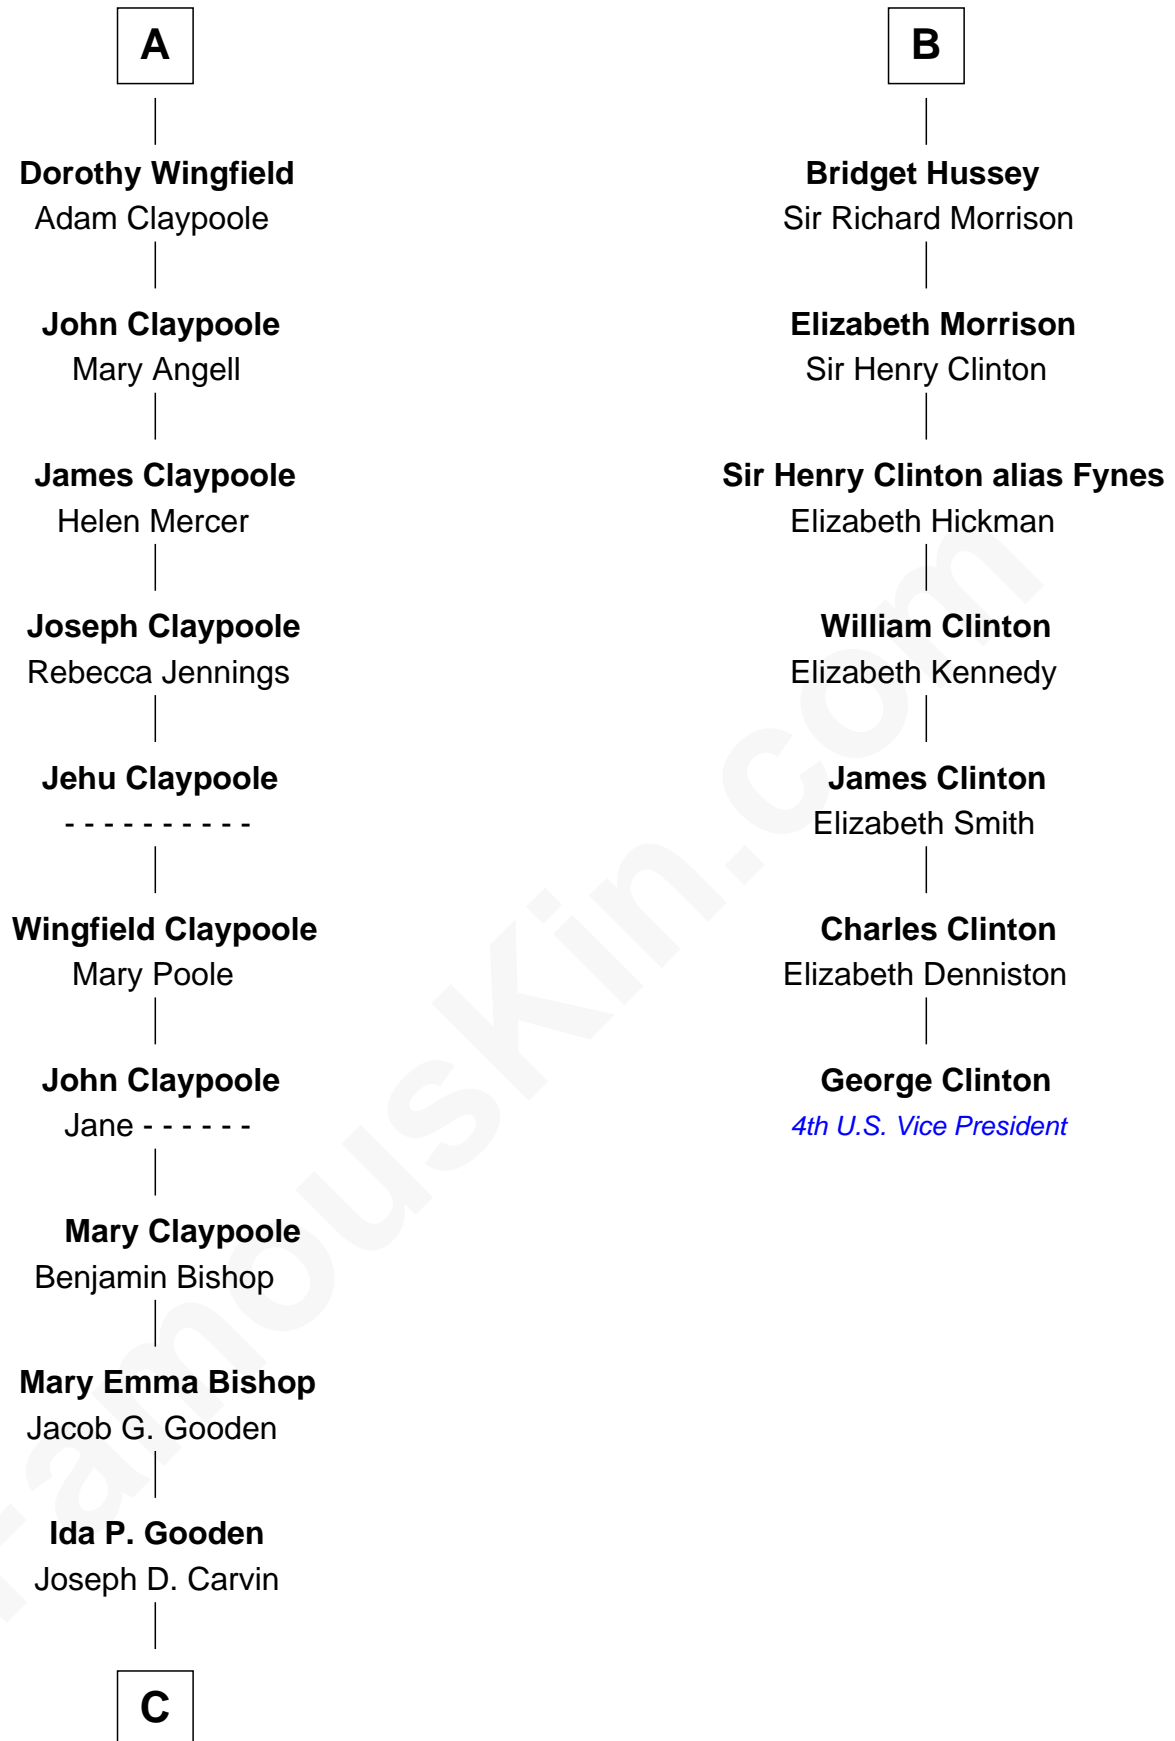

# FamousKin.com Relationship Chart of

**Valerie Bertinelli**

*Television Actress*

13th cousin 6 times removed of

**George Clinton**

*4th U.S. Vice President*

**Henry Plantagenet**

Maud de Chaworth

**Sir Henry Wingfield**

Elizabeth Rookes

**Robert Wingfield**

Margery Quarles

**Robert Wingfield**

Elizabeth Cecil

**A**

**Henry of Lancaster**

Isabella de Beaumont

**Blanche of Lancaster**

John of Gaunt

**Elizabeth of Lancaster**

John de Holand

**Constance de Holand**

Sir John Grey

**Sir Edmund Grey**

Katherine Percy

**George Grey**

Catherine Herbert

**Anne Grey**

Sir John Hussey

**B**

**C**

—  
**Lester Vodges Carvin**