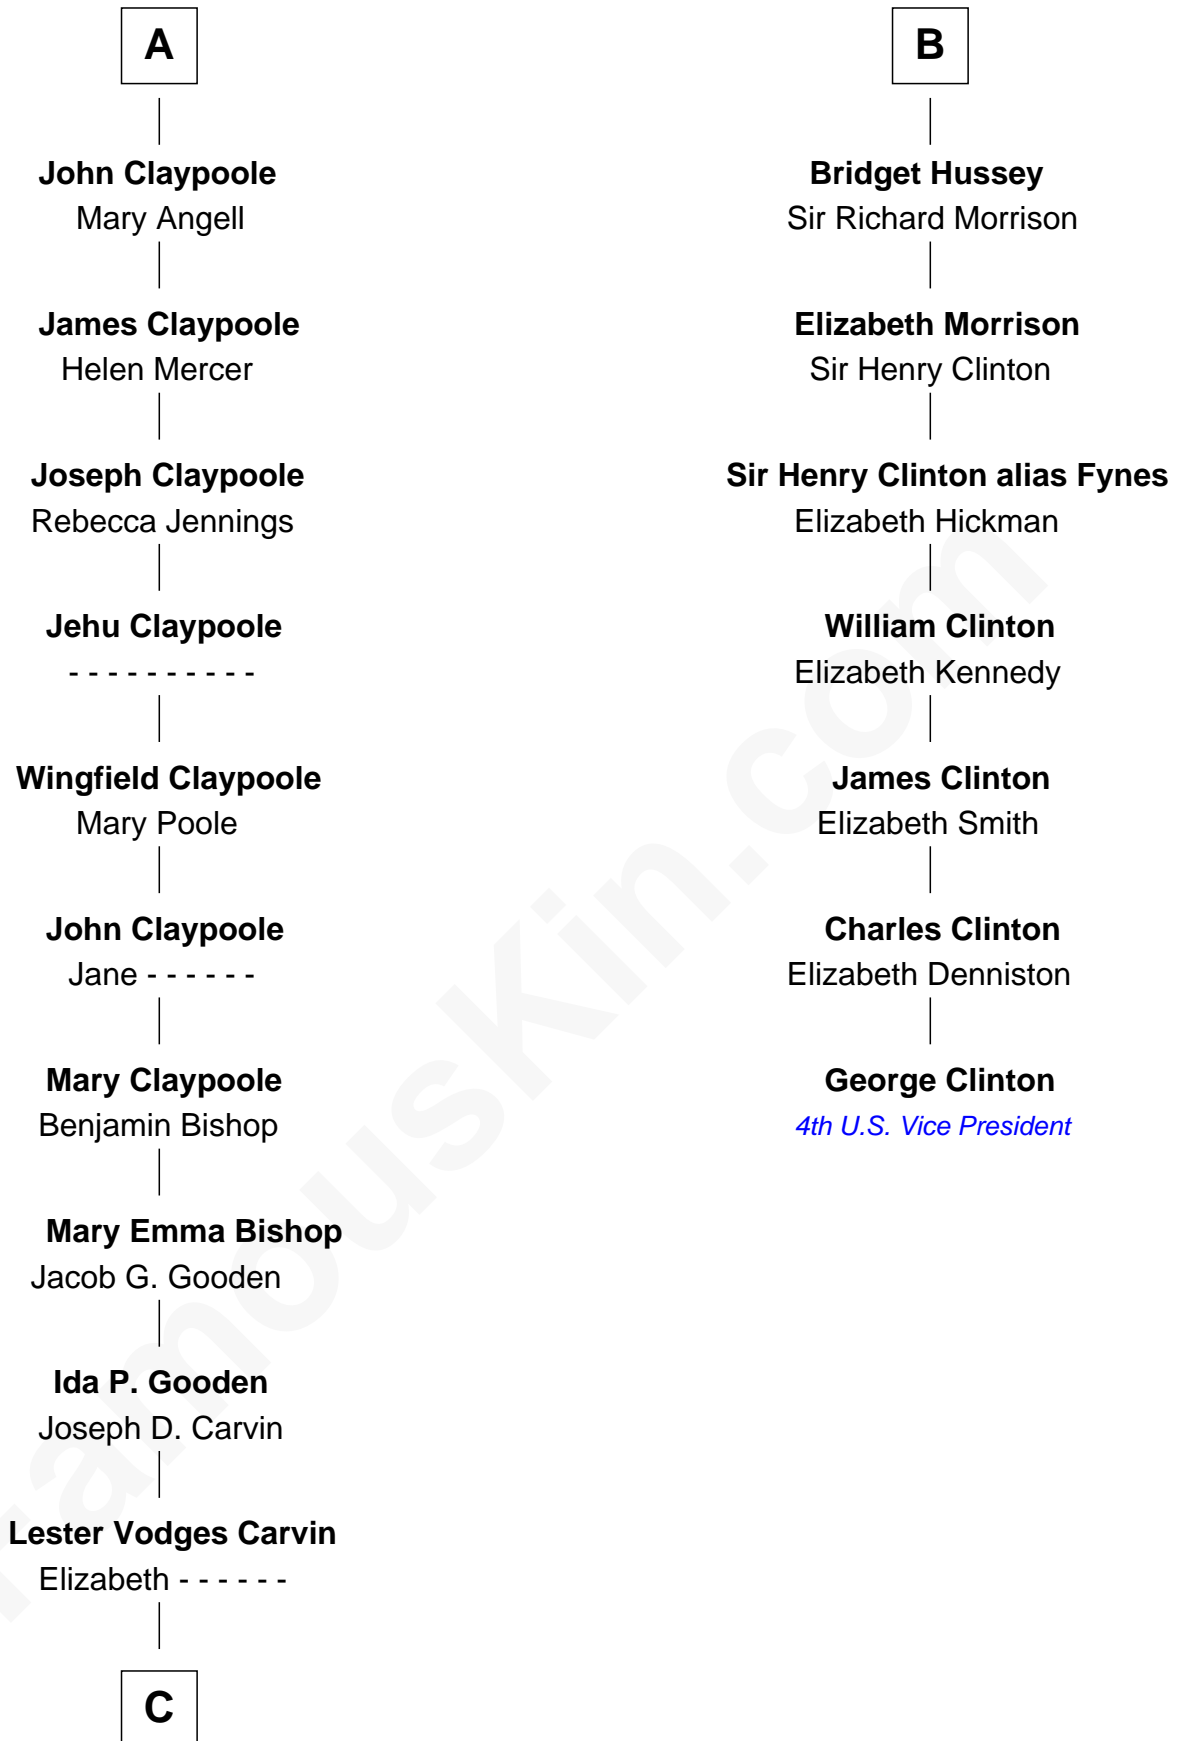

# FamousKin.com Relationship Chart of

**Valerie Bertinelli**

*Television Actress*

13th cousin 5 times removed of

**George Clinton**

*4th U.S. Vice President*

**C**

**Nancy L. Carvin**  
Andrew Francis Bertinelli

**Valerie Bertinelli**  
*Television Actress*

FamousKin.com