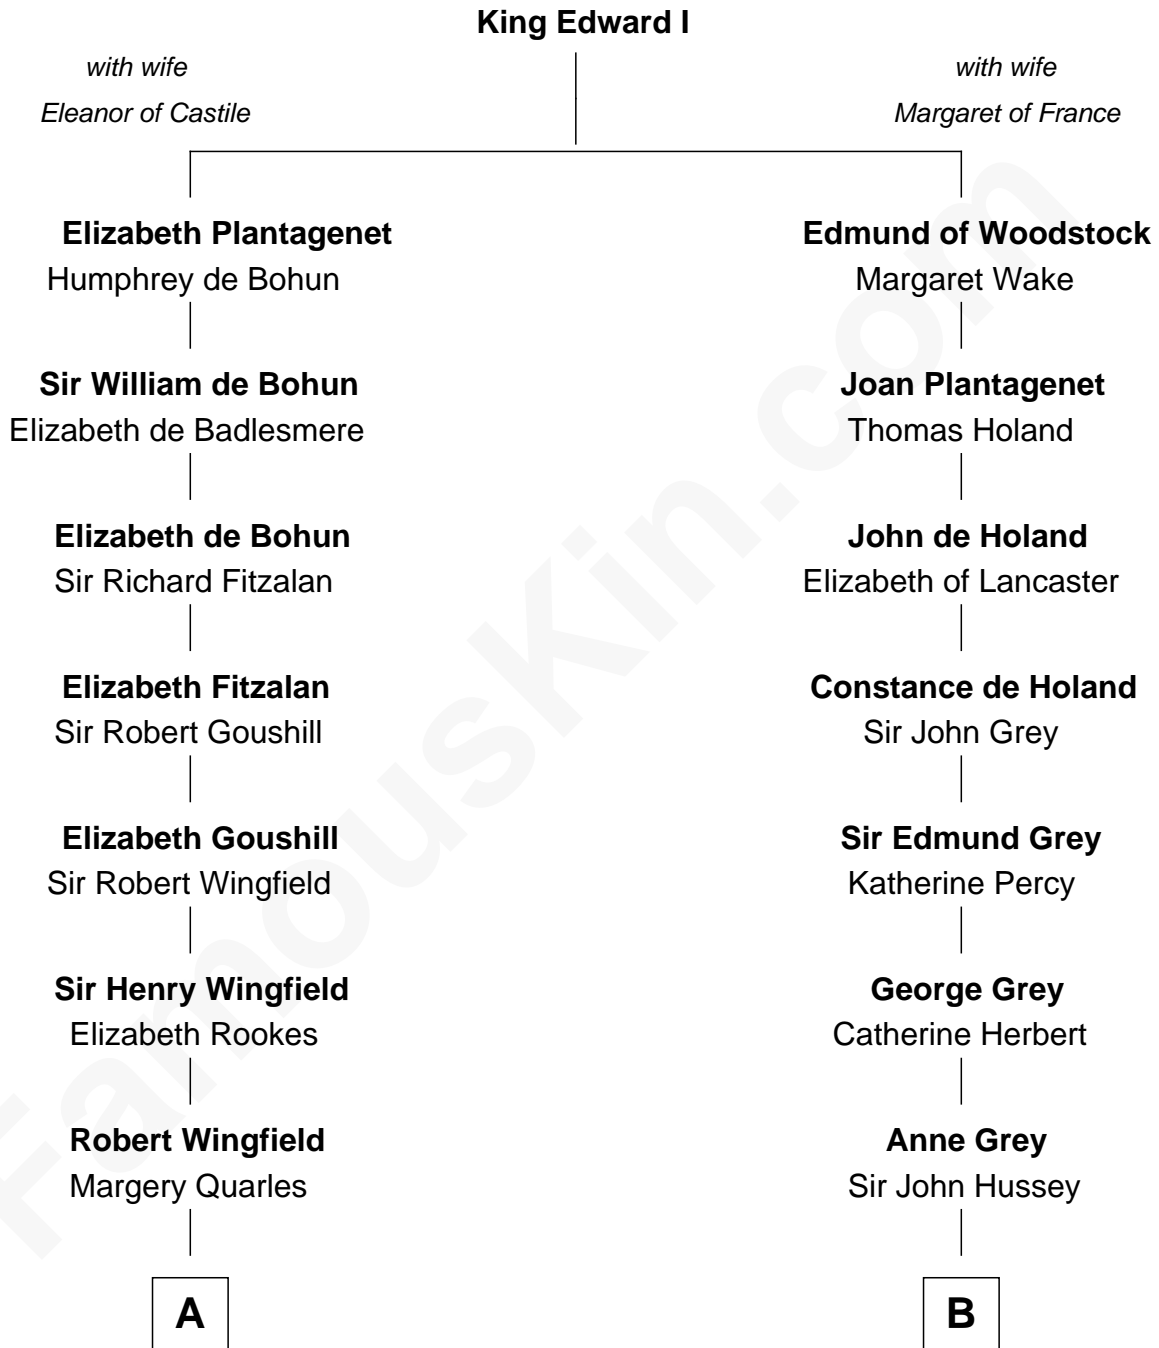

FamousKin.com Relationship Chart of

Valerie Bertinelli

Television Actress

14th cousin 6 times removed of

DeWitt Clinton

6th Governor of New York

C

Ida P. Gooden
Joseph D. Carvin

Lester Vodges Carvin
Elizabeth - - - - -

Nancy L. Carvin
Andrew Francis Bertinelli

Valerie Bertinelli
Television Actress

FamousKin.com