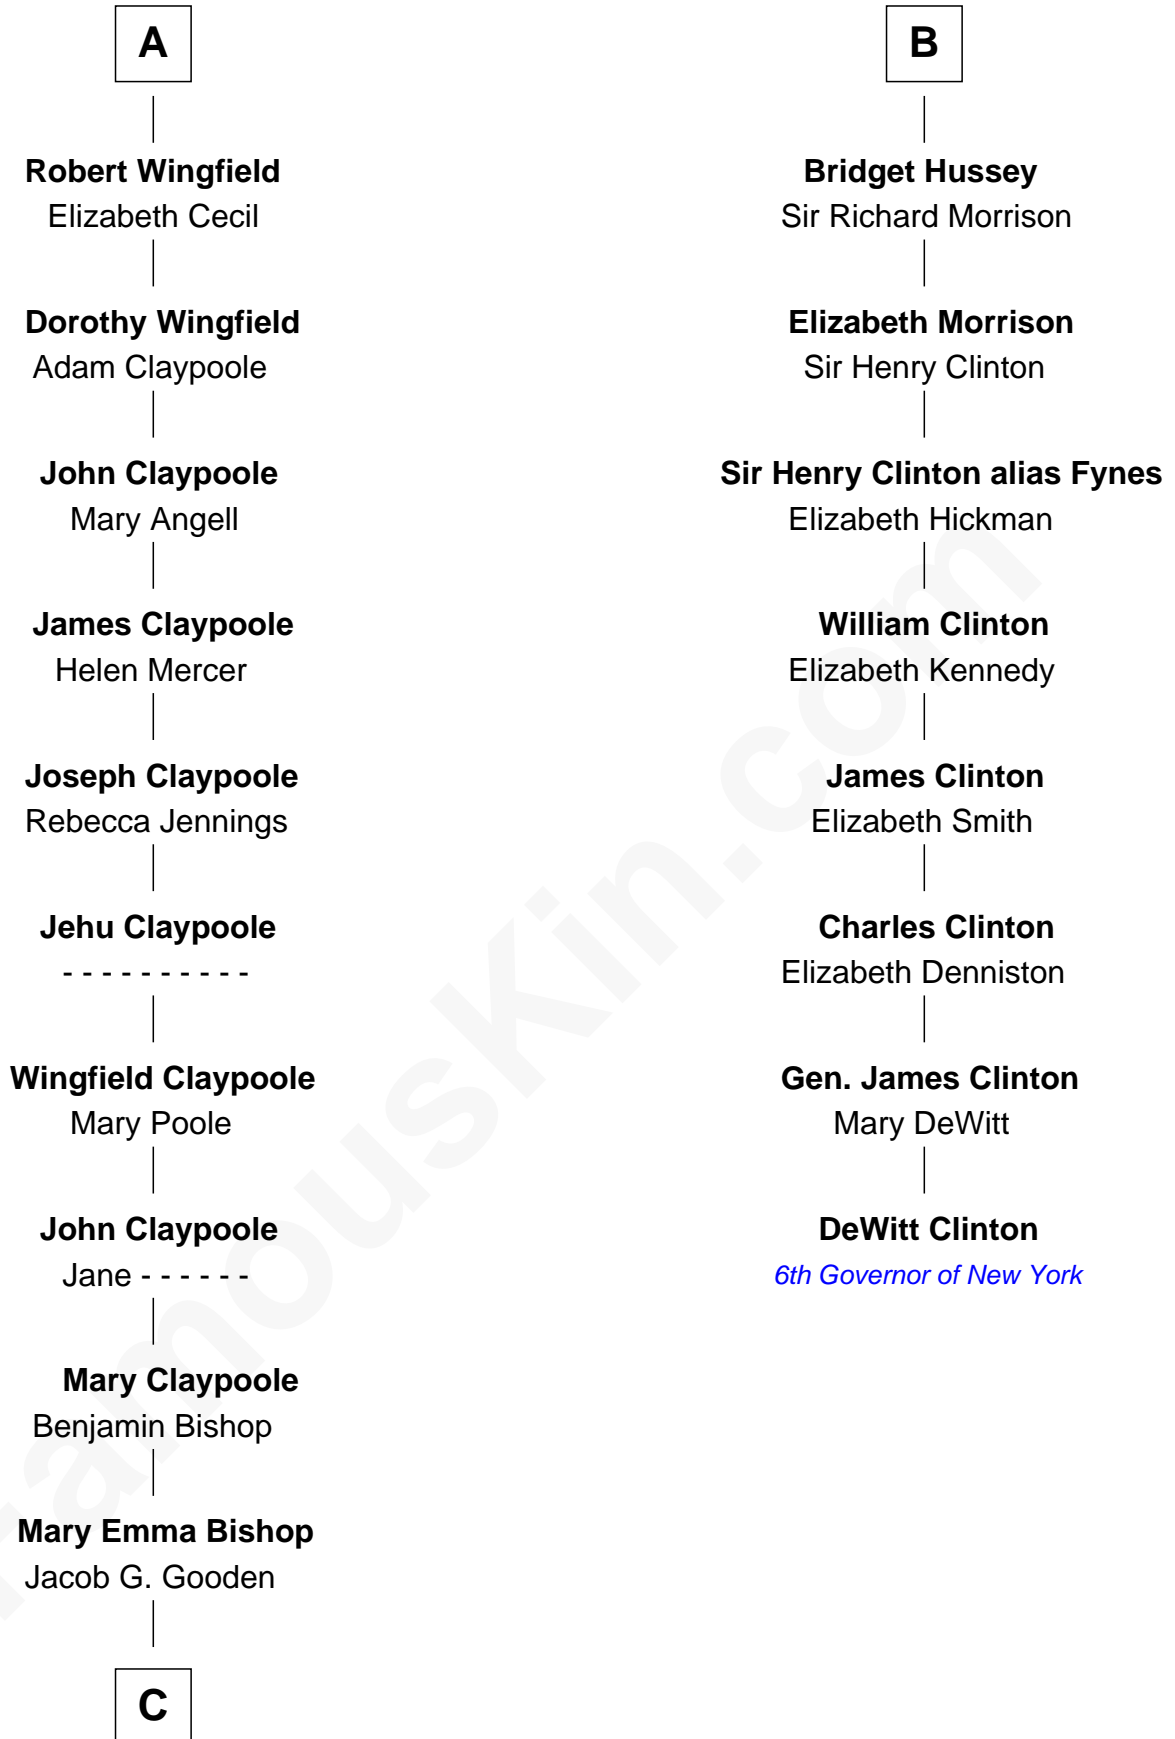

FamousKin.com Relationship Chart of

Valerie Bertinelli

Television Actress

14th cousin 6 times removed of

DeWitt Clinton

6th Governor of New York

C

Ida P. Gooden
Joseph D. Carvin

Lester Vodges Carvin
Elizabeth - - - - -

Nancy L. Carvin
Andrew Francis Bertinelli

Valerie Bertinelli
Television Actress

FamousKin.com