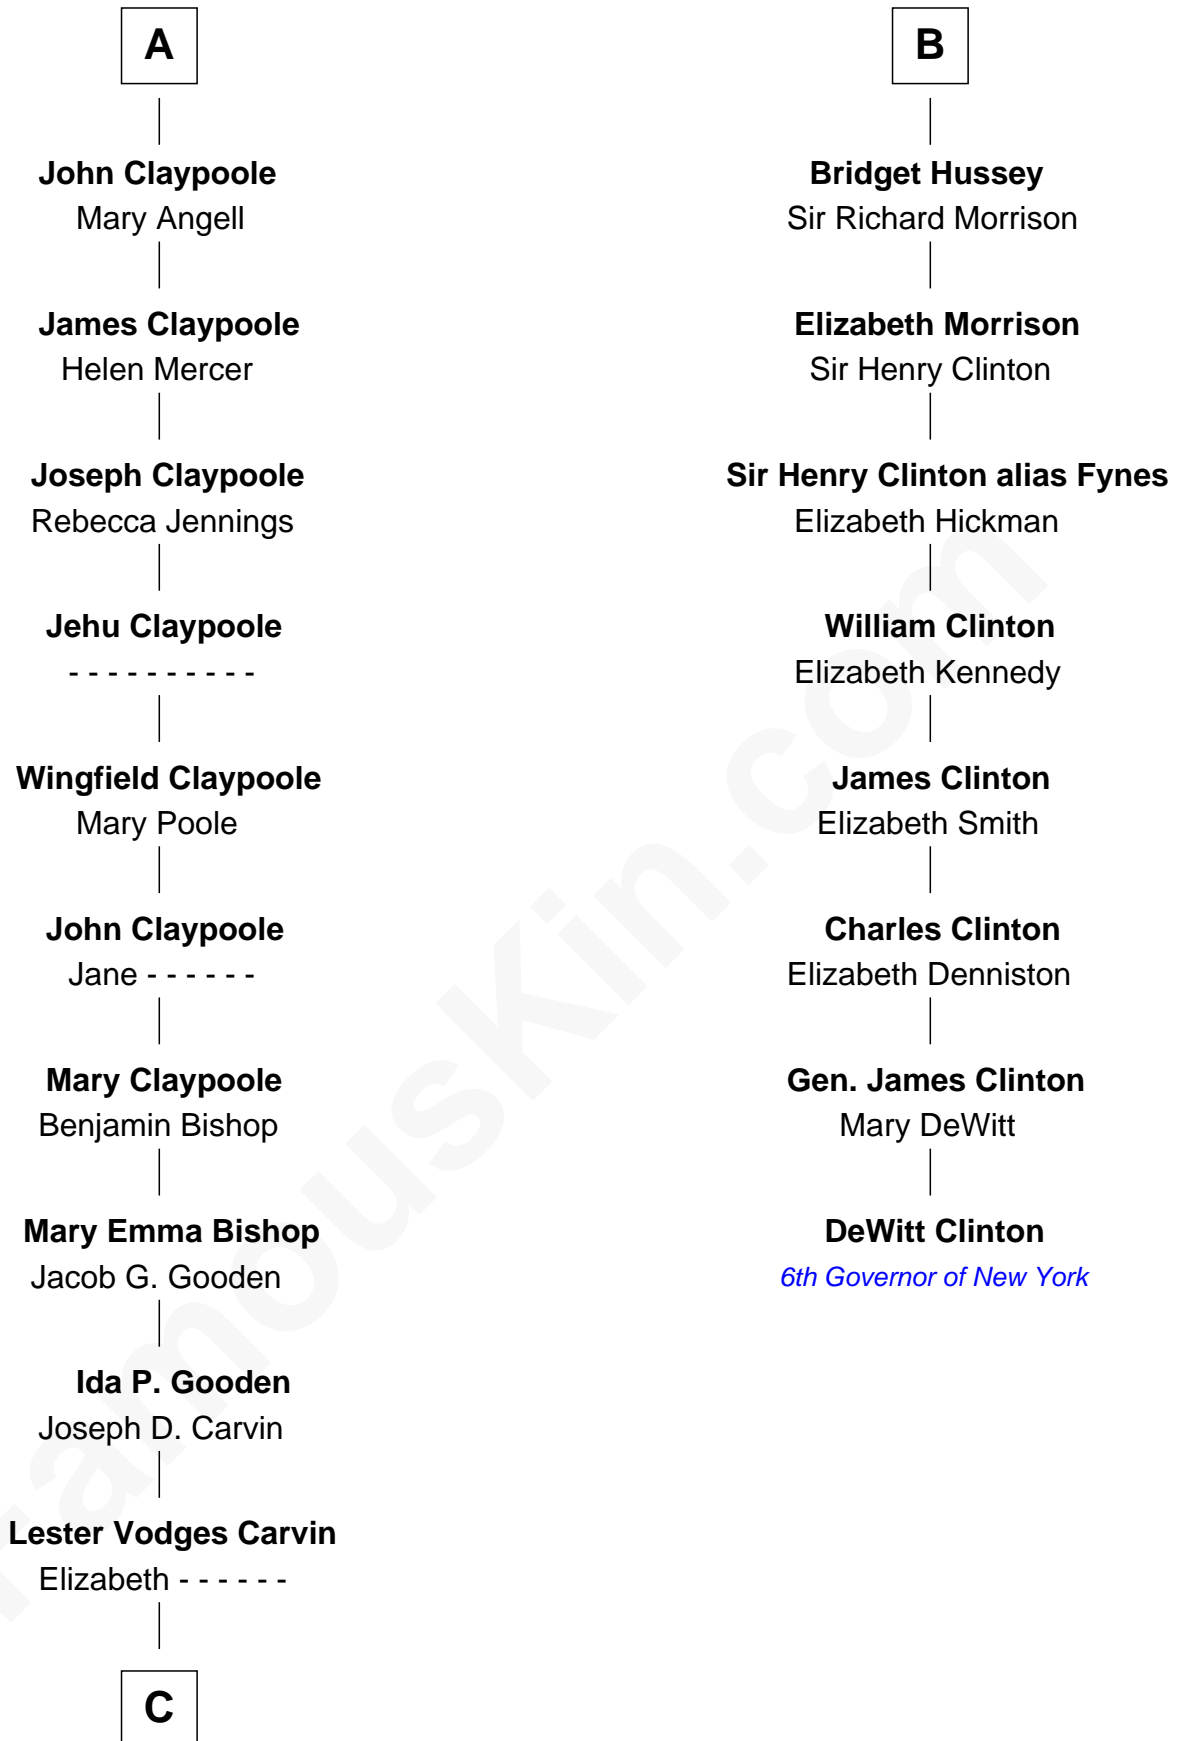

FamousKin.com Relationship Chart of

Valerie Bertinelli

Television Actress

14th cousin 4 times removed of

DeWitt Clinton

6th Governor of New York

C

Nancy L. Carvin
Andrew Francis Bertinelli