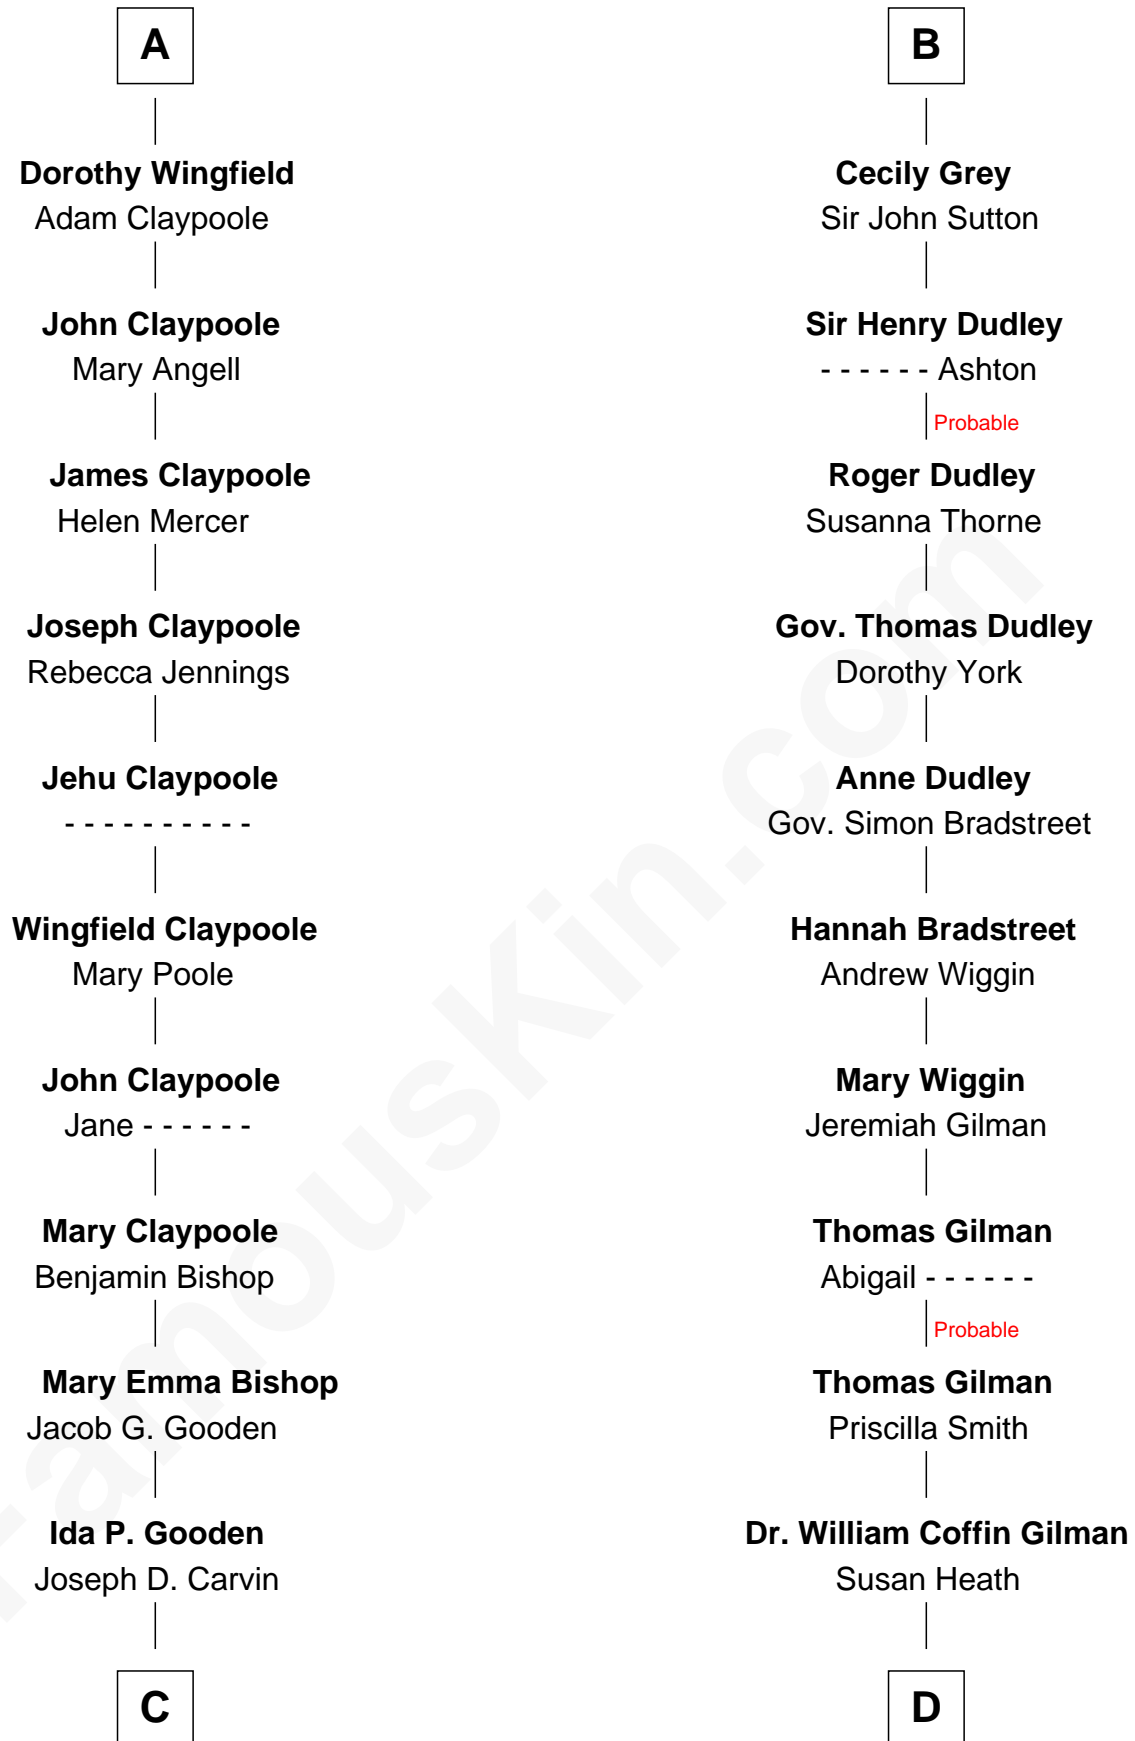

FamousKin.com Relationship Chart of

Valerie Bertinelli

Television Actress

19th cousin 2 times removed of

George Hamilton

TV and Movie Actor

Bartholomew de Badlesmere

Margaret de Clare

Sir Henry Wingfield

Elizabeth Rookes

Robert Wingfield

Margery Quarles

Robert Wingfield

Elizabeth Cecil

A

Margery de Badlesmere

Sir William de Ros

Thomas de Ros

Beatrice de Stafford

Margaret de Ros

Sir Reynold Grey

Margaret Grey

Sir William Bonville

William Bonville

Elizabeth Harington

William Bonville

Katherine Neville

Cecily Bonville

Thomas Grey

B

C

Lester Vodges Carvin