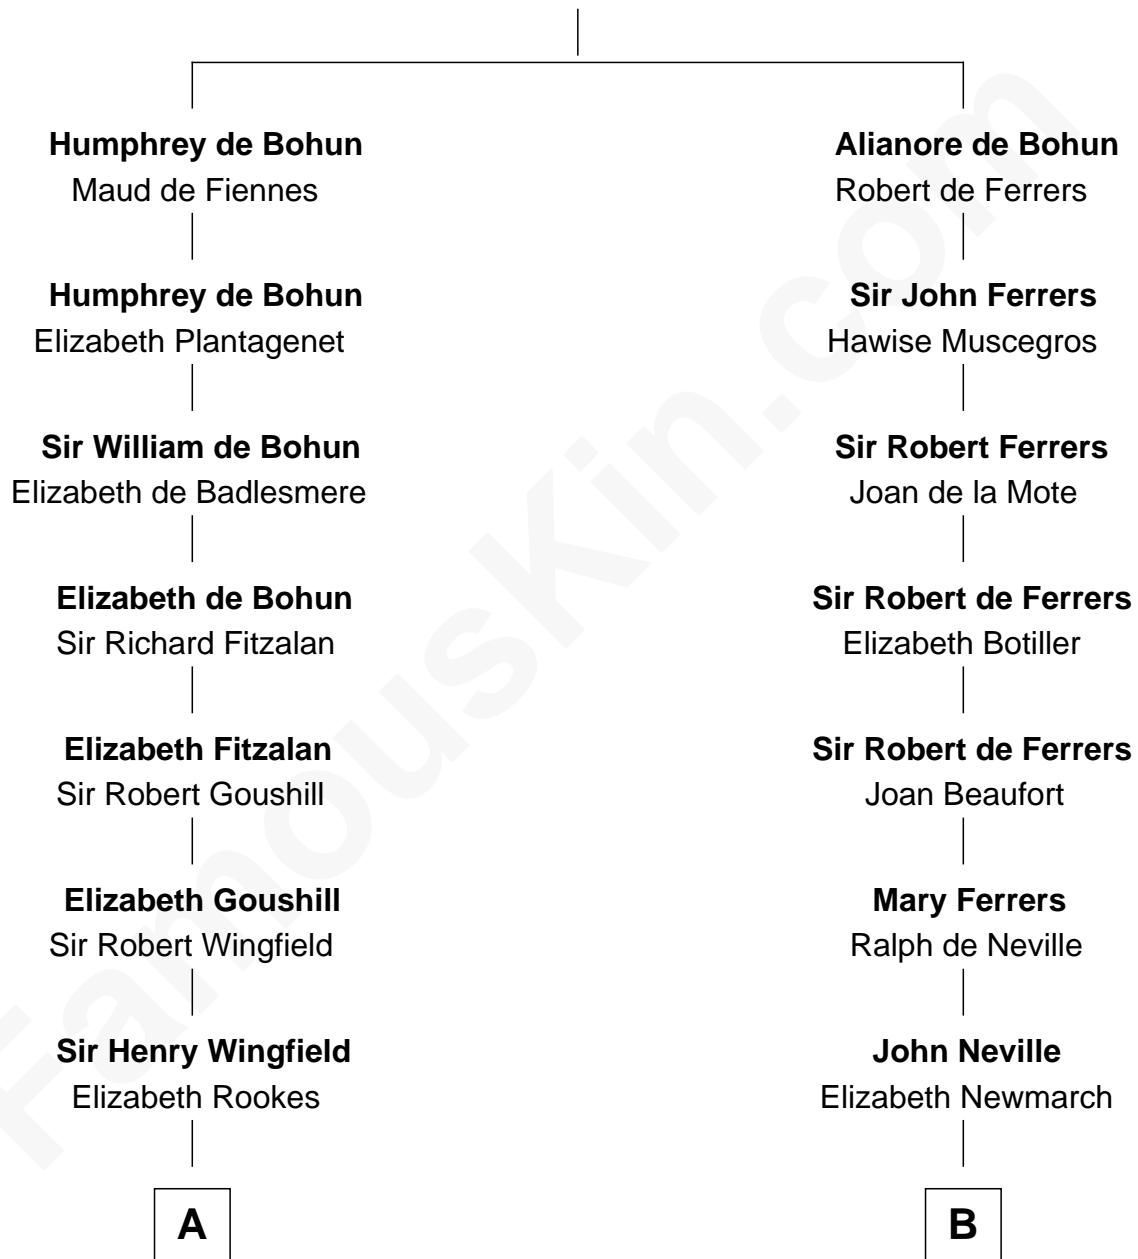

FamousKin.com Relationship Chart of

Valerie Bertinelli

Television Actress

21st cousin of

Charles A. Pillsbury

Co-Founder of C.A. Pillsbury Co.

Sir Humphrey de Bohun

Eleanor de Braiose