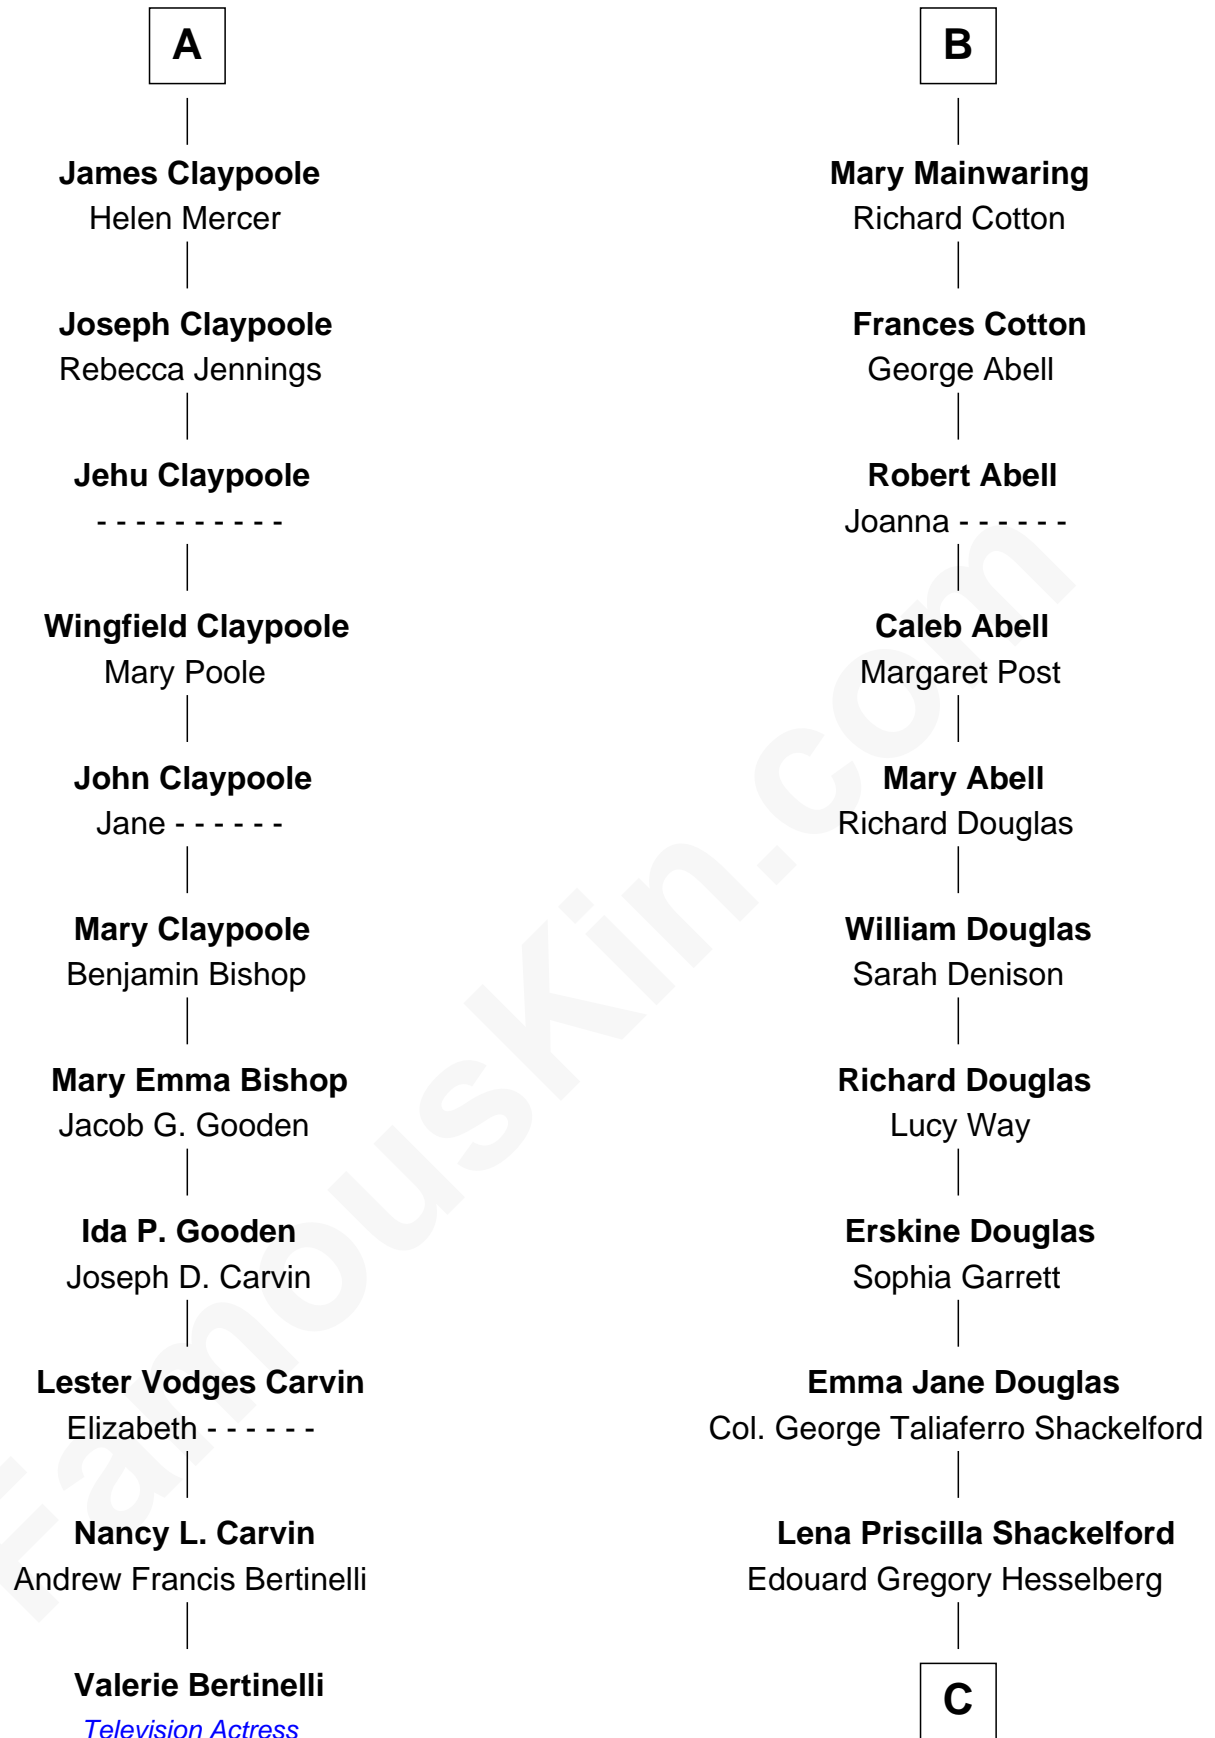

# FamousKin.com Relationship Chart of

**Valerie Bertinelli**

*Television Actress*

17th cousin 2 times removed of

**Illeana Douglas**

*TV and Movie Actress*

**Sir Richard Fitzalan**

Elizabeth de Bohun

Sir William Beauchamp

**Joan Beauchamp**

James Butler

**Elizabeth Butler**

John Talbot

**Ann Talbot**

Sir Henry Vernon

**Elizabeth Vernon**

Sir Robert Corbet

**Dorothy Corbet**

Sir Richard Mainwaring

**Sir Arthur Mainwaring**

Margaret Mainwaring

**B**

C

**Melvyn Edouard Hesselberg**

Rosalind Hightower

**Gregory Hesselberg**

Joan Georgescu

**Illeana Douglas**

*TV and Movie Actress*

FamousKin.com