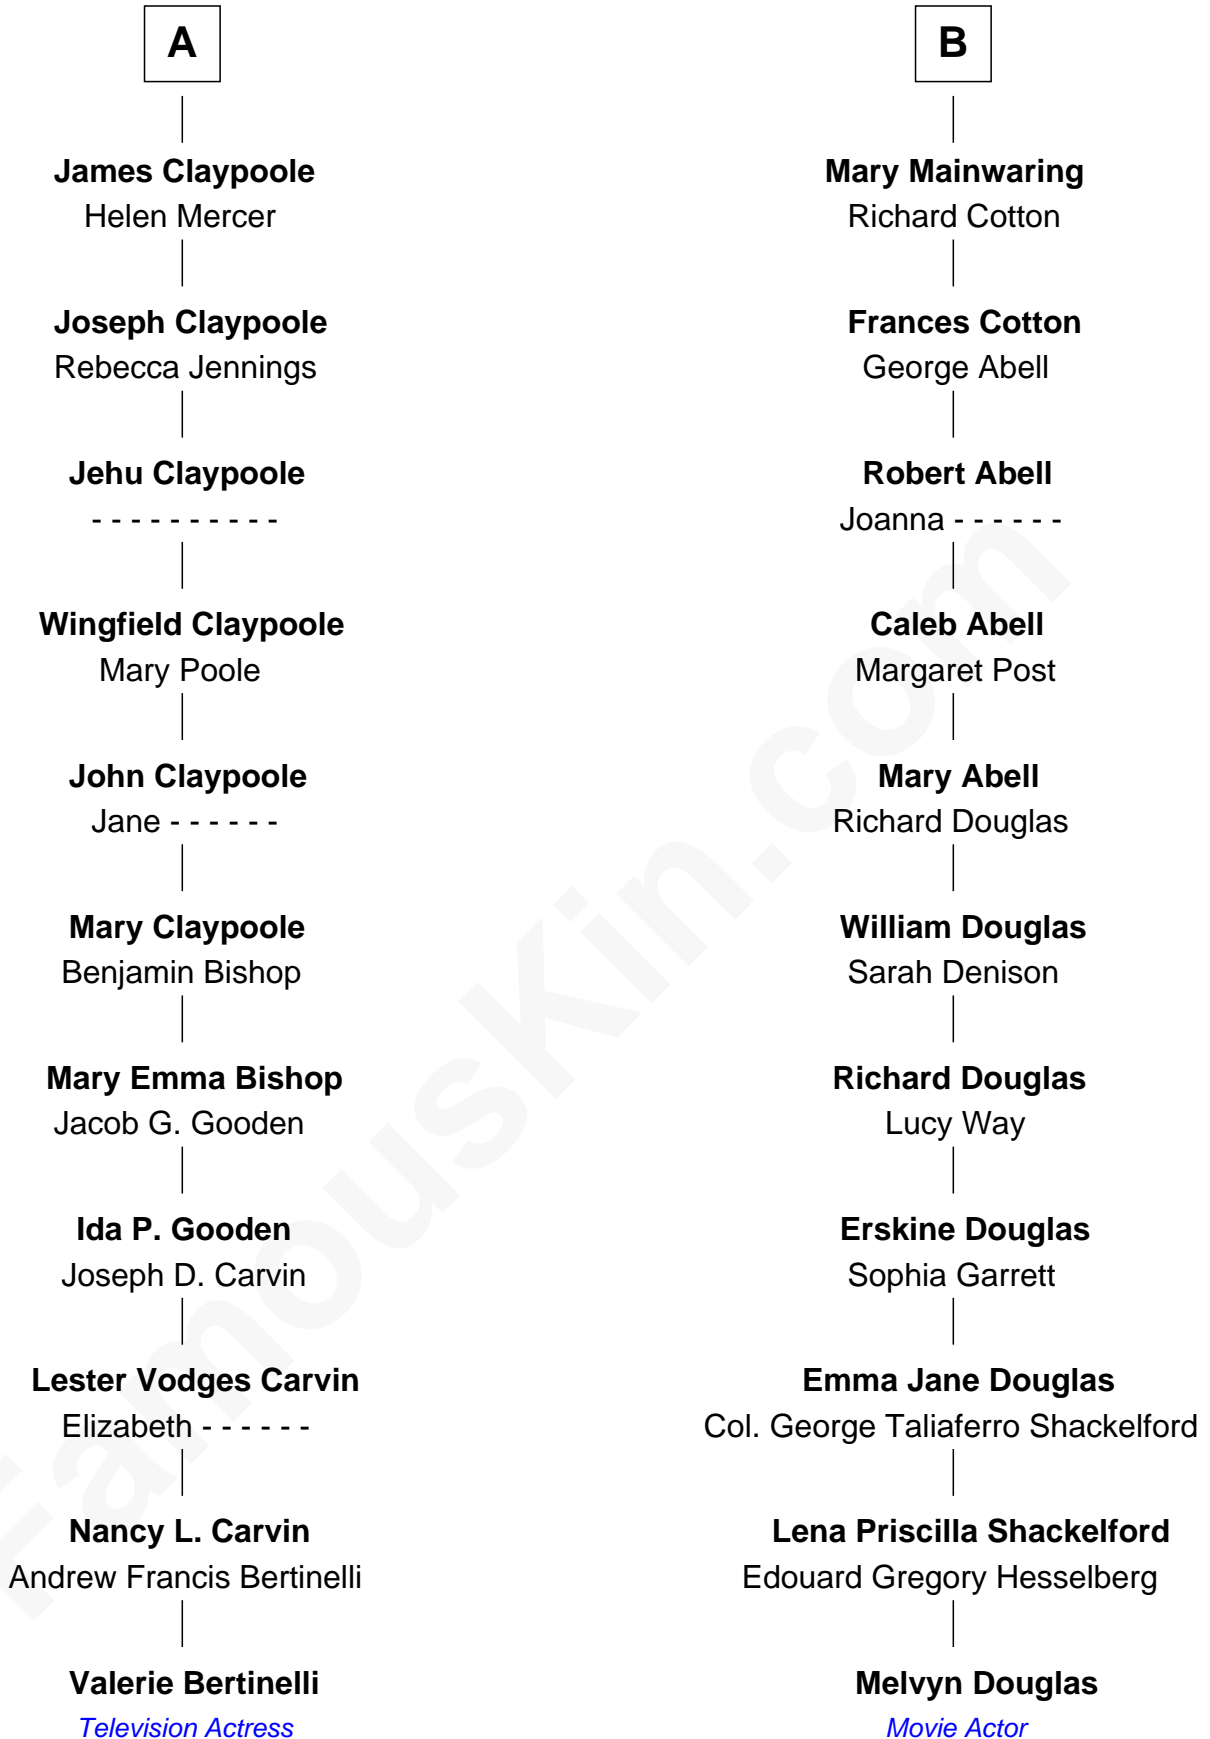

# FamousKin.com Relationship Chart of

**Valerie Bertinelli**

*Television Actress*

17th cousin of

**Melvyn Douglas**

*Movie Actor*

**Sir Richard Fitzalan**

Elizabeth de Bohun

**Elizabeth Fitzalan**

Sir Robert Goushill

**Elizabeth Goushill**

Sir Robert Wingfield

**Sir Henry Wingfield**

Elizabeth Rookes

**Robert Wingfield**

Margery Quarles

Sir William Beauchamp

**Joan Beauchamp**

James Butler

**Elizabeth Butler**

John Talbot

**Ann Talbot**

Sir Henry Vernon

**Elizabeth Vernon**

Sir Robert Corbet

**Dorothy Corbet**

Sir Richard Mainwaring

**Sir Arthur Mainwaring**

Margaret Mainwaring

**B**

Valerie Bertinelli photo by [Mark Coggins](#) (CC BY 2.0)