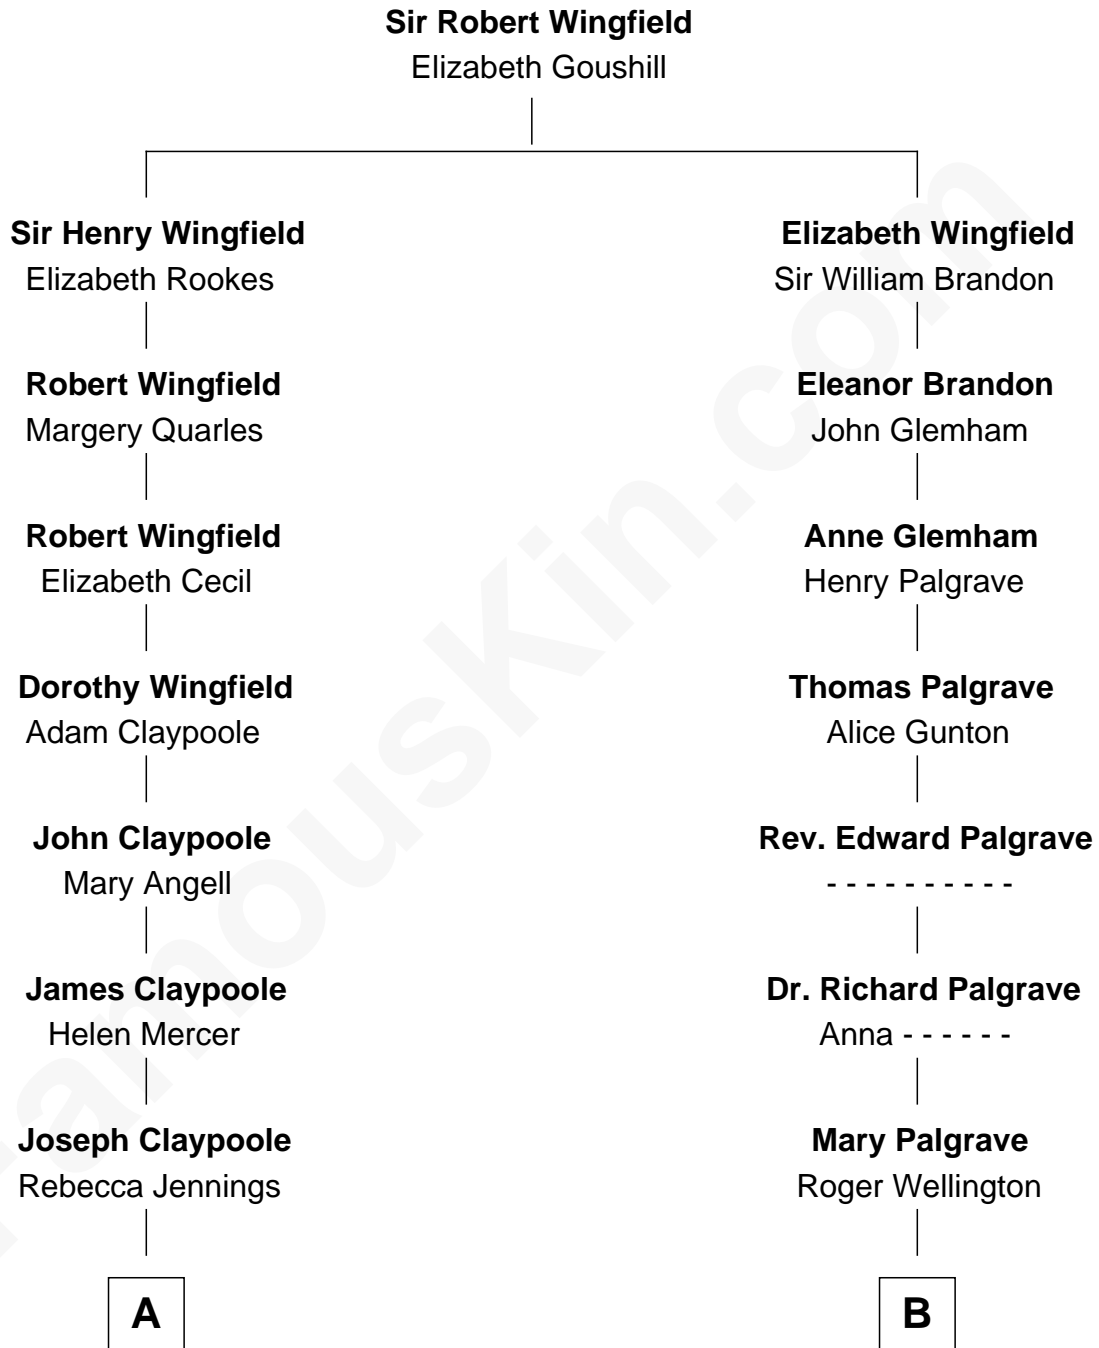

# FamousKin.com Relationship Chart of

**Valerie Bertinelli**

*Television Actress*

15th cousin 3 times removed of

**Sarah Palin**

*9th Governor of Alaska*

**C**

Charles Richard Heath

Sarah Sheeran

**Sarah Palin**

*9th Governor of Alaska*

FamousKin.com