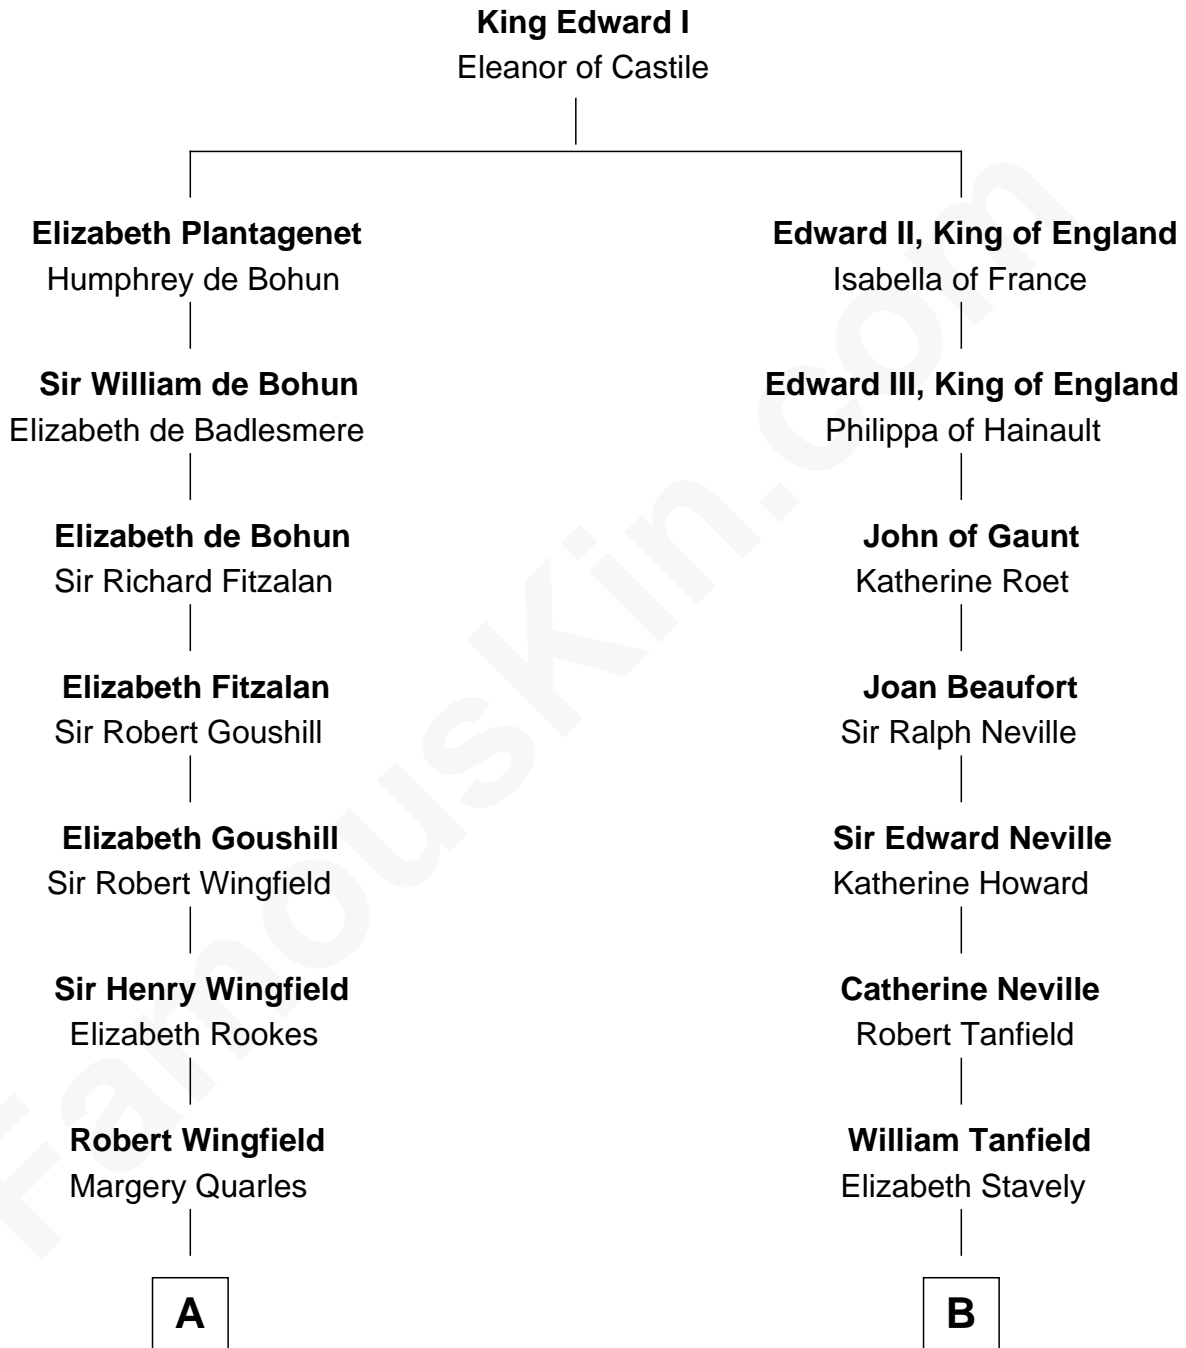

# FamousKin.com Relationship Chart of

**Valerie Bertinelli**

*Television Actress*

15th cousin 5 times removed of

**Thomas Jefferson**

*3rd U.S. President and Signer of the Declaration of Independence*

**C**

**Ida P. Gooden**  
Joseph D. Carvin

**Lester Vodges Carvin**  
Elizabeth - - - - -

**Nancy L. Carvin**  
Andrew Francis Bertinelli

**Valerie Bertinelli**  
*Television Actress*

FamousKin.com