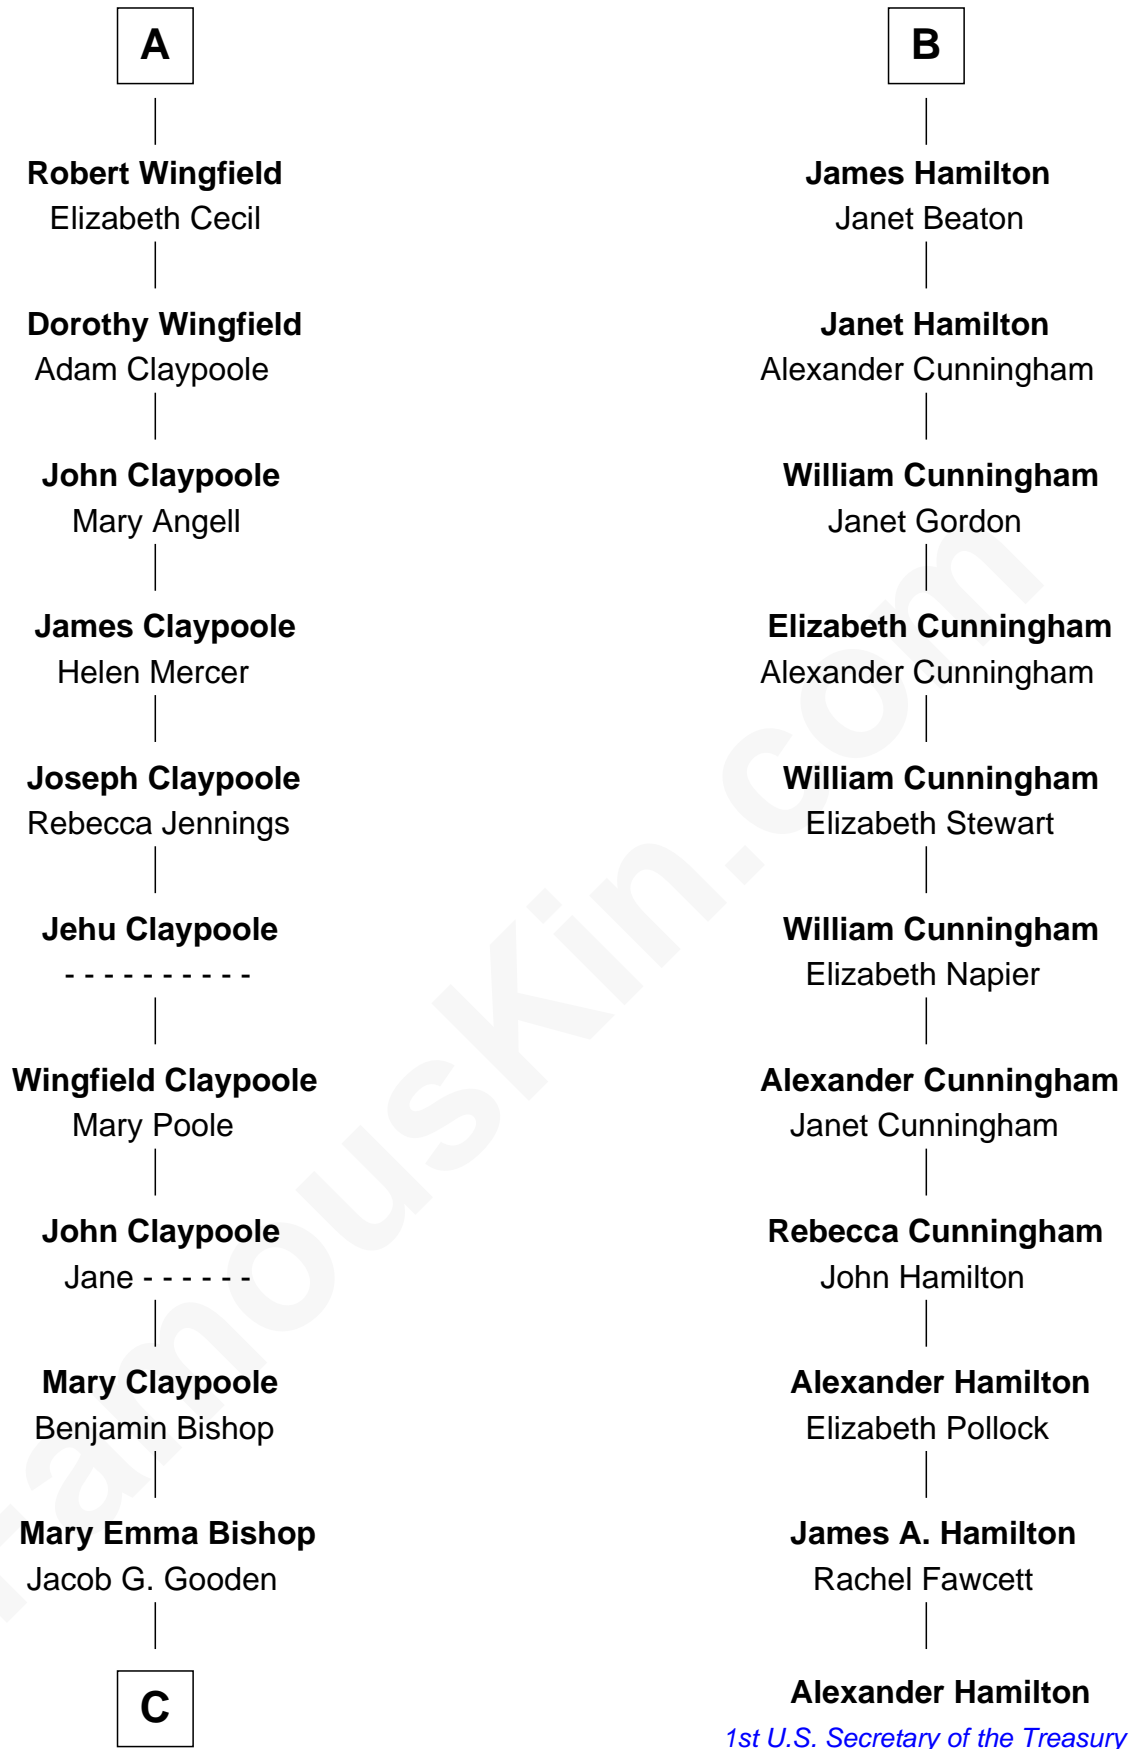

FamousKin.com Relationship Chart of

Valerie Bertinelli

Television Actress

17th cousin 3 times removed of

Alexander Hamilton

1st U.S. Secretary of the Treasury

C

Ida P. Gooden
Joseph D. Carvin

Lester Vodges Carvin
Elizabeth - - - - -

Nancy L. Carvin
Andrew Francis Bertinelli

Valerie Bertinelli
Television Actress

FamousKin.com