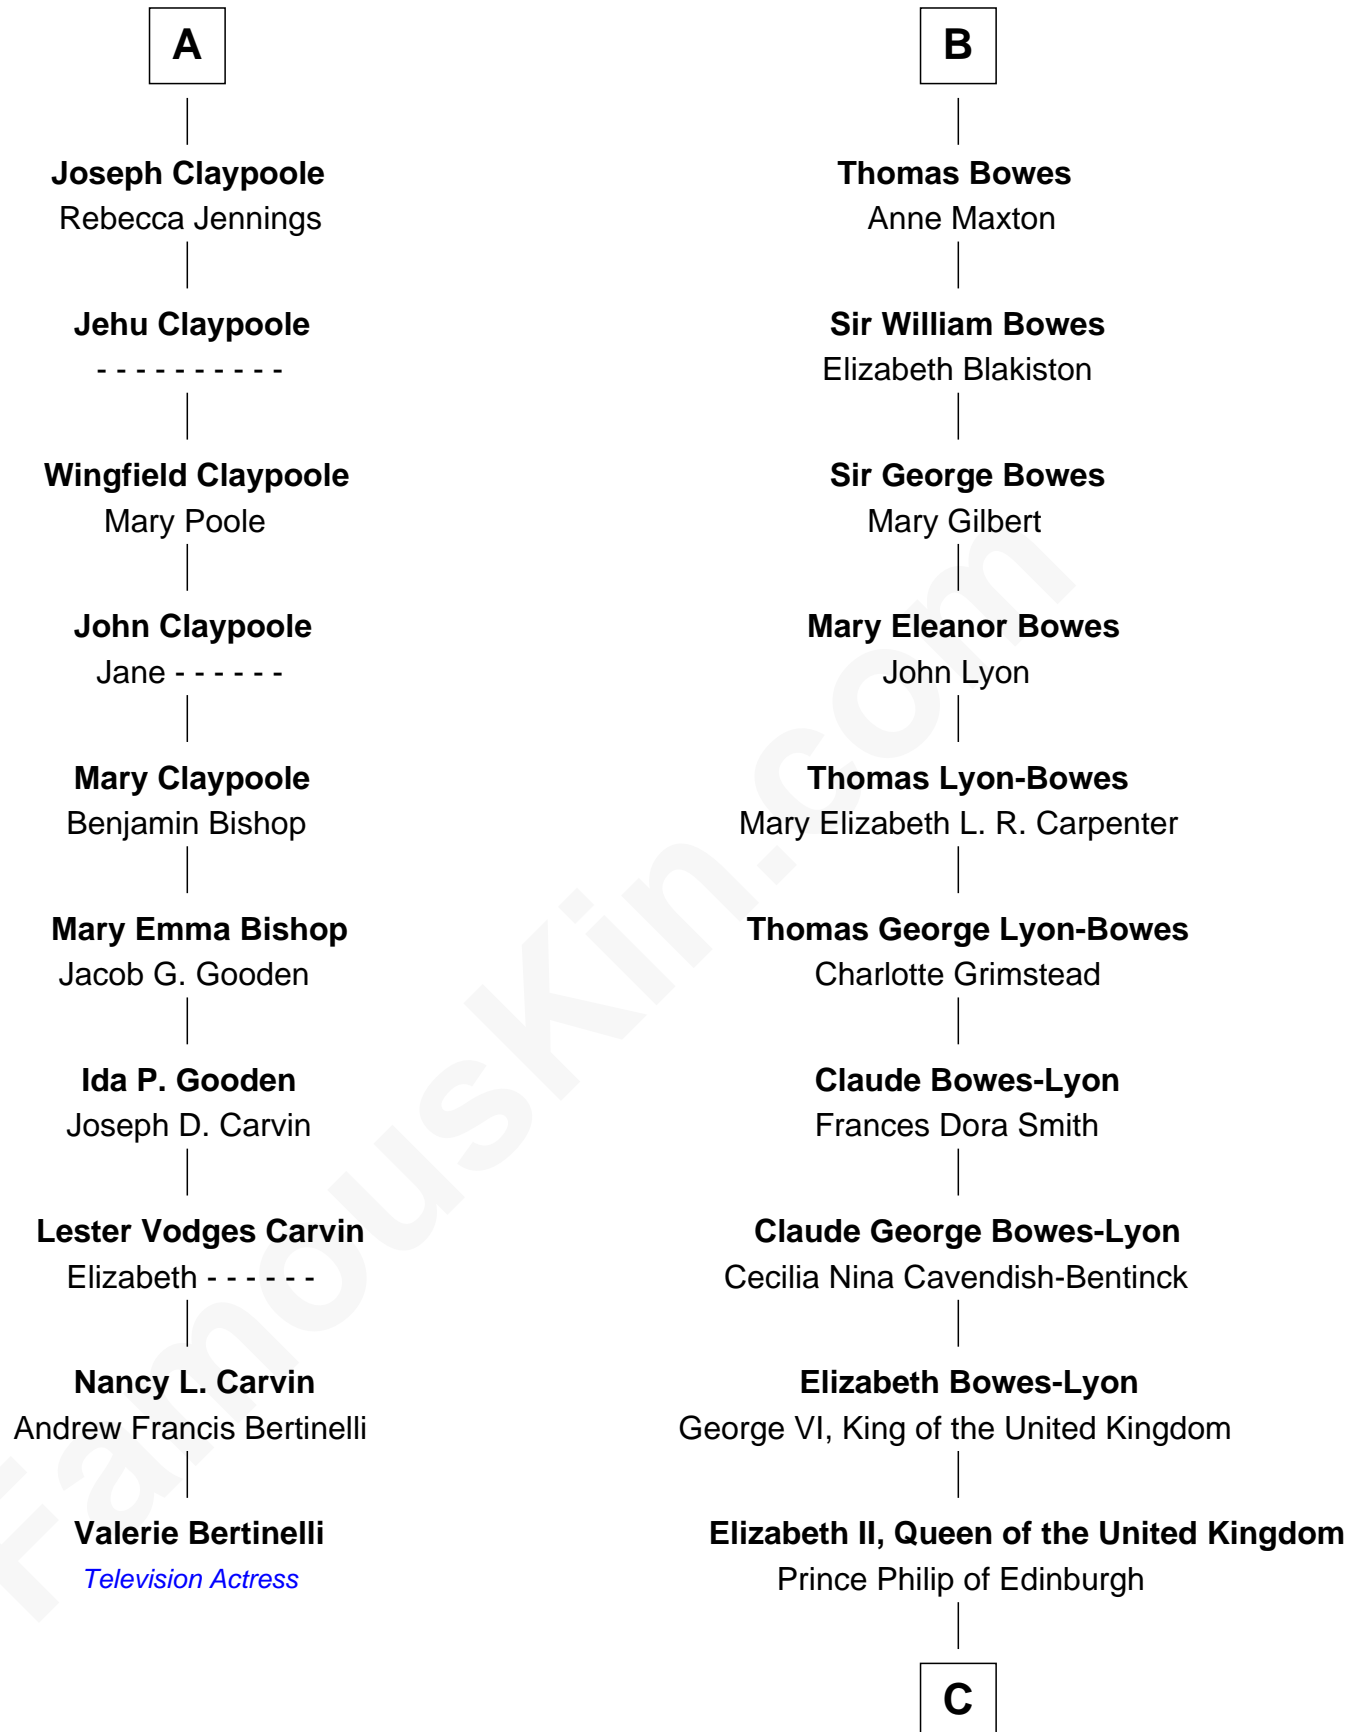

# FamousKin.com Relationship Chart of

**Valerie Bertinelli**

*Television Actress*

16th cousin 2 times removed of

**Prince William**

*Prince of Wales*

**Sir Robert Goushill**

Elizabeth Fitzalan

**Elizabeth Goushill**

Sir Robert Wingfield

**Sir Henry Wingfield**

Elizabeth Rookes

**Robert Wingfield**

Margery Quarles

**Robert Wingfield**

Elizabeth Cecil

Sir Thomas Stanley

**Margaret Stanley**

Sir William Troutbeck

**Adam Troutbeck**

Joan Molyneux

**Margaret Troutbeck**

Sir John Talbot

**Sir John Talbot**

Frances Giffard

**Jane Talbot**

Sir George Bowes

**Thomas Bowes**

Anne Warcop

**B**

C

Charles III, King of the United Kingdom