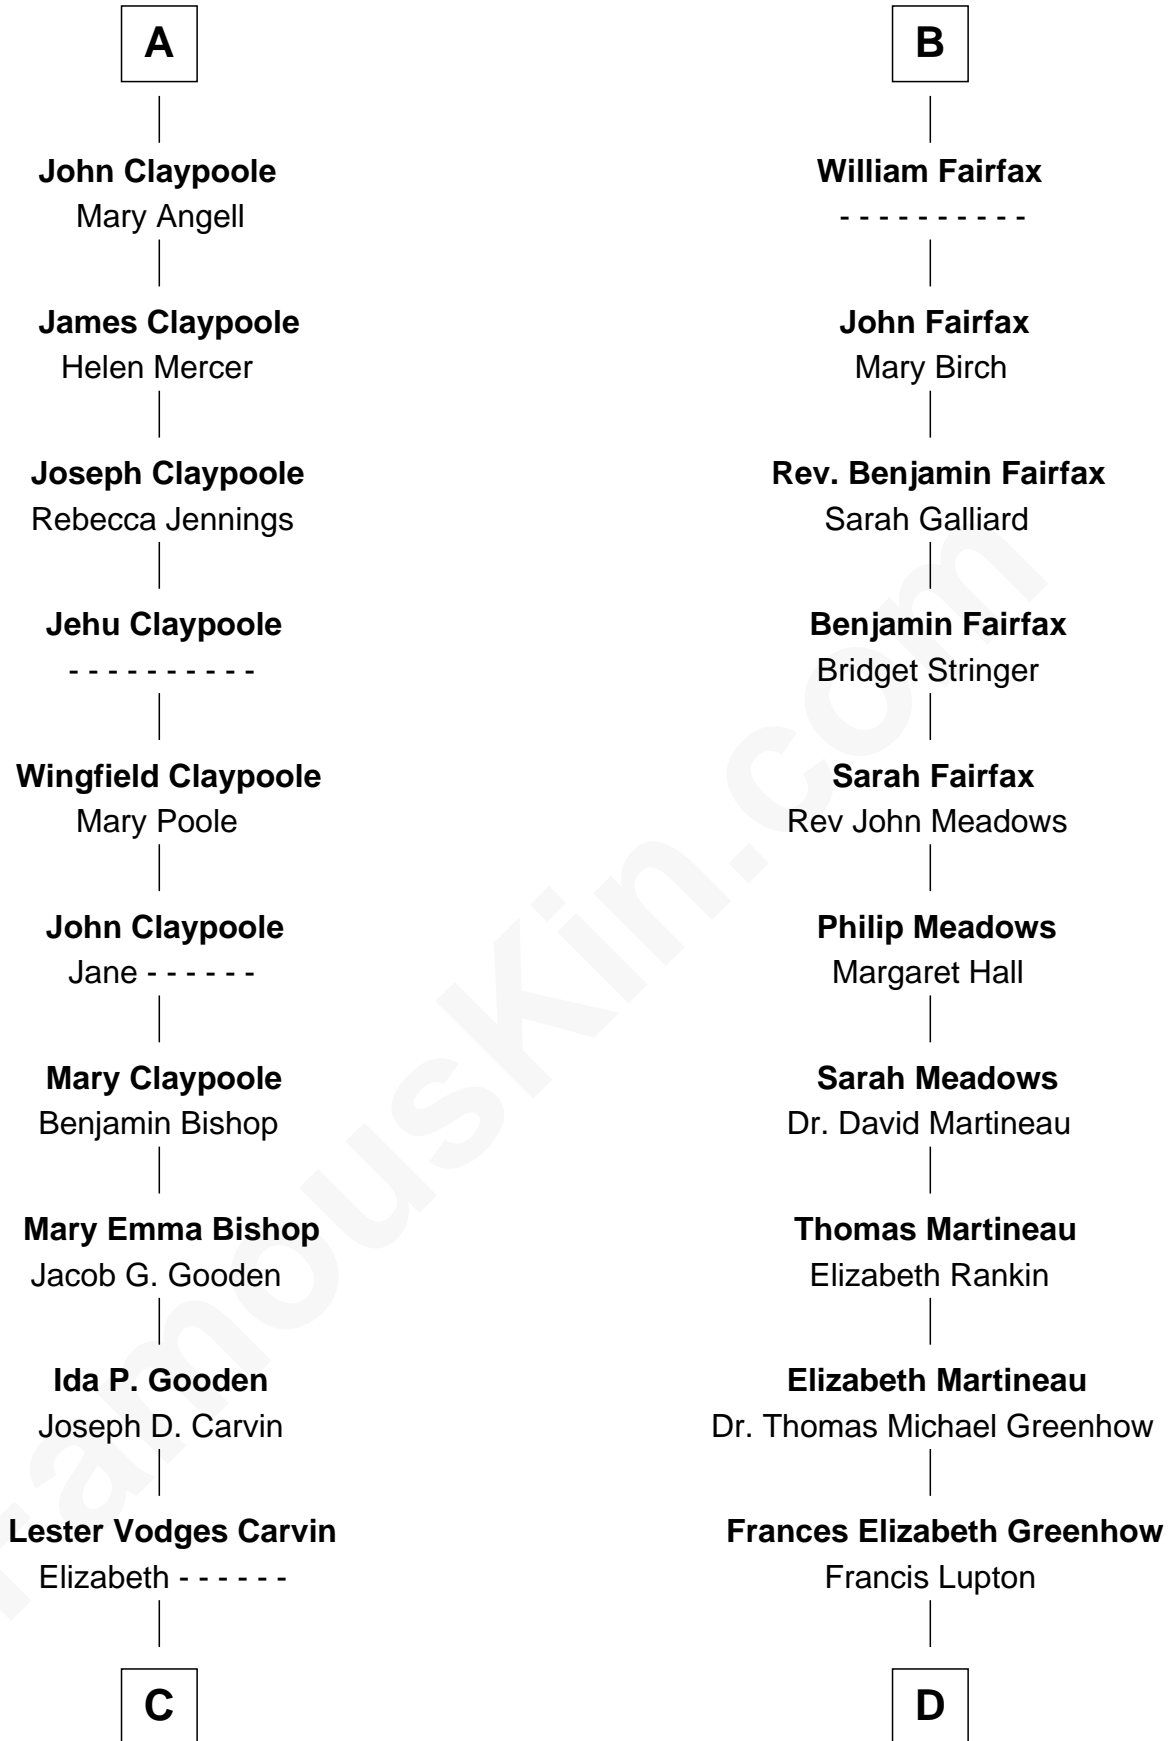

FamousKin.com Relationship Chart of

Valerie Bertinelli

Television Actress

18th cousin 3 times removed of

Catherine Middleton

Princess of Wales

Elizabeth de Badlesmere

with husband
Sir William de Bohun

Sir Henry Percy

Eleanor Poynings

Margaret Percy

Sir William Gascoigne

Agnes Gascoigne

Sir Thomas Fairfax

B

C