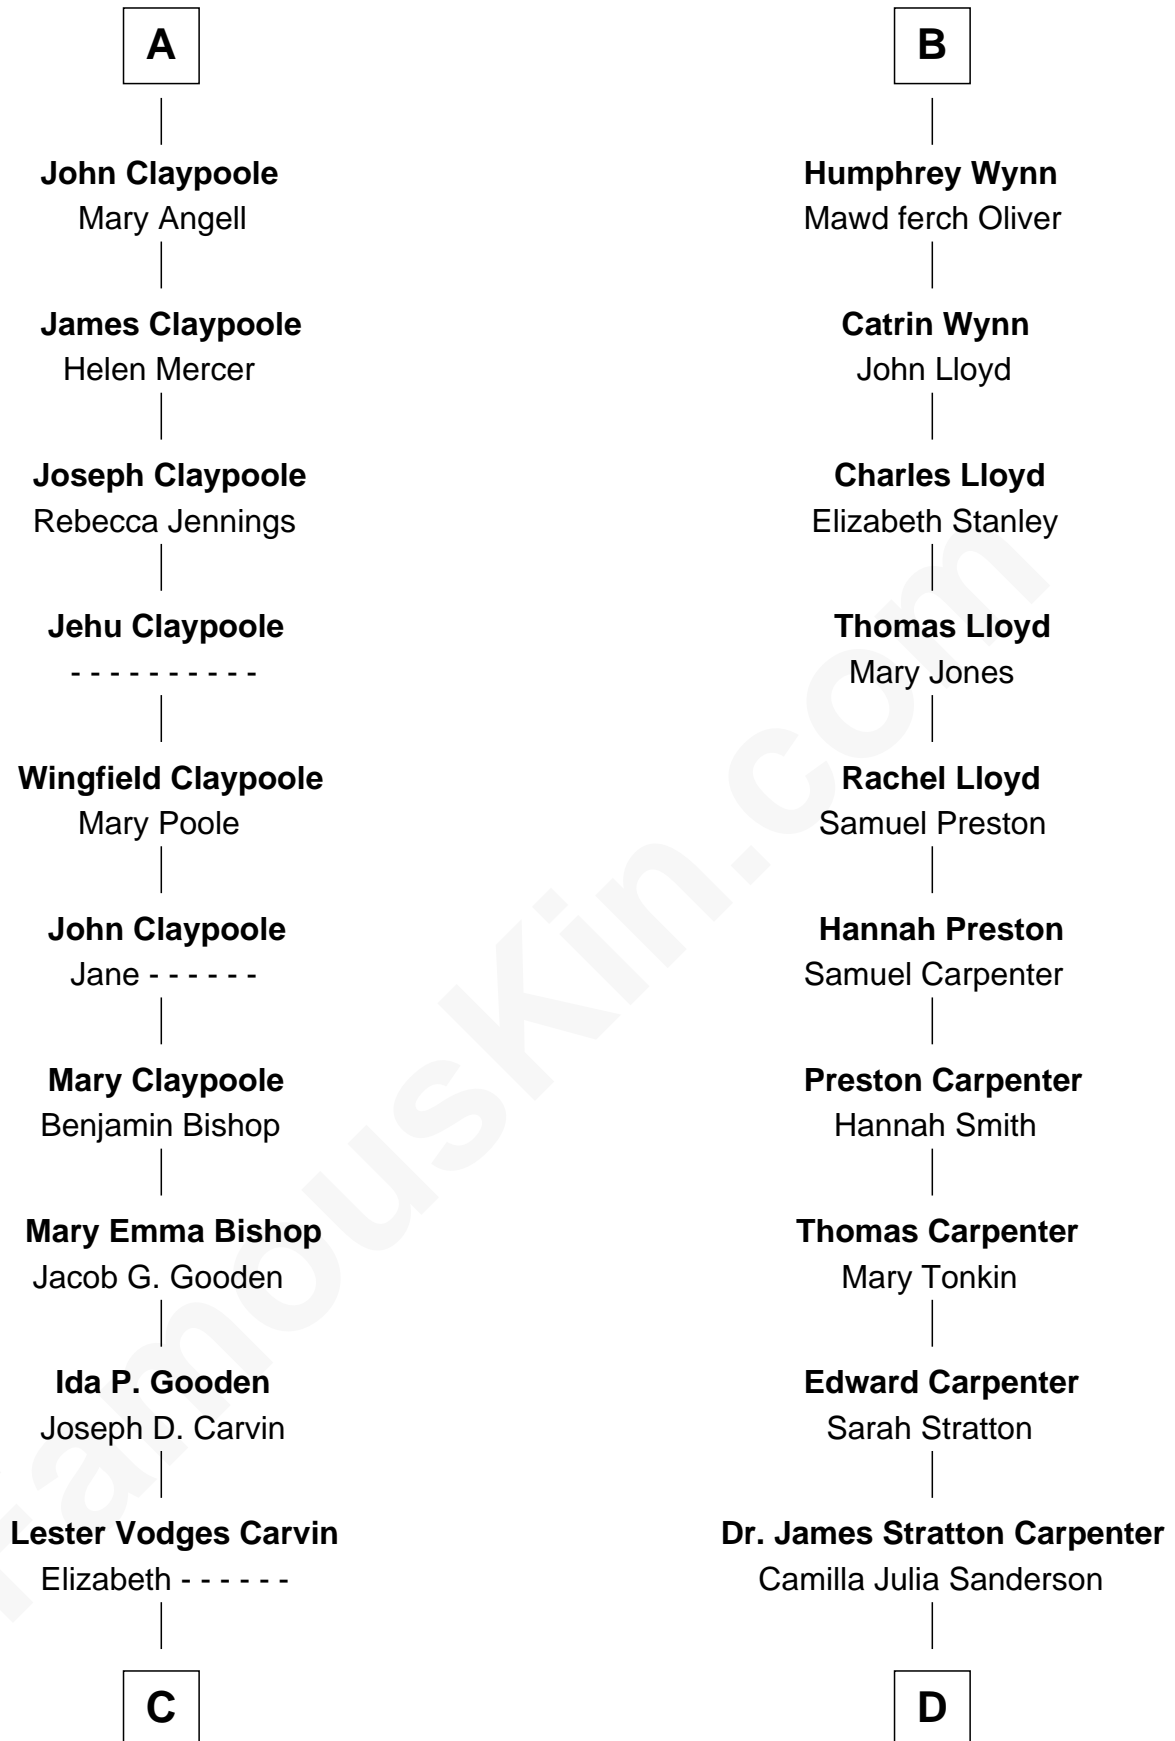

FamousKin.com Relationship Chart of

Valerie Bertinelli

Television Actress

18th cousin 3 times removed of

Mary Chapin Carpenter

Singer and Songwriter

Sir William de Bohun
Elizabeth de Badlesmere

C

Nancy L. Carvin
Andrew Francis Bertinelli

Valerie Bertinelli
Television Actress

D

Dr. John Thomas Carpenter
Eliza Adelaide Hill

Dr. James Stratton Carpenter
Lillian Louise Chapin

Chapin Carpenter
Ruth Smythe