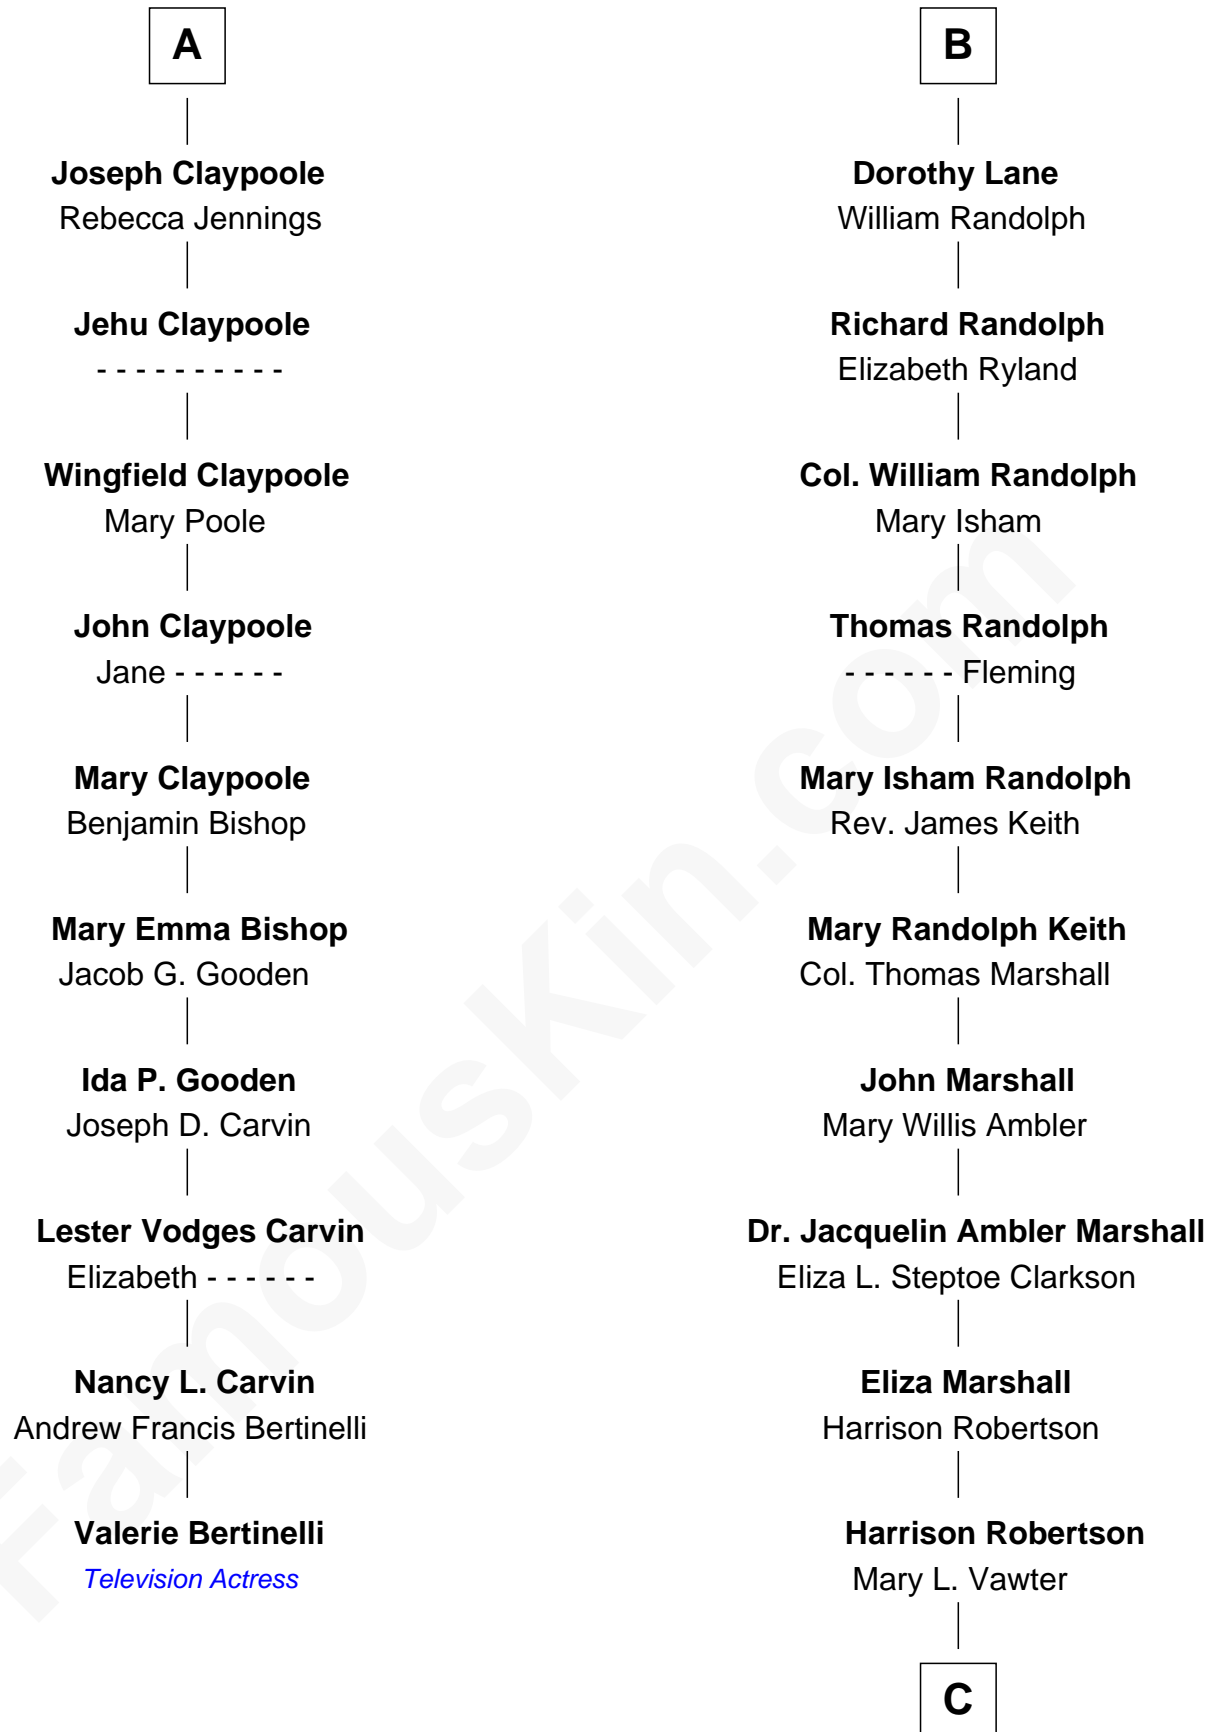

# FamousKin.com Relationship Chart of

**Valerie Bertinelli**

*Television Actress*

16th cousin 3 times removed of

**Mary Chapin Carpenter**

*Singer and Songwriter*

**Elizabeth Fitzalan**

*with husband*  
Sir Robert Goushill

**Margaret Mowbray**

Sir Robert Howard

**Katherine Howard**

Sir Edward Neville

**Catherine Neville**

Robert Tanfield

**William Tanfield**

Elizabeth Stavelly

**Frances Tanfield**

Bridget Cave

**Anne Tanfield**

Clement Vincent

**Elizabeth Vincent**

Richard Lane

**B**

**C**