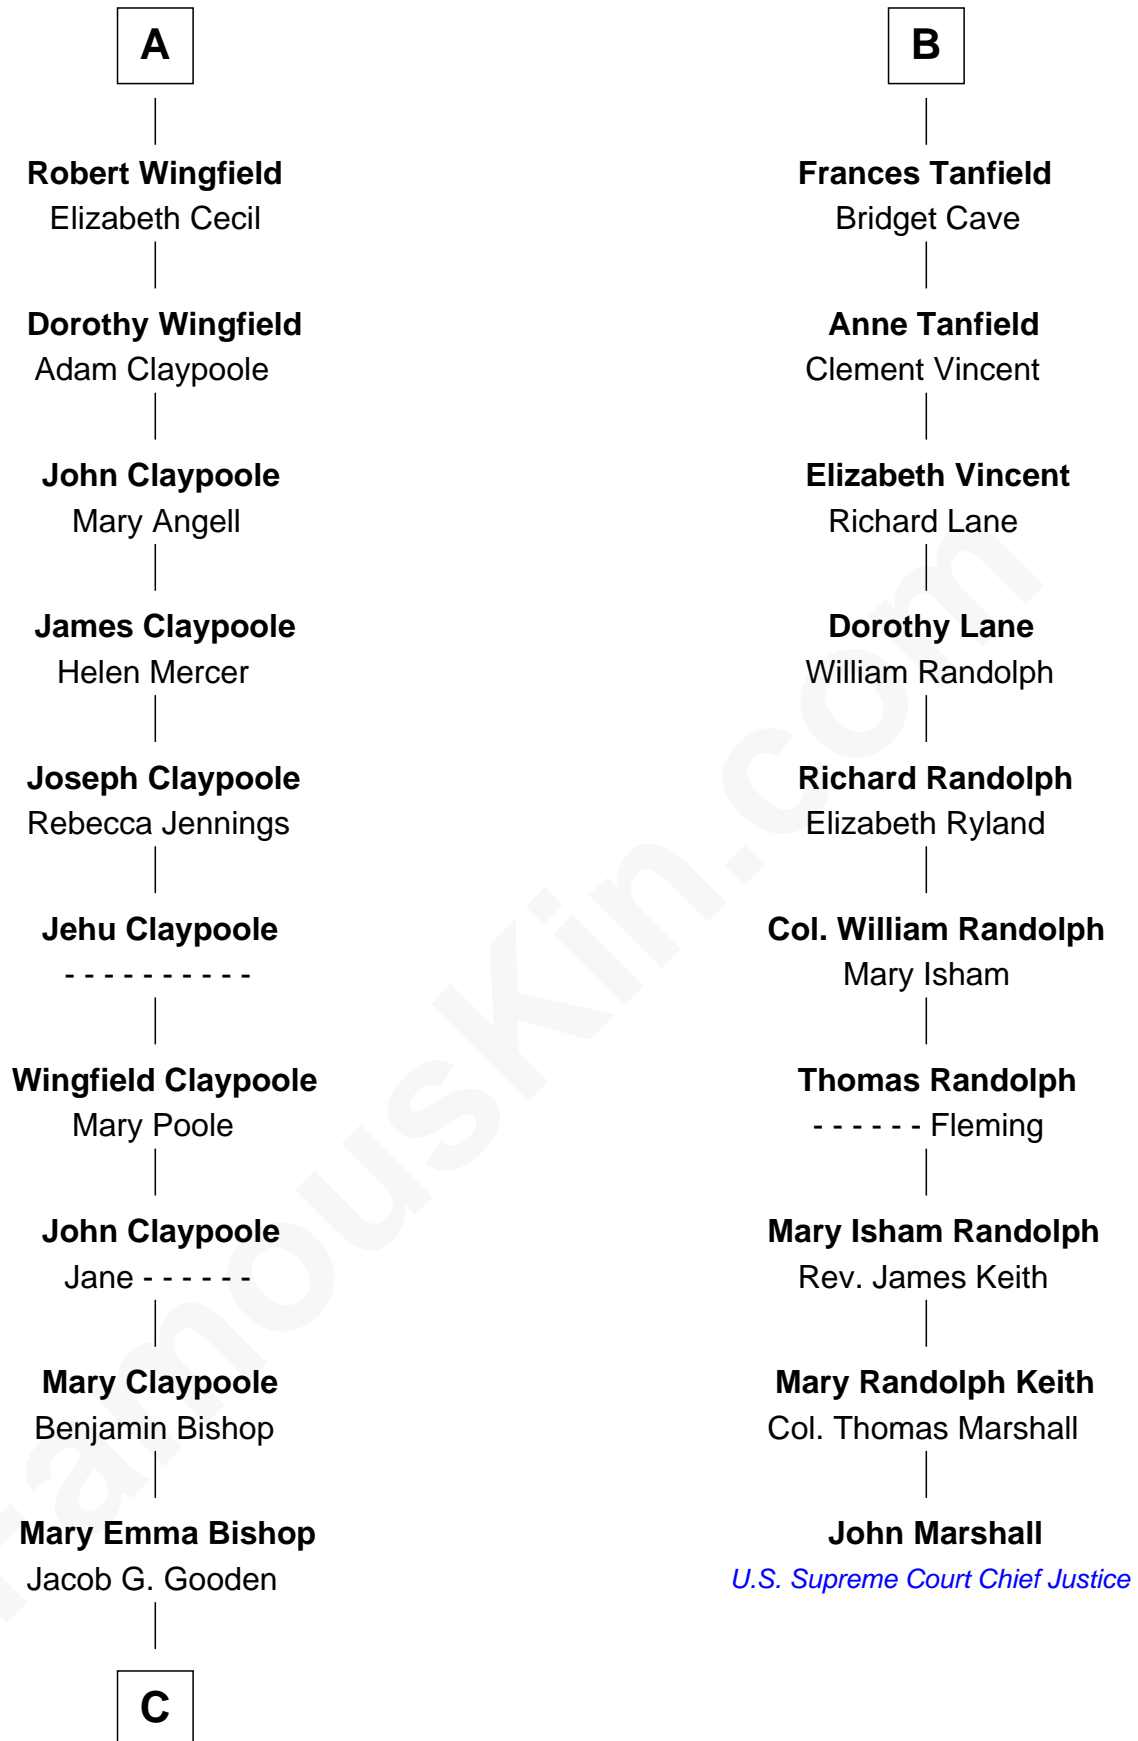

FamousKin.com Relationship Chart of

Valerie Bertinelli

Television Actress

16th cousin 4 times removed of

John Marshall

4th Chief Justice of the U.S. Supreme Court

C

Ida P. Gooden
Joseph D. Carvin

Lester Vodges Carvin
Elizabeth - - - - -

Nancy L. Carvin
Andrew Francis Bertinelli

Valerie Bertinelli
Television Actress

FamousKin.com