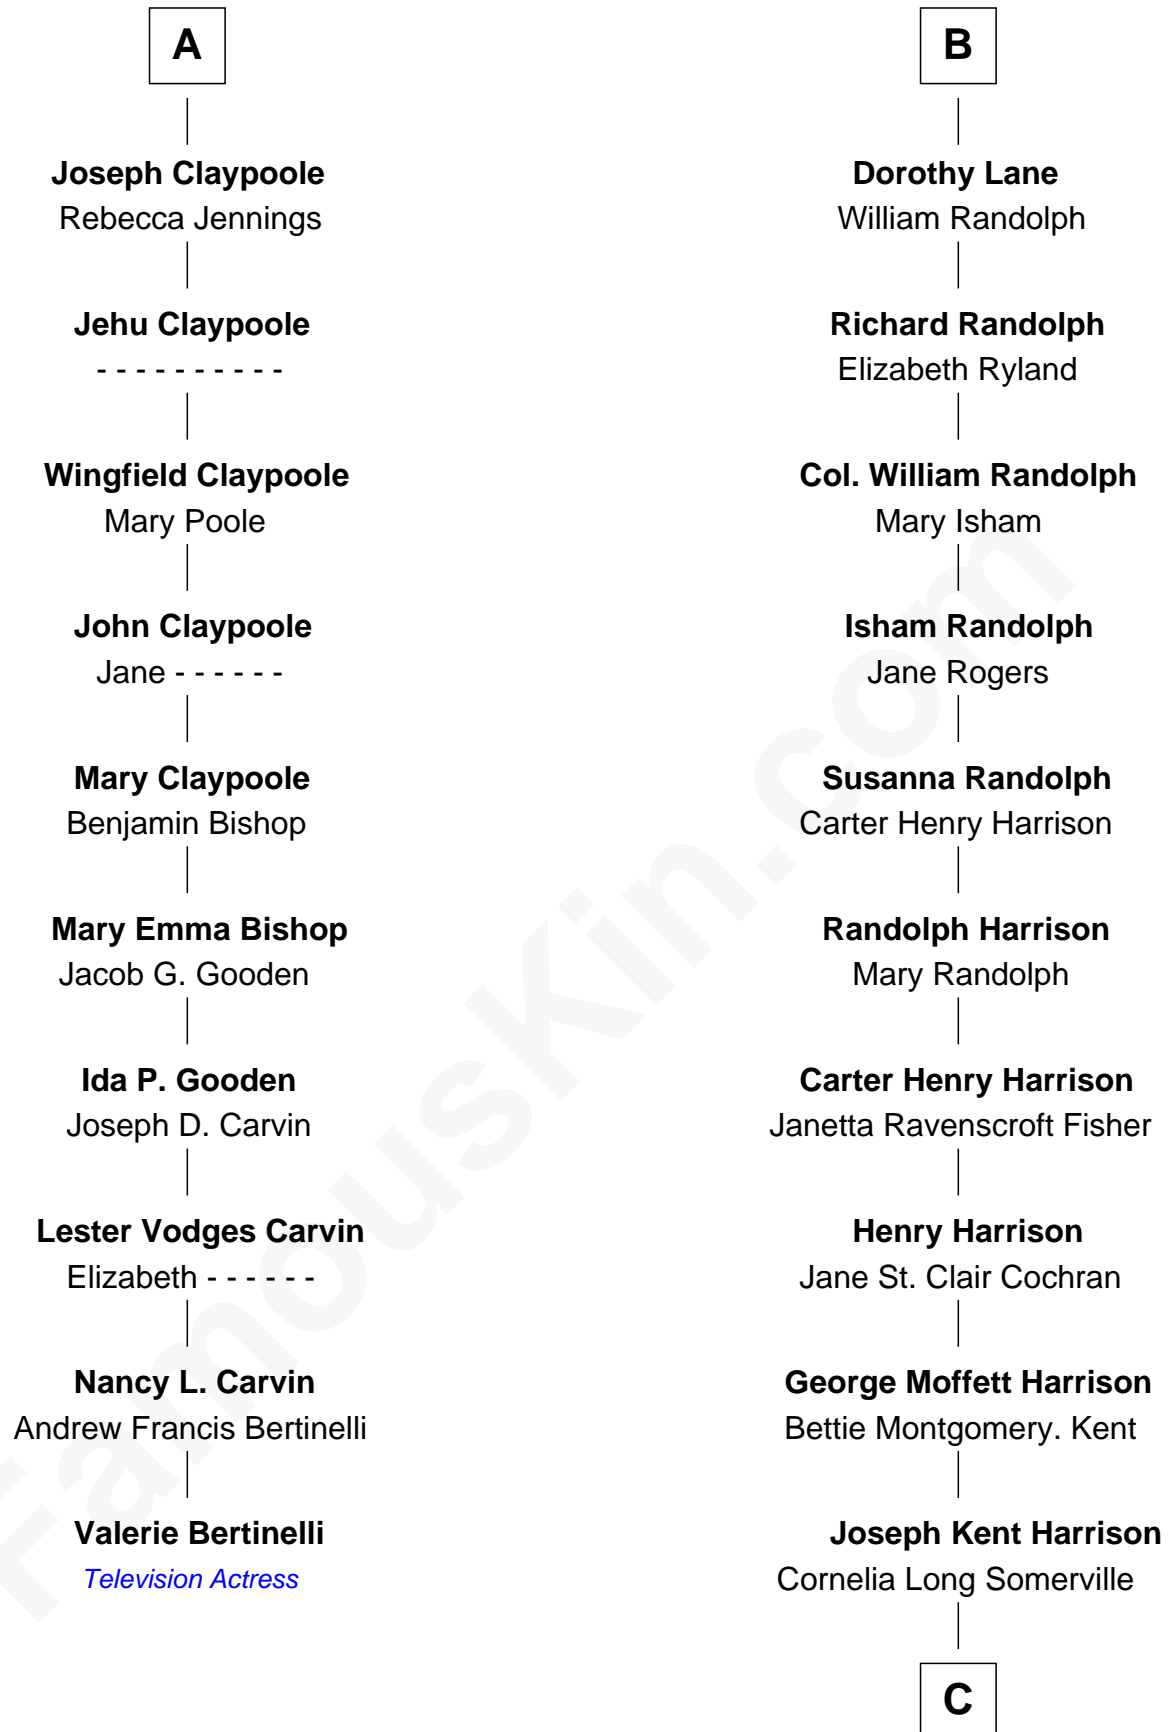

# FamousKin.com Relationship Chart of

**Valerie Bertinelli**

*Television Actress*

16th cousin 3 times removed of

**Edward Norton**

*Movie Actor*

**Elizabeth Fitzalan**

**C**

**Betty Kent Harrison**  
Edward Mower Norton

**Edward Mower Norton**  
Lydia Robinson Rouse

**Edward Norton**  
*Movie Actor*

FamousKin.com