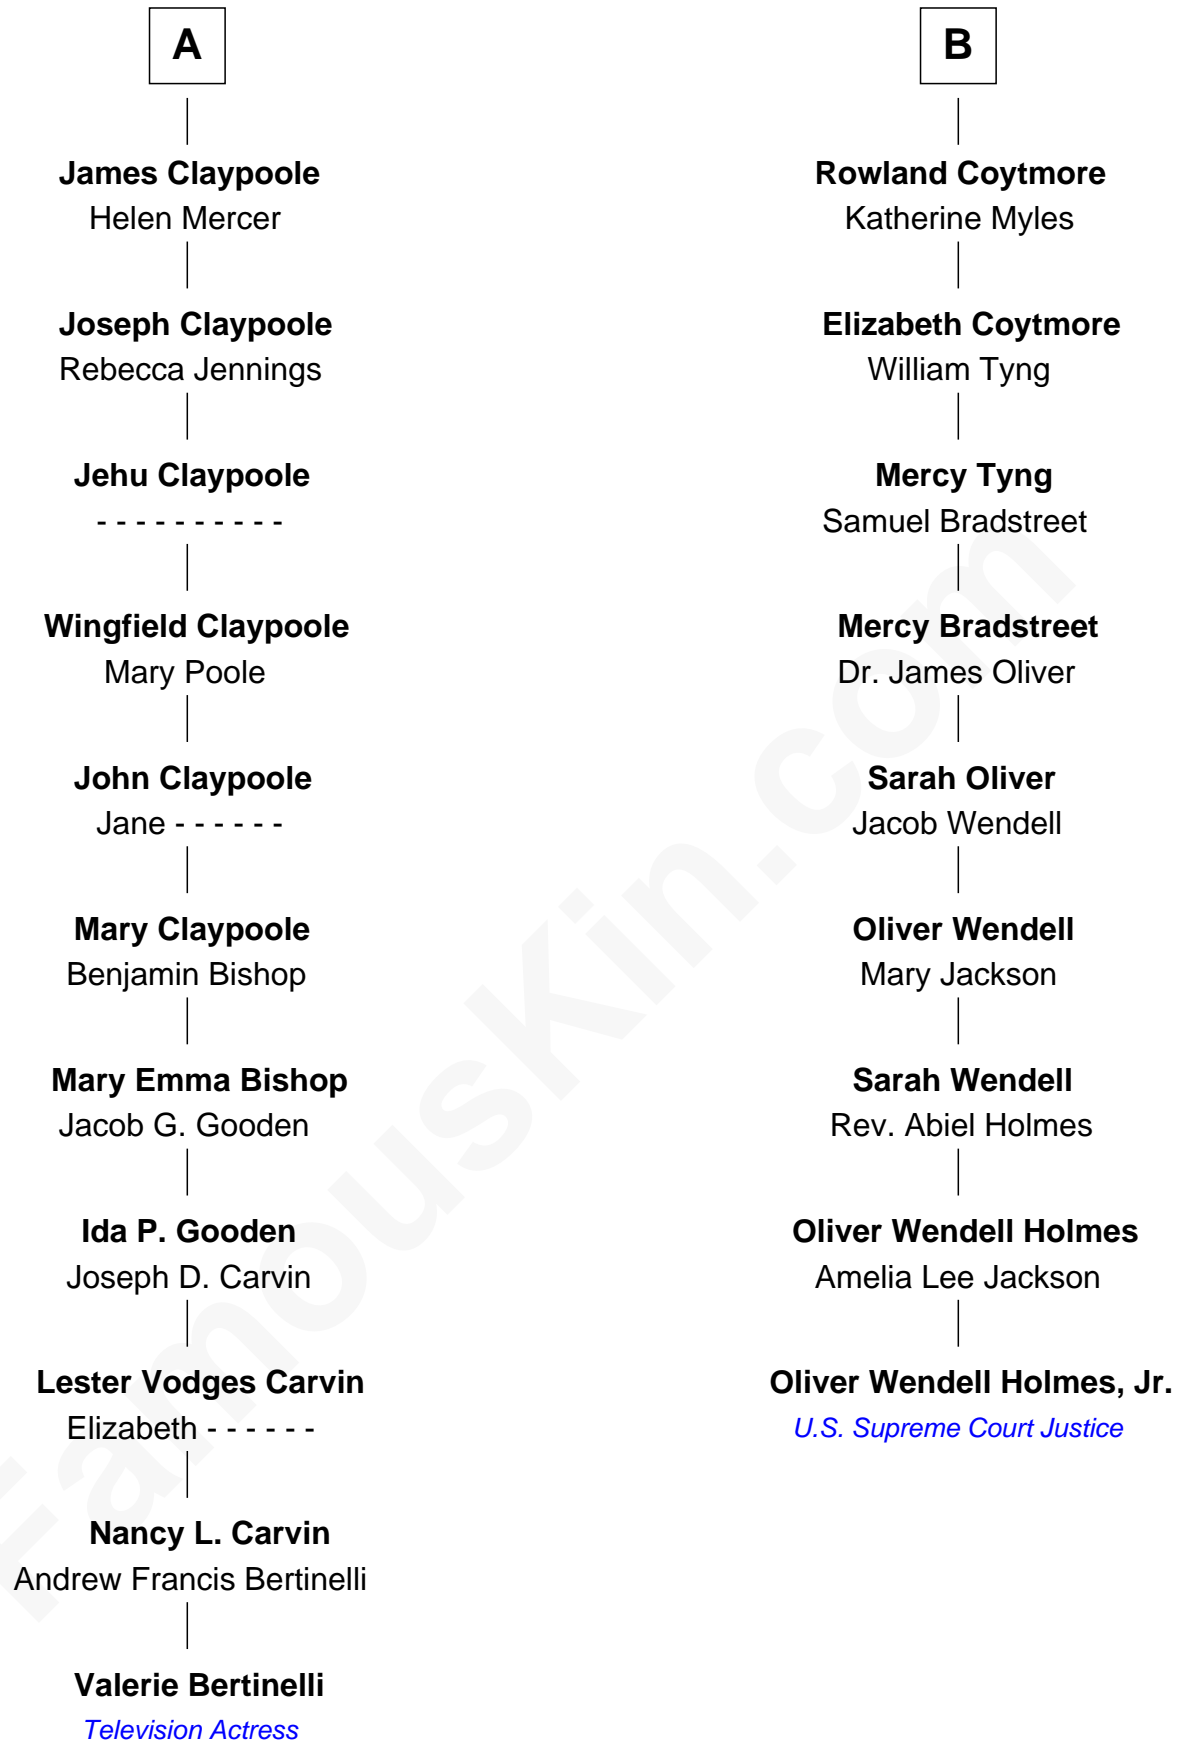

FamousKin.com

Relationship Chart of

Valerie Bertinelli

Television Actress

15th cousin 2 times removed of

Oliver Wendell Holmes, Jr.

U.S. Supreme Court Justice

Sir Richard Fitzalan

Elizabeth de Bohun

Elizabeth Fitzalan

Sir Robert Goushill

Elizabeth Goushill

Sir Robert Wingfield

Sir Henry Wingfield

Elizabeth Rookes

Robert Wingfield

Margery Quarles

Robert Wingfield

Elizabeth Cecil

Dorothy Wingfield

Adam Claypoole

John Claypoole

Mary Angell

A

Sir William Griffith

Jane Stradling

Dorothy Griffith

William Williams

Jane Williams

William Coytmore

B

Valerie Bertinelli photo by [Mark Coggins](#) (CC BY 2.0)