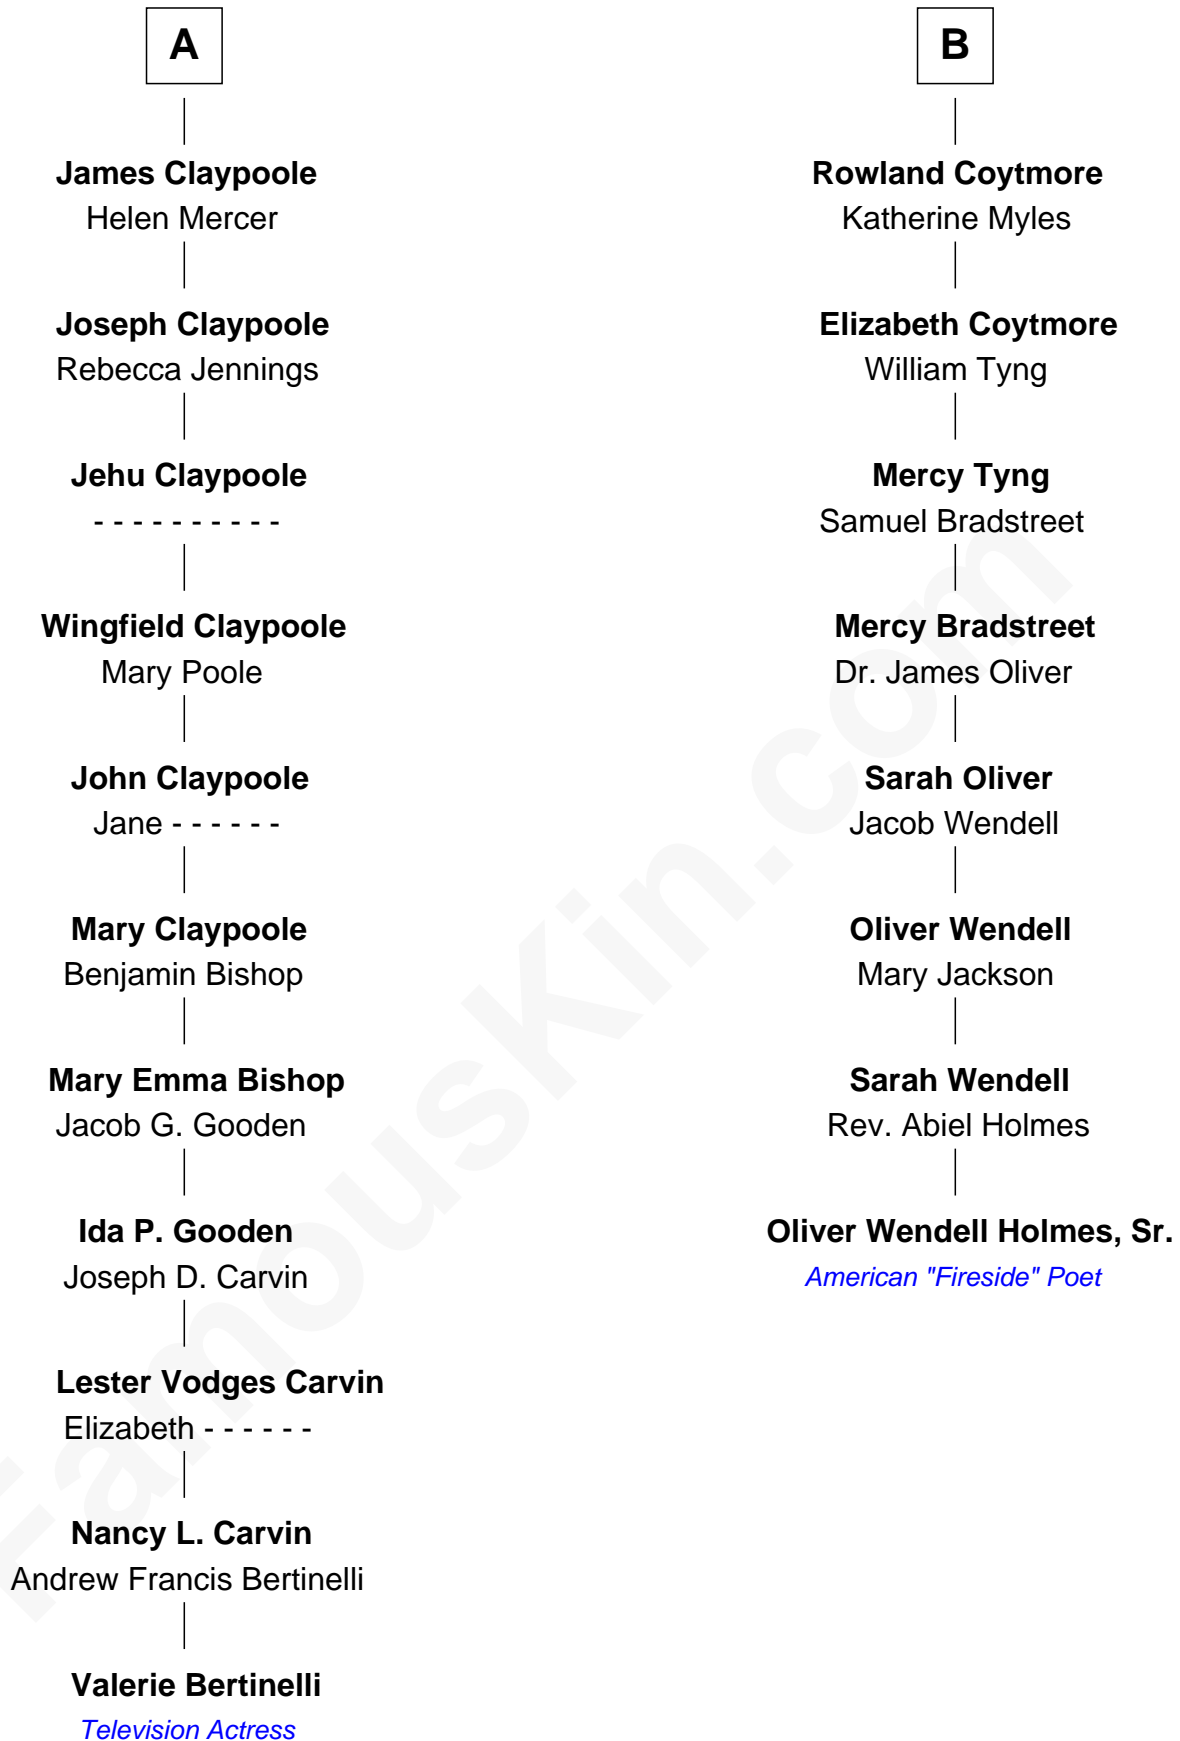

FamousKin.com Relationship Chart of

Valerie Bertinelli

Television Actress

14th cousin 3 times removed of

Oliver Wendell Holmes, Sr.

American "Fireside" Poet

Sir Richard Fitzalan

Elizabeth de Bohun

Robert Wingfield

Elizabeth Cecil

Dorothy Wingfield

Adam Claypoole

John Claypoole

Mary Angell

A

Elizabeth Fitzalan

Sir Robert Goushill

Joan Goushill

Sir Thomas Stanley

Margaret Stanley

Sir William Troutbeck

Joan Troutbeck

Sir William Griffith

Sir William Griffith

Jane Stradling

Dorothy Griffith

William Williams

Jane Williams

William Coytmore

B

Valerie Bertinelli photo by [Mark Coggins](#) (CC BY 2.0)