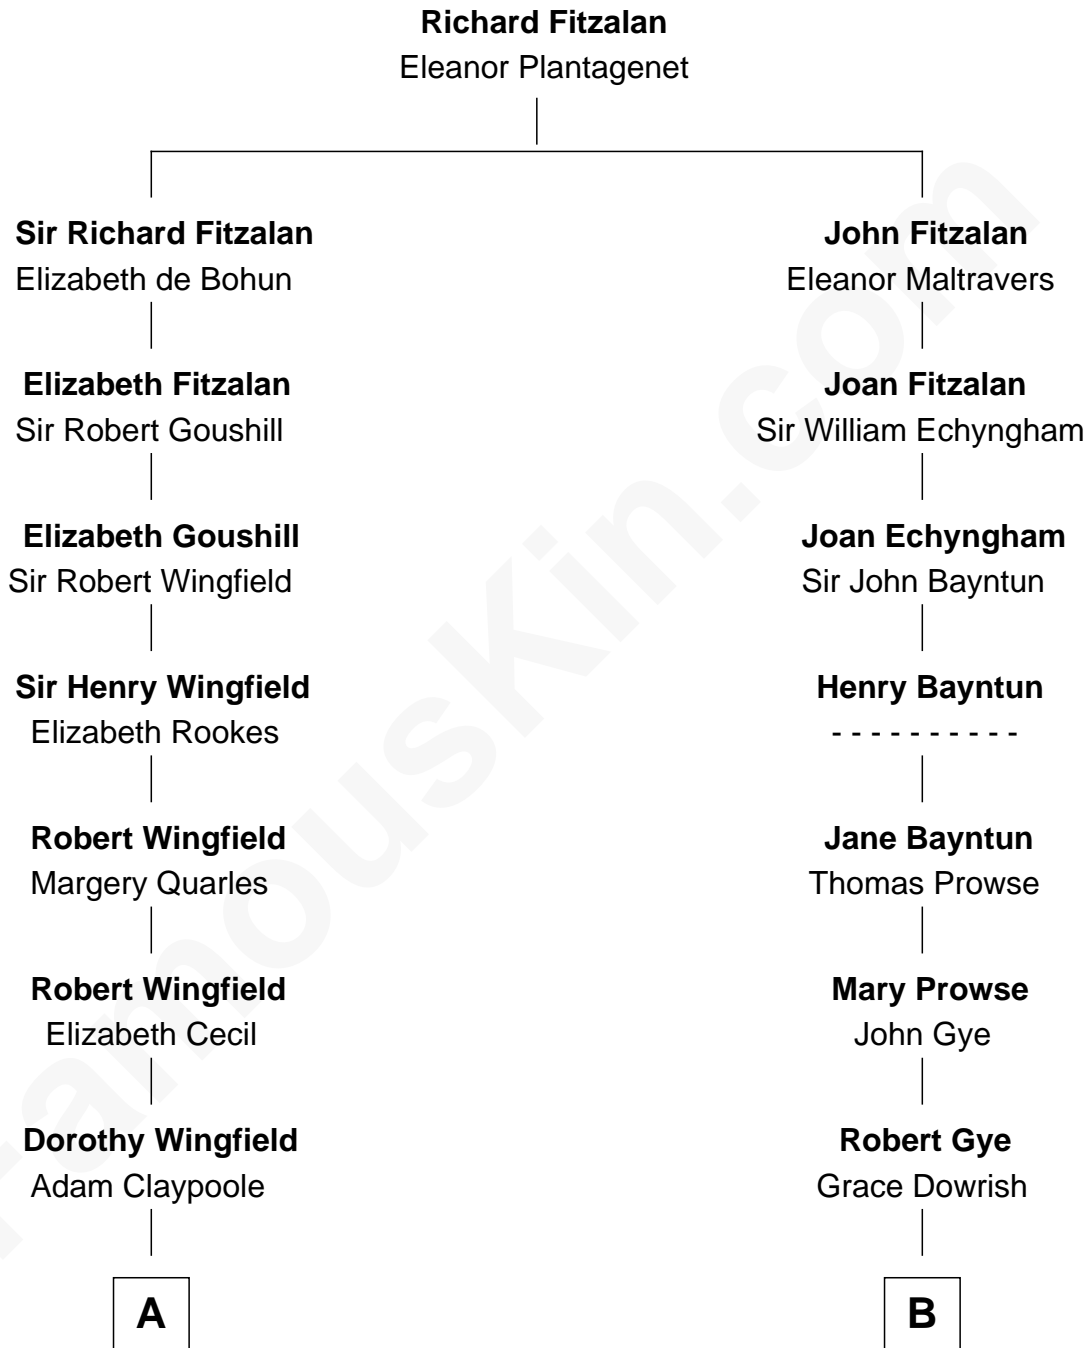

FamousKin.com Relationship Chart of

Valerie Bertinelli

Television Actress

17th cousin 1 time removed of

Endicott Peabody

62nd Governor of Massachusetts

C

Nancy L. Carvin
Andrew Francis Bertinelli

Valerie Bertinelli
Television Actress

FamousKin.com