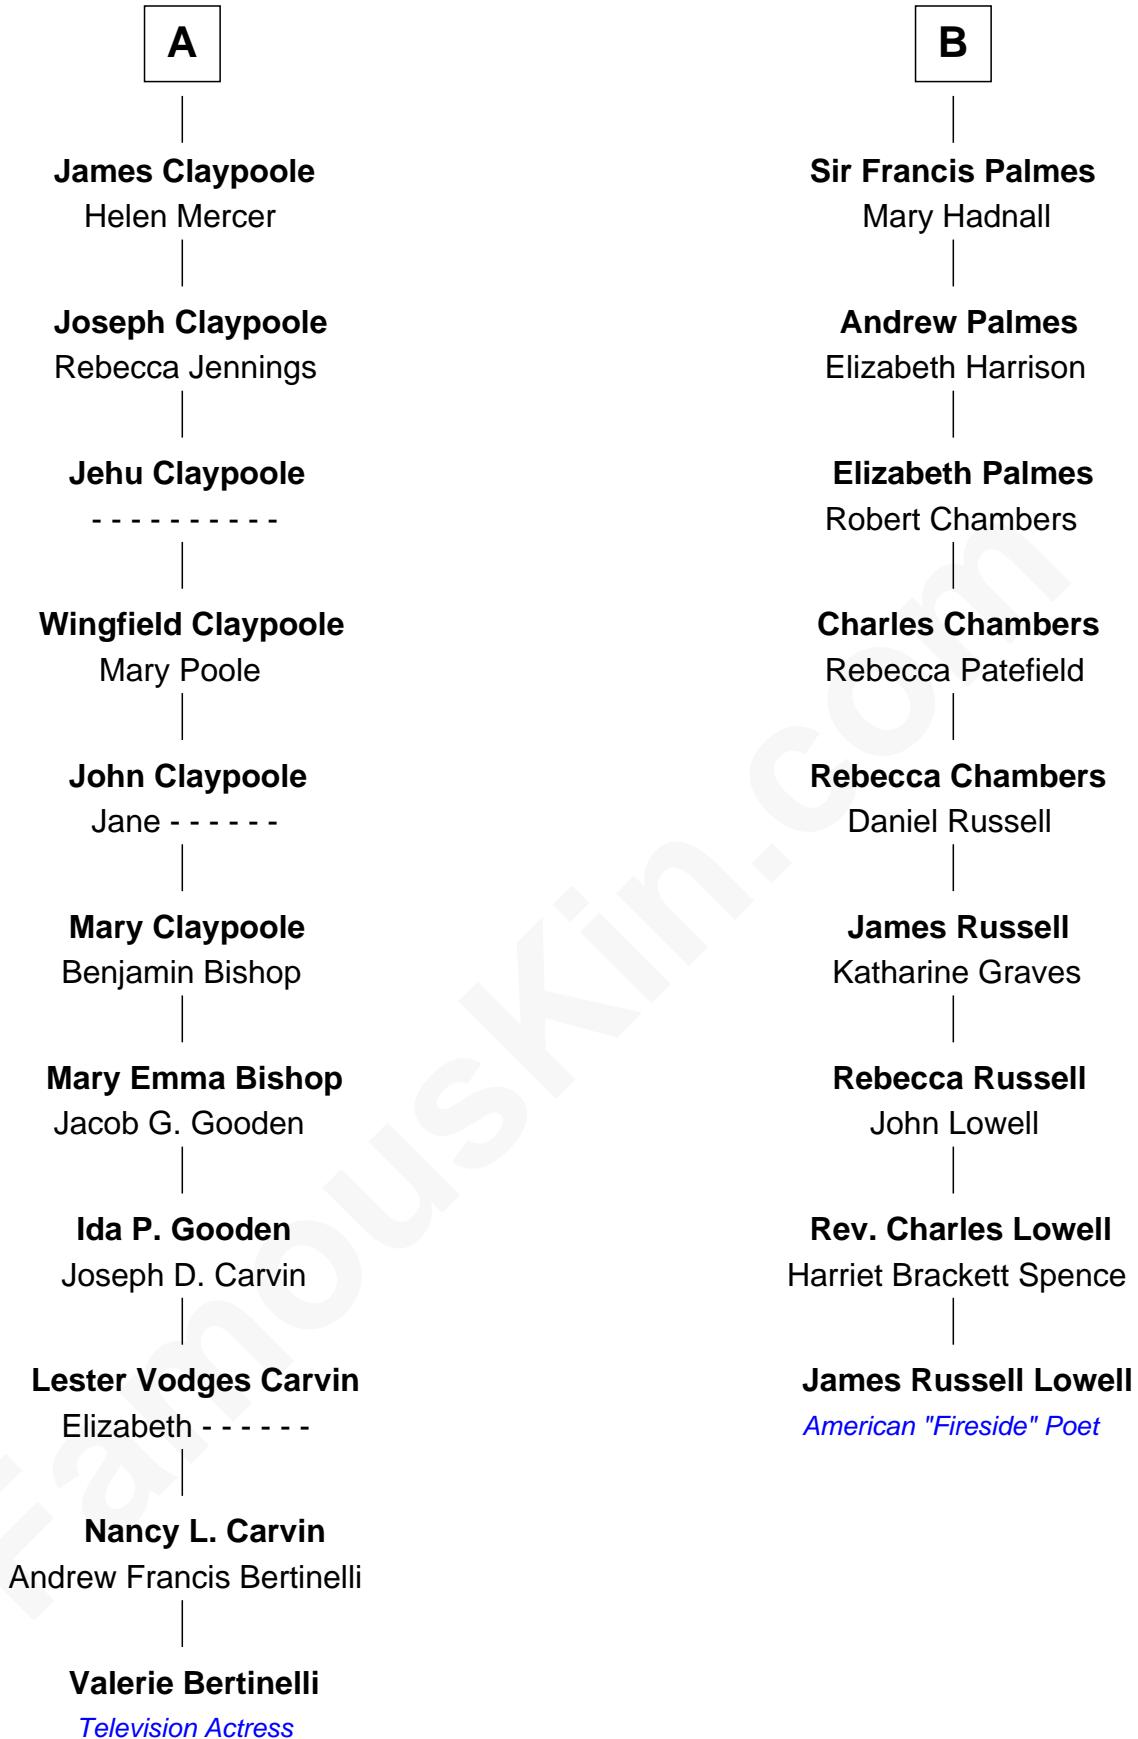

FamousKin.com Relationship Chart of

Valerie Bertinelli

Television Actress

15th cousin 2 times removed of

James Russell Lowell

American "Fireside" Poet

Sir Richard Fitzalan

Elizabeth de Bohun

Robert Wingfield

Elizabeth Cecil

Dorothy Wingfield

Adam Claypoole

John Claypoole

Mary Angell

A

Joan Fitzalan

Sir William Beauchamp

Joan Beauchamp

James Butler

Elizabeth Butler

John Talbot

Ann Talbot

Sir Henry Vernon

Elizabeth Vernon

Sir Robert Corbet

Sir Roger Corbet

Anne Windsor

Margaret Corbet

Sir Francis Palmes

B

Valerie Bertinelli photo by [Mark Coggins](#) (CC BY 2.0)