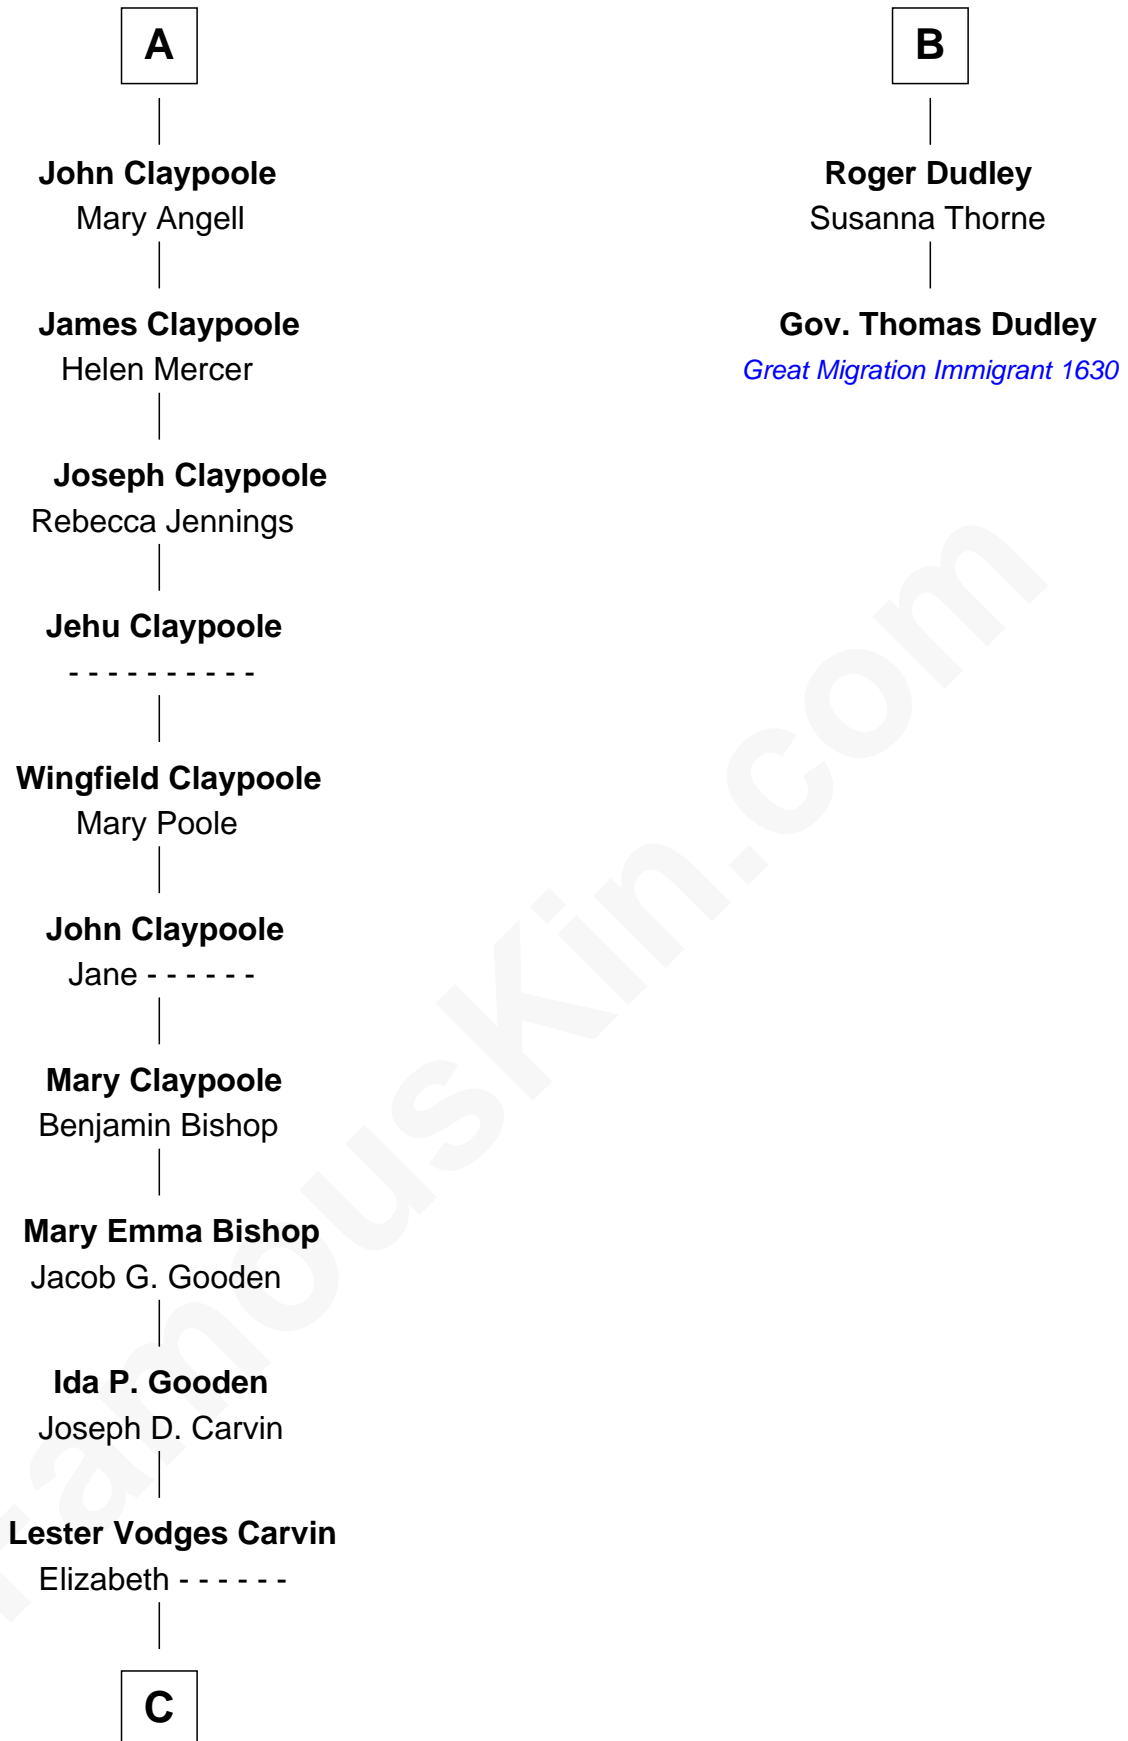

FamousKin.com Relationship Chart of

Valerie Bertinelli

Television Actress

8th cousin 10 times removed of

Gov. Thomas Dudley

(1576 - 1653) Great Migration Immigrant 1630

Nancy L. Carvin
Andrew Francis Bertinelli