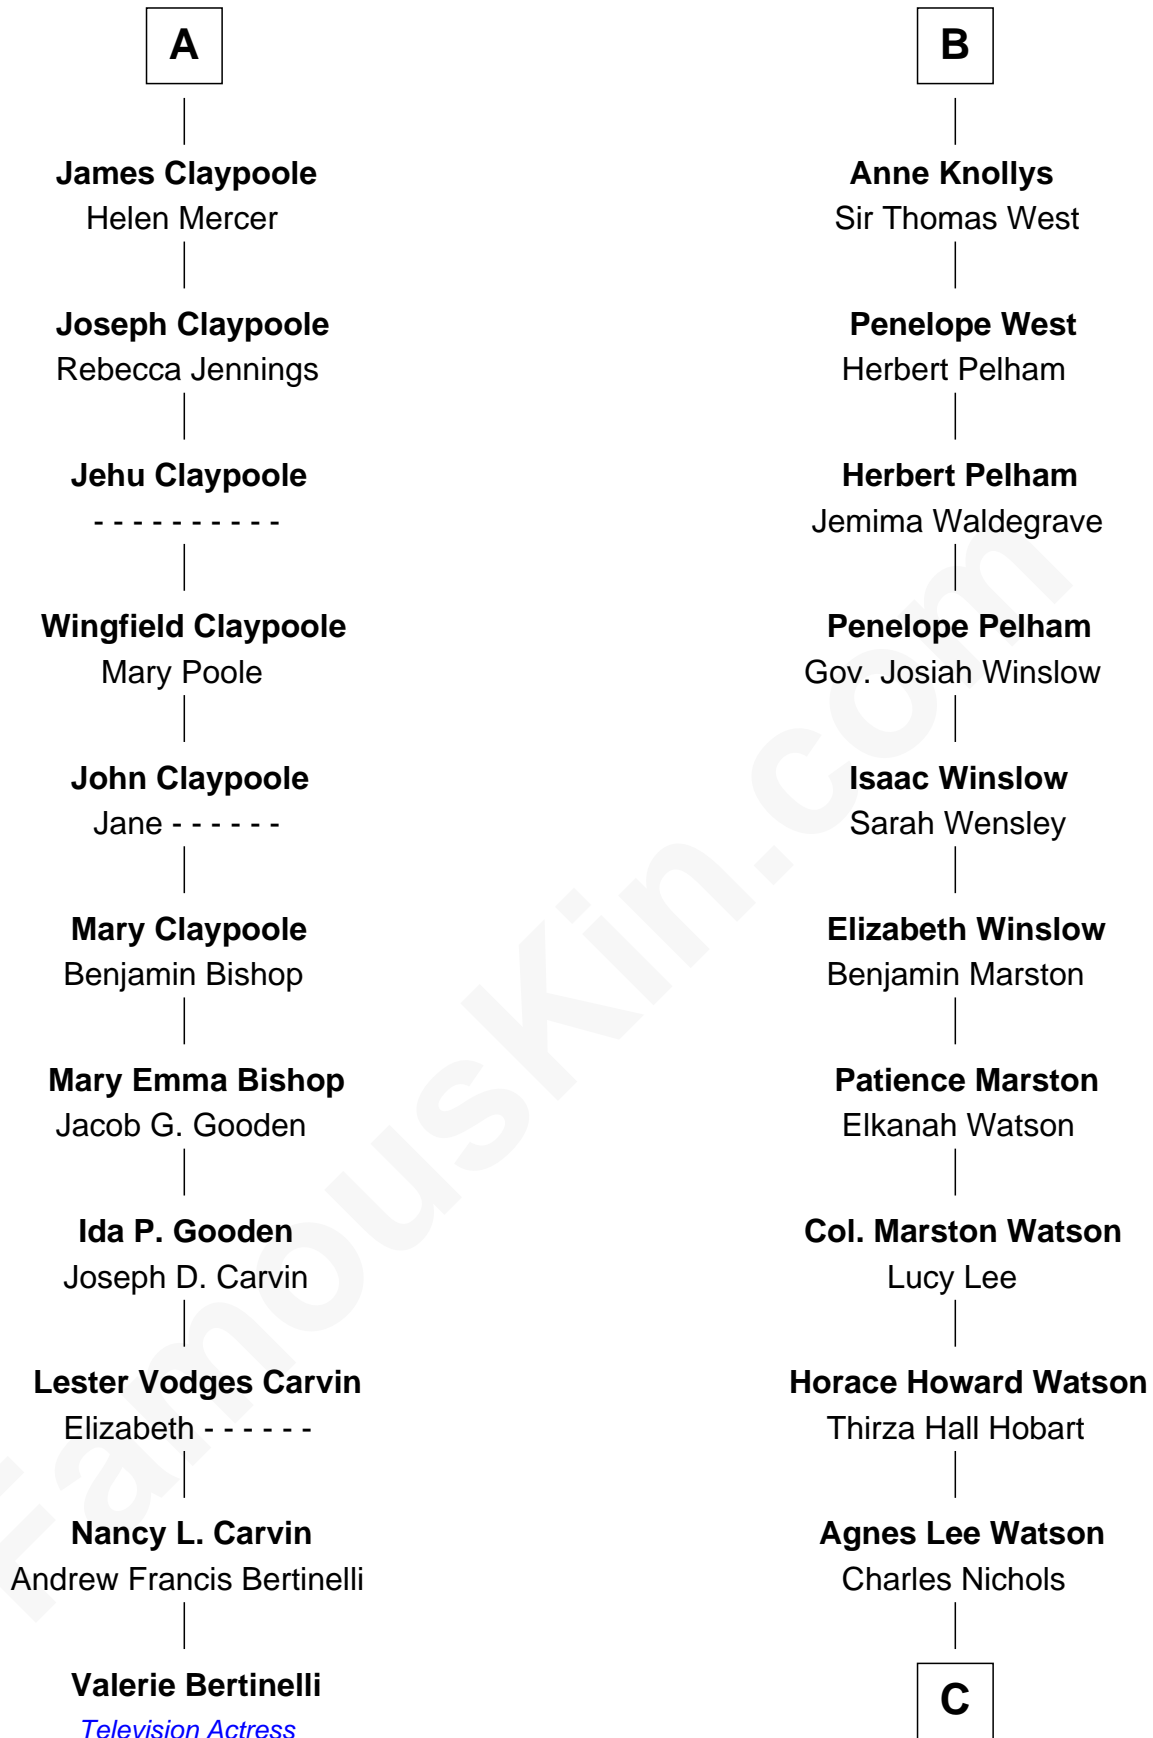

FamousKin.com Relationship Chart of

Valerie Bertinelli

Television Actress

17th cousin 4 times removed of

John Cena

Movie Actor and WWE Pro Wrestler

Sir Richard Fitzalan

Elizabeth de Bohun