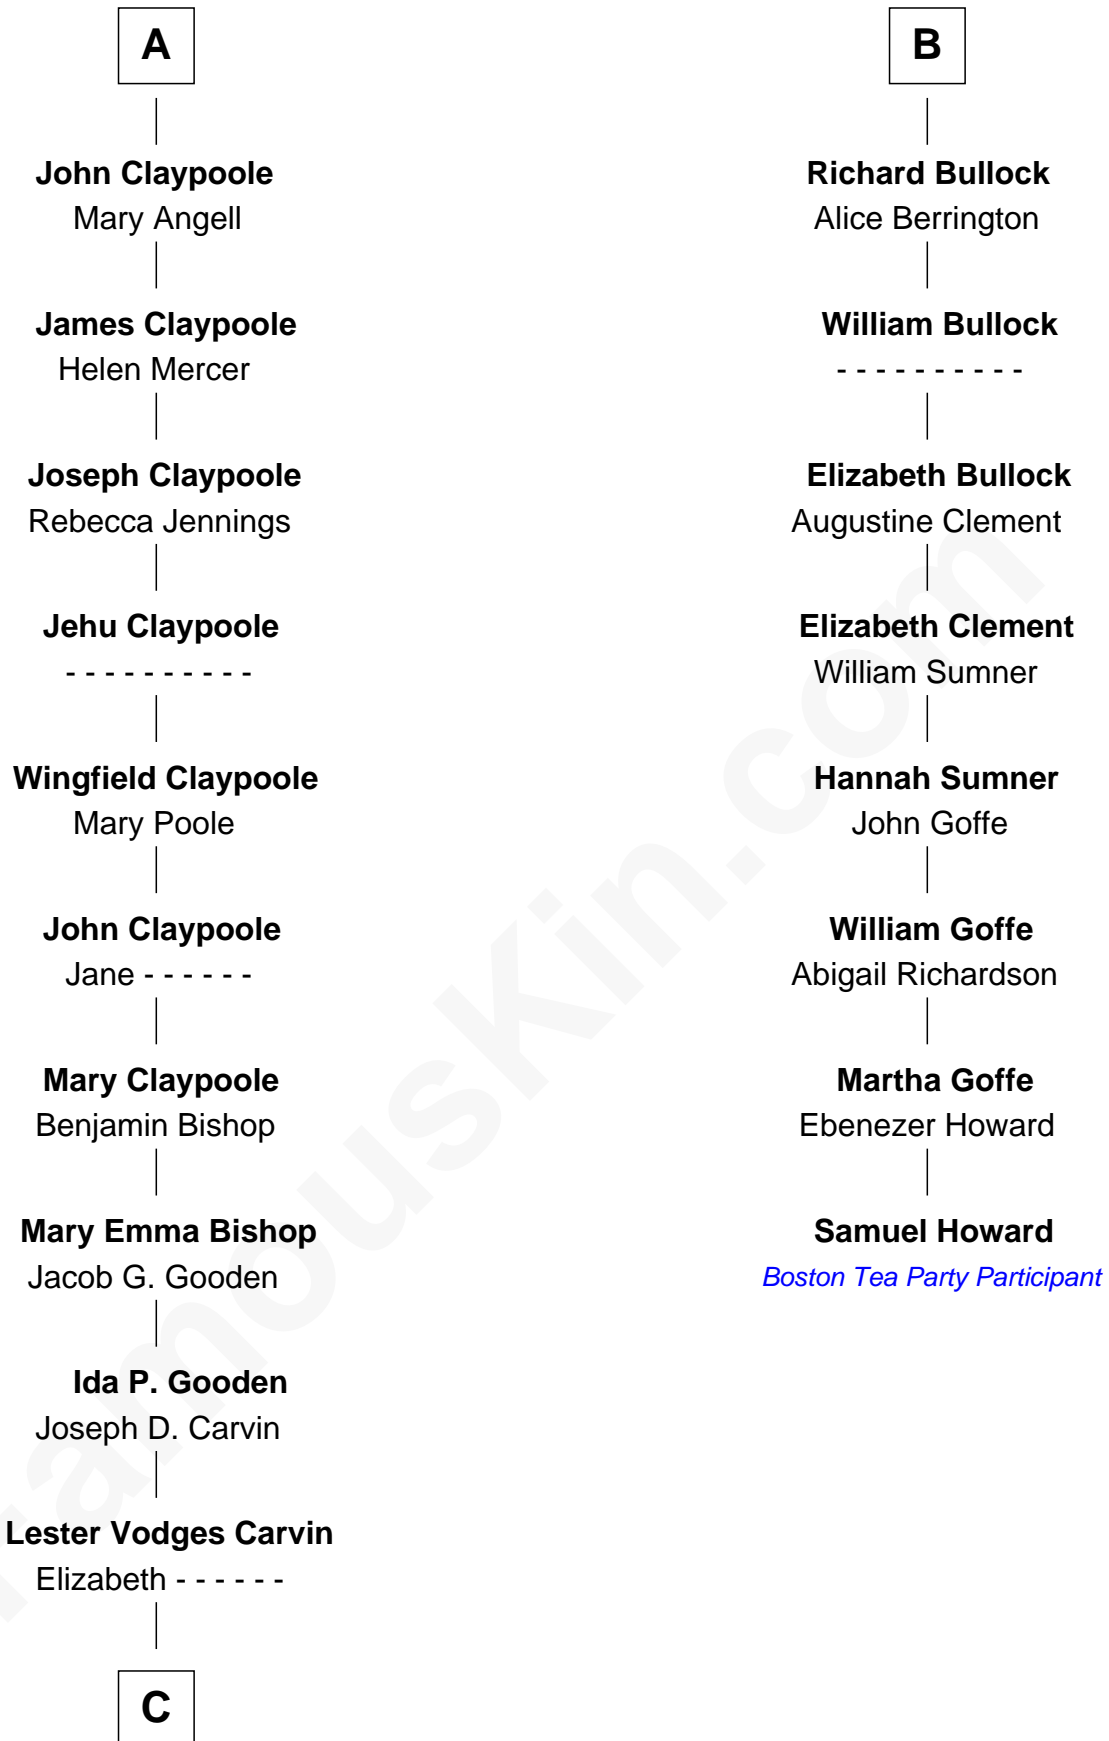

# FamousKin.com Relationship Chart of

**Valerie Bertinelli**

*Television Actress*

14th cousin 4 times removed of

**Samuel Howard**

*Boston Tea Party Participant*

**C**

**Nancy L. Carvin**  
Andrew Francis Bertinelli

**Valerie Bertinelli**  
*Television Actress*

FamousKin.com