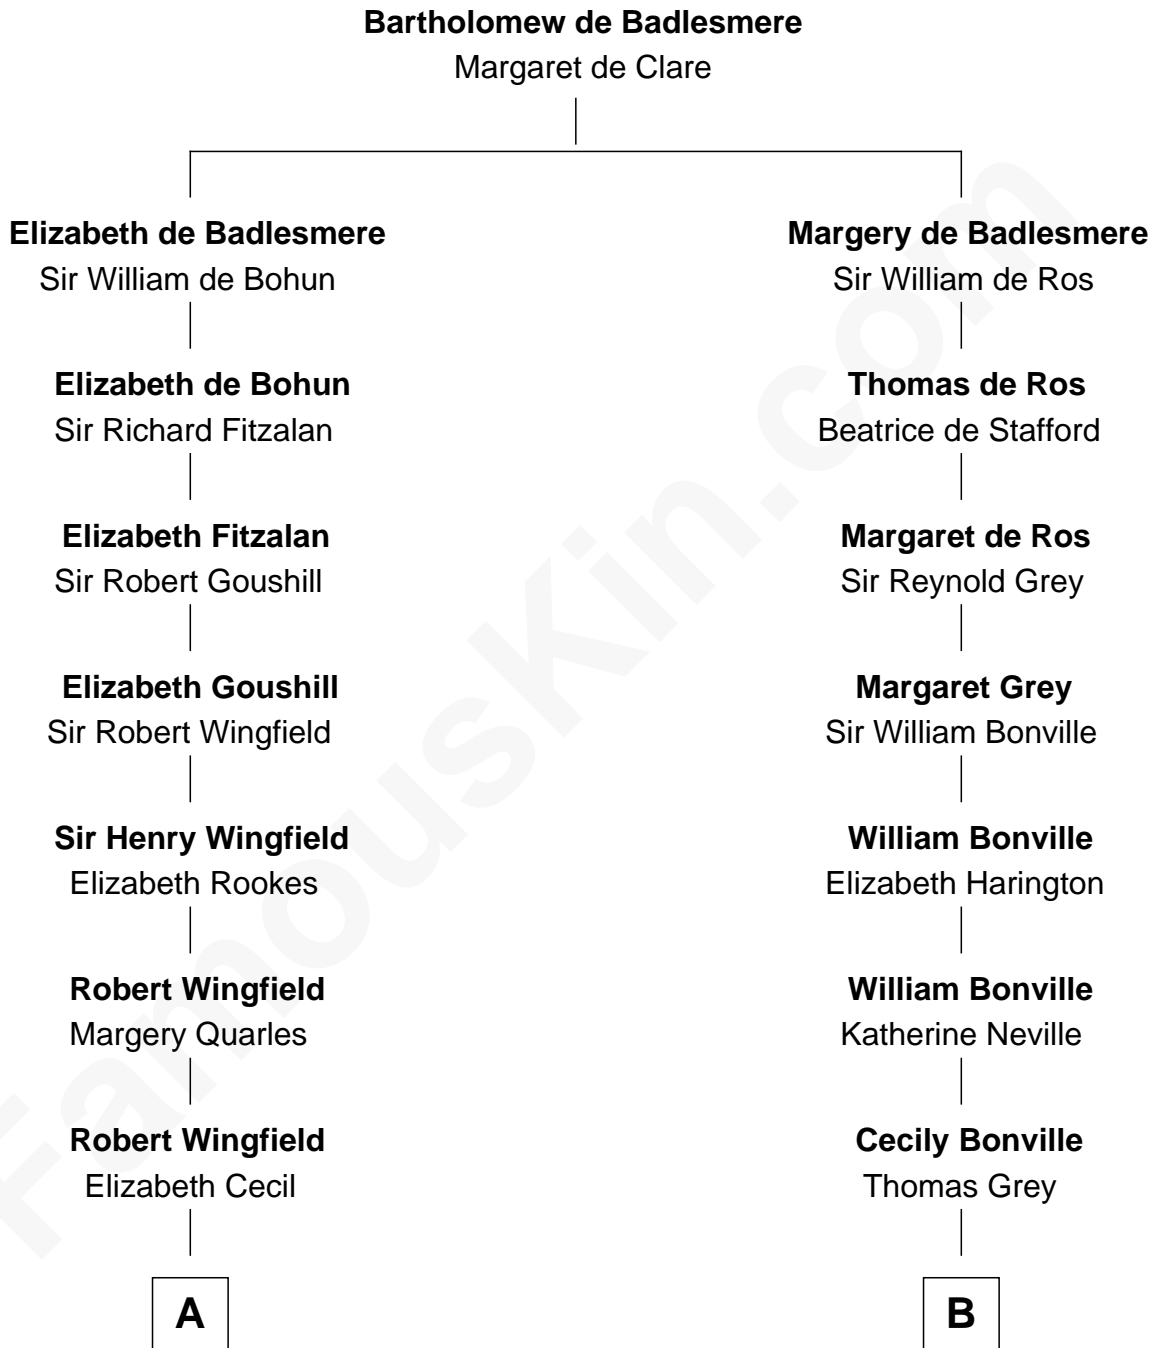

FamousKin.com Relationship Chart of

Valerie Bertinelli

Television Actress

19th cousin of

Dr. H. H. Holmes

Serial Killer aka "Devil in the White City"

C

Lester Vodges Carvin

Elizabeth - - - - -

Nancy L. Carvin

Andrew Francis Bertinelli

Valerie Bertinelli

Television Actress

D

Scribner Mudgett

Nancy Prescott

Levi Horton Mudgett

Theodate Page Price

Dr. H. H. Holmes

Serial Killer Dr. H. H. Holmes

FamousKin.com