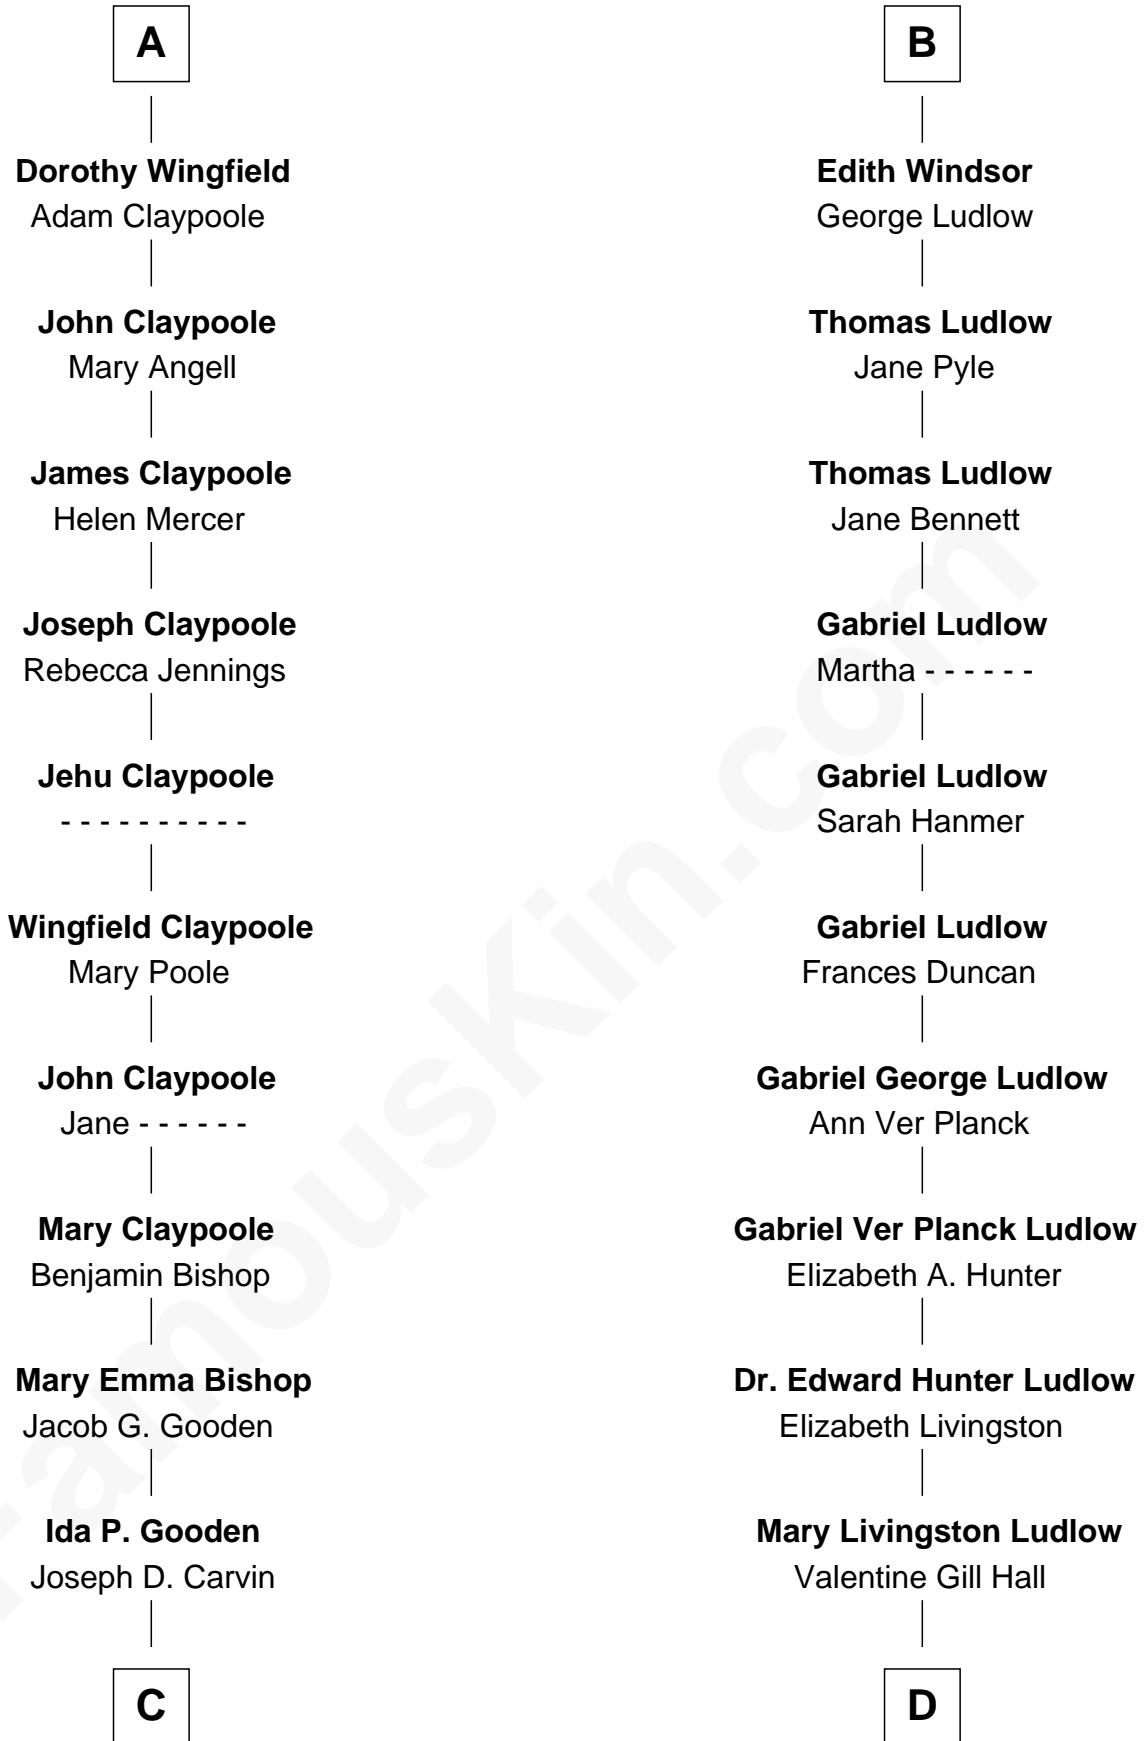

FamousKin.com Relationship Chart of

Valerie Bertinelli

Television Actress

18th cousin 1 time removed of

Eleanor Roosevelt

First Lady of President Franklin D. Roosevelt

Humphrey de Bohun

Elizabeth Plantagenet

Sir William de Bohun
Elizabeth de Badlesmere

Elizabeth de Bohun
Sir Richard Fitzalan

Elizabeth Fitzalan
Sir Robert Goushill

Elizabeth Goushill
Sir Robert Wingfield

Sir Henry Wingfield
Elizabeth Rookes

Robert Wingfield
Margery Quarles

Robert Wingfield
Elizabeth Cecil

A

Margaret de Bohun
Sir Hugh de Courtnay

Elizabeth de Courtnay
Sir Andrew Luttrell

Sir Hugh Luttrell
Catherine de Beaumont

Elizabeth Luttrell
John Stratton

Elizabeth Stratton
John Andrews

Elizabeth Andrews
Sir Thomas de Windsor

Sir Andrews de Windsor
Elizabeth Blount

B

FamousKin.com