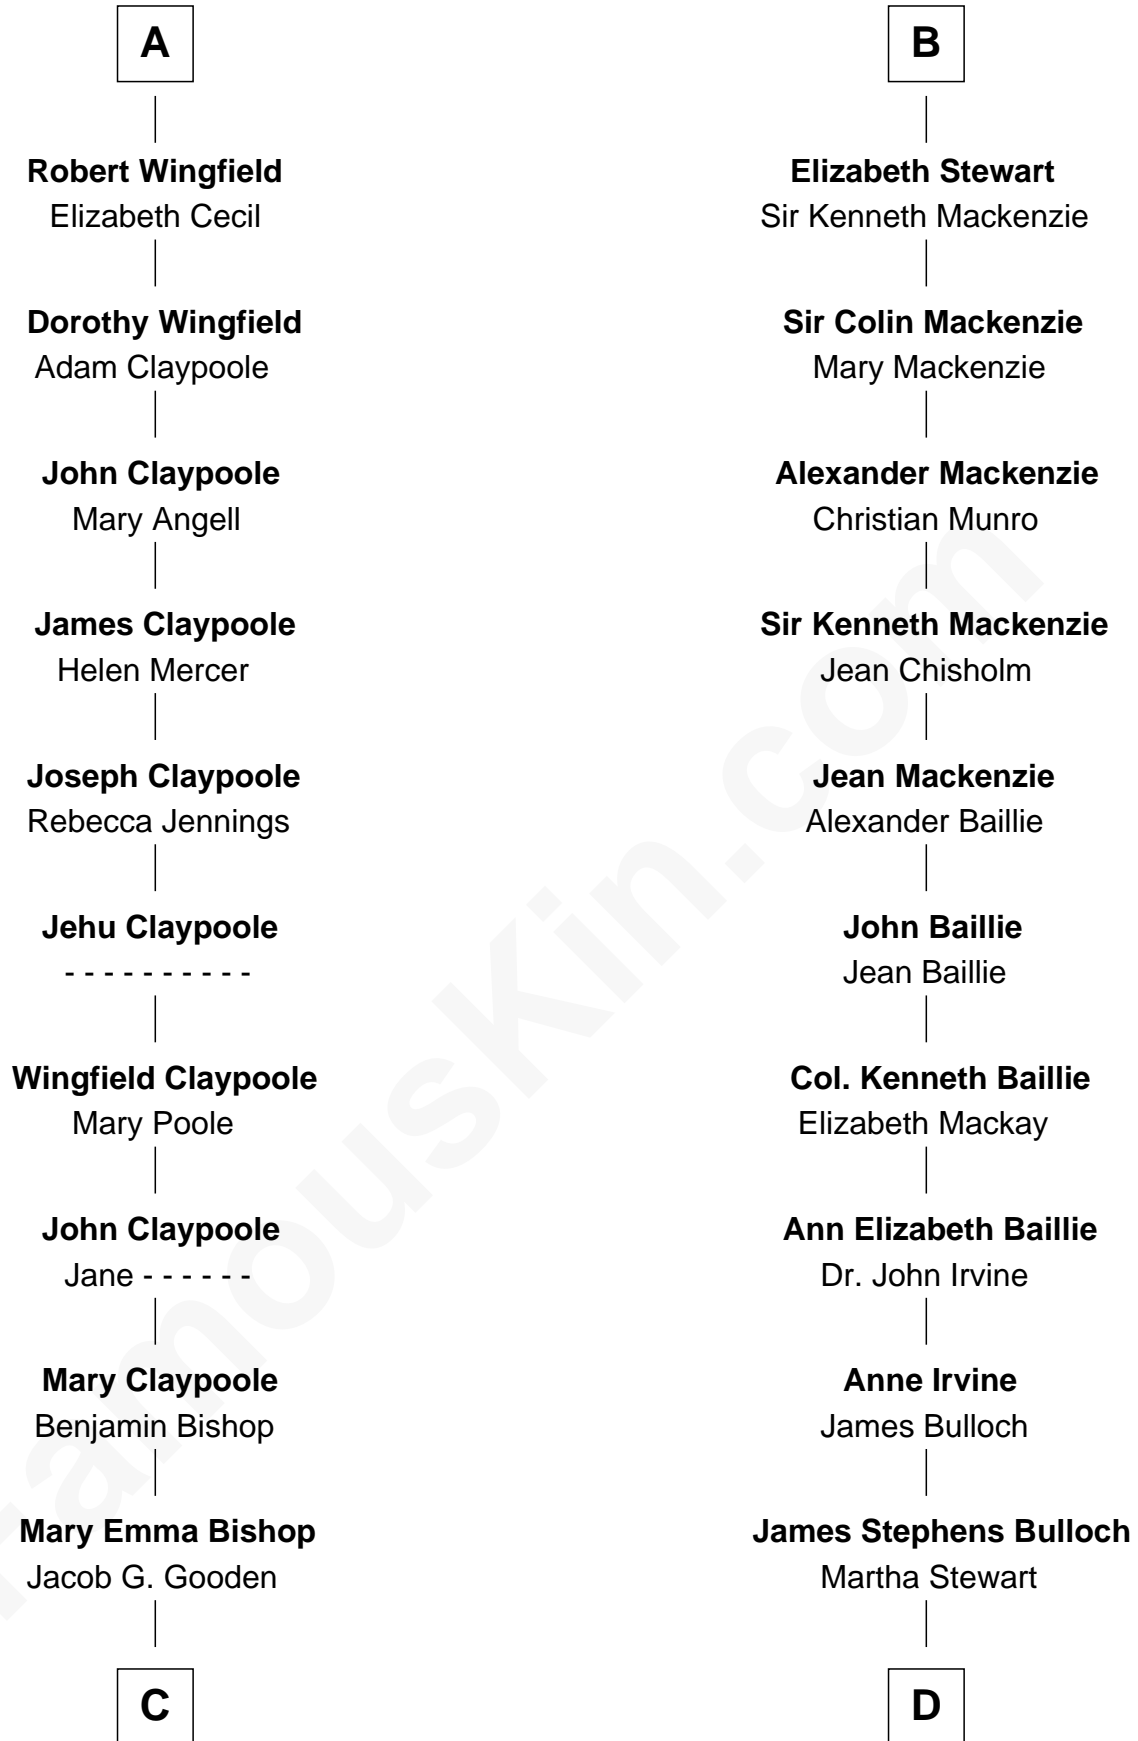

FamousKin.com Relationship Chart of

Valerie Bertinelli

Television Actress

18th cousin 2 times removed of

Theodore Roosevelt

26th U.S. President

C

Ida P. Gooden
Joseph D. Carvin

Lester Vodges Carvin
Elizabeth - - - - -

Nancy L. Carvin
Andrew Francis Bertinelli

Valerie Bertinelli
Television Actress

D

Martha Bulloch
Theodore Roosevelt

Theodore Roosevelt
26th U.S. President

FamousKin.com